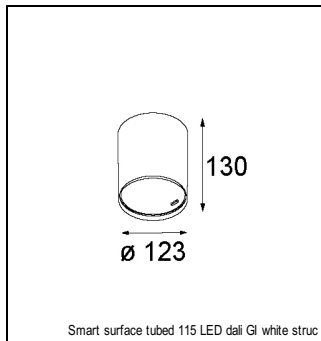

Art. Nr. 12741732

SPECIFICATIONS

Lamp	1x LED Array		
Gear / Transfo	LED gear not incl.		
Cut-out size	ø 108 h 100		
Weight	0.522kg		
Min. Distance	0.1		
IP	IP20		
Glow Wire Test	960°		
Lifetime	L80 B20 @ 50.000 hrs		
CRI	90		
Power supply	350mA 31Vf	500mA 32Vf	700mA 34Vf
Connected load	11W	16.25W	23.6W
Lumen	893lm	1225lm	1630lm
Efficacy	81lm/W	75lm/W	69lm/W
UGR	16	17	18
Adjustability	Not Applicable		
Remark	! 3500K on request ! can be combined with Smart mask ! can be combined with Smart surface box & surface tubed (surface/suspension)		

GYPKIT

12290530 | GYPKIT 190X190 - Ø108

SURFACE-BOX

12801209	SMART SURFACE BOX 115 2X LED DALI GI WHITE STRUC
12801232	SMART SURFACE BOX 115 2X LED DALI GI BLACK STRUC
12801109	SMART SURFACE BOX 115 2X LED 1-10V/PUSHDIM GI WHITE STRUC
12801132	SMART SURFACE BOX 115 2X LED 1-10V/PUSHDIM GI BLACK STRUC