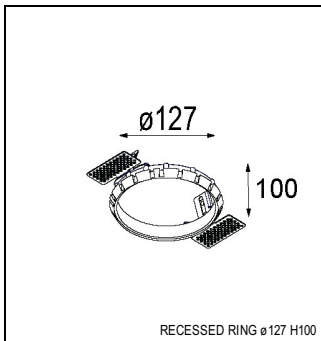

Art. Nr. 12741732

SPECIFICATIONS

Lamp	1x LED Array		
Gear / Transfo	LED gear not incl.		
Cut-out size	ø 108 h 100		
Weight	0.522kg		
Min. Distance	0.1		
IP	IP20		
Glow Wire Test	960°		
Lifetime	L80 B20 @ 50.000 hrs		
CRI	90		
Power supply	350mA 31Vf	500mA 32Vf	700mA 34Vf
Connected load	11W	16.25W	23.6W
Lumen	893lm	1225lm	1630lm
Efficacy	81lm/W	75lm/W	69lm/W
UGR	16	17	18
Adjustability	Not Applicable		
Remark	! 3500K on request ! can be combined with Smart mask ! can be combined with Smart surface box & surface tubed (surface/suspension)		

GYPKIT

12290530 | GYPKIT 190X190 - Ø108

SURFACE-BOX

12801209	SMART SURFACE BOX 115 2X LED DALI GI WHITE STRUC
12801232	SMART SURFACE BOX 115 2X LED DALI GI BLACK STRUC
12801109	SMART SURFACE BOX 115 2X LED 1-10V/PUSHDIM GI WHITE STRUC
12801132	SMART SURFACE BOX 115 2X LED 1-10V/PUSHDIM GI BLACK STRUC