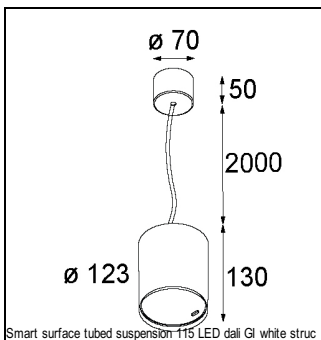

Art. Nr. 12741732

SPECIFICATIONS

Lamp	1x LED Array		
Gear / Transfo	LED gear not incl.		
Cut-out size	ø 108 h 100		
Weight	0.522kg		
Min. Distance	0.1		
IP	IP20		
Glow Wire Test	960°		
Lifetime	L80 B20 @ 50.000 hrs		
CRI	90		
Power supply	350mA 31Vf	500mA 32Vf	700mA 34Vf
Connected load	11W	16.25W	23.6W
Lumen	893lm	1225lm	1630lm
Efficacy	81lm/W	75lm/W	69lm/W
UGR	16	17	18
Adjustability	Not Applicable		
Remark	! 3500K on request ! can be combined with Smart mask ! can be combined with Smart surface box & surface tubed (surface/suspension)		

GYPKIT

12290530 | GYPKIT 190X190 - Ø108

SURFACE-BOX

12801209	SMART SURFACE BOX 115 2X LED DALI GI WHITE STRUC
12801232	SMART SURFACE BOX 115 2X LED DALI GI BLACK STRUC
12801109	SMART SURFACE BOX 115 2X LED 1-10V/PUSHDIM GI WHITE STRUC
12801132	SMART SURFACE BOX 115 2X LED 1-10V/PUSHDIM GI BLACK STRUC