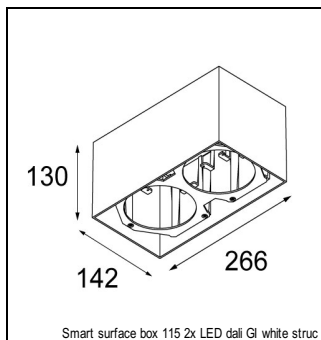

Art. Nr. 12741732

SPECIFICATIONS

Lamp	1x LED Array		
Gear / Transfo	LED gear not incl.		
Cut-out size	ø 108 h 100		
Weight	0.522kg		
Min. Distance	0.1		
IP	IP20		
Glow Wire Test	960°		
Lifetime	L80 B20 @ 50.000 hrs		
CRI	90		
Power supply	350mA 31Vf	500mA 32Vf	700mA 34Vf
Connected load	11W	16.25W	23.6W
Lumen	893lm	1225lm	1630lm
Efficacy	81lm/W	75lm/W	69lm/W
UGR	16	17	18
Adjustability	Not Applicable		
Remark	! 3500K on request ! can be combined with Smart mask ! can be combined with Smart surface box & surface tubed (surface/suspension)		

GYPKIT

12290530 | GYPKIT 190X190 - Ø108

SURFACE-BOX

12801209	SMART SURFACE BOX 115 2X LED DALI GI WHITE STRUC
12801232	SMART SURFACE BOX 115 2X LED DALI GI BLACK STRUC
12801109	SMART SURFACE BOX 115 2X LED 1-10V/PUSHDIM GI WHITE STRUC
12801132	SMART SURFACE BOX 115 2X LED 1-10V/PUSHDIM GI BLACK STRUC