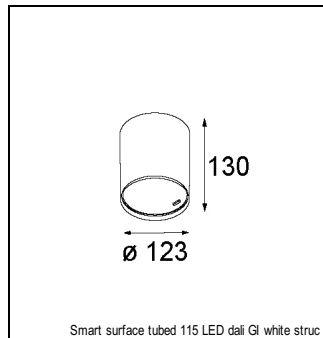

Art. Nr. 12741709

SPECIFICATIONS

Lamp	1x LED Array		
Gear / Transfo	LED gear not incl.		
Cut-out size	ø 108 h 100		
Weight	0.522kg		
Min. Distance	0.1		
IP	IP20		
Glow Wire Test	960°		
Lifetime	L80 B20 @ 50.000 hrs		
CRI	90		
Power supply	350mA 31Vf	500mA 32Vf	700mA 34Vf
Connected load	11W	16.25W	23.6W
Lumen	1183lm	1622lm	2158lm
Efficacy	108lm/W	100lm/W	91lm/W
UGR	17	18	19
Adjustability	Not Applicable		
Remark	! 3500K on request ! can be combined with Smart mask ! can be combined with Smart surface box & surface tubed (surface/suspension)		

GYPKIT

12290530 | GYPKIT 190X190 - Ø108

SURFACE-BOX

12801209	SMART SURFACE BOX 115 2X LED DALI GI WHITE STRUC
12801232	SMART SURFACE BOX 115 2X LED DALI GI BLACK STRUC
12801109	SMART SURFACE BOX 115 2X LED 1-10V/PUSHDIM GI WHITE STRUC
12801132	SMART SURFACE BOX 115 2X LED 1-10V/PUSHDIM GI BLACK STRUC