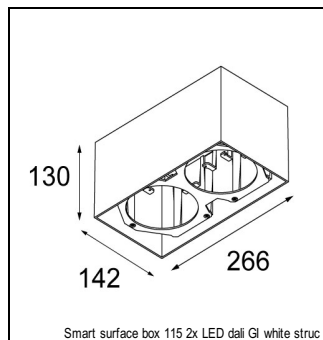

Art. Nr. 12741709

SPECIFICATIONS

Lamp	1x LED Array		
Gear / Transfo	LED gear not incl.		
Cut-out size	ø 108 h 100		
Weight	0.522kg		
Min. Distance	0.1		
IP	IP20		
Glow Wire Test	960°		
Lifetime	L80 B20 @ 50.000 hrs		
CRI	90		
Power supply	350mA 31Vf	500mA 32Vf	700mA 34Vf
Connected load	11W	16.25W	23.6W
Lumen	1183lm	1622lm	2158lm
Efficacy	108lm/W	100lm/W	91lm/W
UGR	17	18	19
Adjustability	Not Applicable		
Remark	! 3500K on request ! can be combined with Smart mask ! can be combined with Smart surface box & surface tubed (surface/suspension)		

GYPKIT

12290530 | GYPKIT 190X190 - Ø108

SURFACE-BOX

12801209	SMART SURFACE BOX 115 2X LED DALI GI WHITE STRUC
12801232	SMART SURFACE BOX 115 2X LED DALI GI BLACK STRUC
12801109	SMART SURFACE BOX 115 2X LED 1-10V/PUSHDIM GI WHITE STRUC
12801132	SMART SURFACE BOX 115 2X LED 1-10V/PUSHDIM GI BLACK STRUC