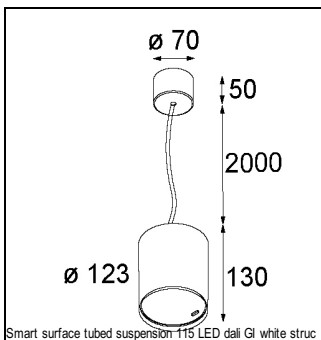

Art. Nr. 12741709

SPECIFICATIONS

Lamp	1x LED Array		
Gear / Transfo	LED gear not incl.		
Cut-out size	ø 108 h 100		
Weight	0.522kg		
Min. Distance	0.1		
IP	IP20		
Glow Wire Test	960°		
Lifetime	L80 B20 @ 50.000 hrs		
CRI	90		
Power supply	350mA 31Vf	500mA 32Vf	700mA 34Vf
Connected load	11W	16.25W	23.6W
Lumen	1183lm	1622lm	2158lm
Efficacy	108lm/W	100lm/W	91lm/W
UGR	17	18	19
Adjustability	Not Applicable		
Remark	! 3500K on request ! can be combined with Smart mask ! can be combined with Smart surface box & surface tubed (surface/suspension)		

GYPKIT

12290530 | GYPKIT 190X190 - Ø108

SURFACE-BOX

12801209	SMART SURFACE BOX 115 2X LED DALI GI WHITE STRUC
12801232	SMART SURFACE BOX 115 2X LED DALI GI BLACK STRUC
12801109	SMART SURFACE BOX 115 2X LED 1-10V/PUSHDIM GI WHITE STRUC
12801132	SMART SURFACE BOX 115 2X LED 1-10V/PUSHDIM GI BLACK STRUC