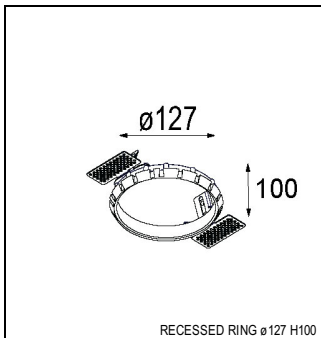

Art. Nr. 12741709

SPECIFICATIONS

Lamp	1x LED Array		
Gear / Transfo	LED gear not incl.		
Cut-out size	ø 108 h 100		
Weight	0.522kg		
Min. Distance	0.1		
IP	IP20		
Glow Wire Test	960°		
Lifetime	L80 B20 @ 50.000 hrs		
CRI	90		
Power supply	350mA 31Vf	500mA 32Vf	700mA 34Vf
Connected load	11W	16.25W	23.6W
Lumen	1183lm	1622lm	2158lm
Efficacy	108lm/W	100lm/W	91lm/W
UGR	17	18	19
Adjustability	Not Applicable		
Remark	! 3500K on request ! can be combined with Smart mask ! can be combined with Smart surface box & surface tubed (surface/suspension)		

GYPKIT

12290530 | GYPKIT 190X190 - Ø108

SURFACE-BOX

12801209	SMART SURFACE BOX 115 2X LED DALI GI WHITE STRUC
12801232	SMART SURFACE BOX 115 2X LED DALI GI BLACK STRUC
12801109	SMART SURFACE BOX 115 2X LED 1-10V/PUSHDIM GI WHITE STRUC
12801132	SMART SURFACE BOX 115 2X LED 1-10V/PUSHDIM GI BLACK STRUC