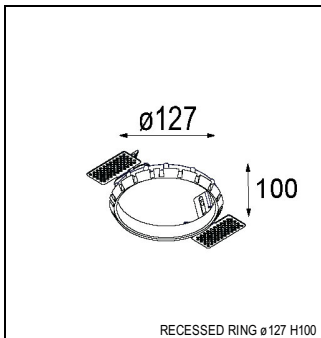

Art. Nr. 12741646

SPECIFICATIONS

Lamp	1x LED Array		
Gear / Transfo	LED gear not incl.		
Cut-out size	ø 108 h 100		
Weight	0.522kg		
Min. Distance	0.1		
IP	IP20		
Glow Wire Test	960°		
Lifetime	L80 B20 @ 50.000 hrs		
CRI	90		
Power supply	350mA 31Vf	500mA 32Vf	700mA 34Vf
Connected load	11W	16.25W	23.6W
Lumen	918lm	1258lm	1674lm
Efficacy	83lm/W	77lm/W	71lm/W
UGR	16	17	18
Adjustability	Not Applicable		
Remark	! 3500K on request ! can be combined with Smart mask ! can be combined with Smart surface box & surface tubed (surface/suspension)		

GYPKIT

12290530 | GYPKIT 190X190 - Ø108

SURFACE-BOX

12801209	SMART SURFACE BOX 115 2X LED DALI GI WHITE STRUC
12801232	SMART SURFACE BOX 115 2X LED DALI GI BLACK STRUC
12801109	SMART SURFACE BOX 115 2X LED 1-10V/PUSHDIM GI WHITE STRUC
12801132	SMART SURFACE BOX 115 2X LED 1-10V/PUSHDIM GI BLACK STRUC