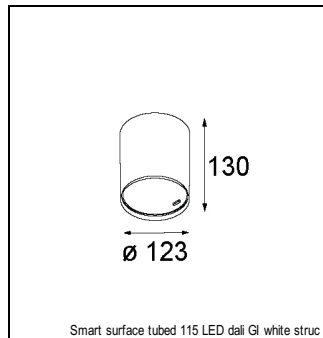

Art. Nr. 12741646

SPECIFICATIONS

Lamp	1x LED Array		
Gear / Transfo	LED gear not incl.		
Cut-out size	ø 108 h 100		
Weight	0.522kg		
Min. Distance	0.1		
IP	IP20		
Glow Wire Test	960°		
Lifetime	L80 B20 @ 50.000 hrs		
CRI	90		
Power supply	350mA 31Vf	500mA 32Vf	700mA 34Vf
Connected load	11W	16.25W	23.6W
Lumen	918lm	1258lm	1674lm
Efficacy	83lm/W	77lm/W	71lm/W
UGR	16	17	18
Adjustability	Not Applicable		
Remark	! 3500K on request ! can be combined with Smart mask ! can be combined with Smart surface box & surface tubed (surface/suspension)		

GYPKIT

12290530 | GYPKIT 190X190 - Ø108

SURFACE-BOX

12801209	SMART SURFACE BOX 115 2X LED DALI GI WHITE STRUC
12801232	SMART SURFACE BOX 115 2X LED DALI GI BLACK STRUC
12801109	SMART SURFACE BOX 115 2X LED 1-10V/PUSHDIM GI WHITE STRUC
12801132	SMART SURFACE BOX 115 2X LED 1-10V/PUSHDIM GI BLACK STRUC