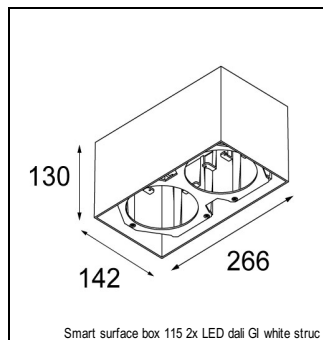

Art. Nr. 12741646

SPECIFICATIONS

Lamp	1x LED Array		
Gear / Transfo	LED gear not incl.		
Cut-out size	ø 108 h 100		
Weight	0.522kg		
Min. Distance	0.1		
IP	IP20		
Glow Wire Test	960°		
Lifetime	L80 B20 @ 50.000 hrs		
CRI	90		
Power supply	350mA 31Vf	500mA 32Vf	700mA 34Vf
Connected load	11W	16.25W	23.6W
Lumen	918lm	1258lm	1674lm
Efficacy	83lm/W	77lm/W	71lm/W
UGR	16	17	18
Adjustability	Not Applicable		
Remark	! 3500K on request ! can be combined with Smart mask ! can be combined with Smart surface box & surface tubed (surface/suspension)		

GYPKIT

12290530 | GYPKIT 190X190 - Ø108

SURFACE-BOX

12801209	SMART SURFACE BOX 115 2X LED DALI GI WHITE STRUC
12801232	SMART SURFACE BOX 115 2X LED DALI GI BLACK STRUC
12801109	SMART SURFACE BOX 115 2X LED 1-10V/PUSHDIM GI WHITE STRUC
12801132	SMART SURFACE BOX 115 2X LED 1-10V/PUSHDIM GI BLACK STRUC