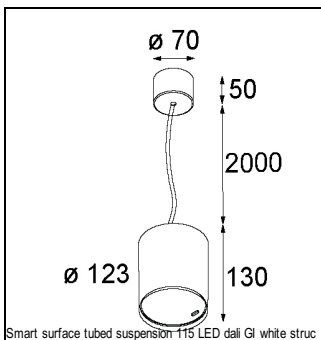

Art. Nr. 12741646

SPECIFICATIONS

Lamp	1x LED Array		
Gear / Transfo	LED gear not incl.		
Cut-out size	ø 108 h 100		
Weight	0.522kg		
Min. Distance	0.1		
IP	IP20		
Glow Wire Test	960°		
Lifetime	L80 B20 @ 50.000 hrs		
CRI	90		
Power supply	350mA 31Vf	500mA 32Vf	700mA 34Vf
Connected load	11W	16.25W	23.6W
Lumen	918lm	1258lm	1674lm
Efficacy	83lm/W	77lm/W	71lm/W
UGR	16	17	18
Adjustability	Not Applicable		
Remark	! 3500K on request ! can be combined with Smart mask ! can be combined with Smart surface box & surface tubed (surface/suspension)		

GYPKIT

12290530 | GYPKIT 190X190 - Ø108

SURFACE-BOX

12801209	SMART SURFACE BOX 115 2X LED DALI GI WHITE STRUC
12801232	SMART SURFACE BOX 115 2X LED DALI GI BLACK STRUC
12801109	SMART SURFACE BOX 115 2X LED 1-10V/PUSHDIM GI WHITE STRUC
12801132	SMART SURFACE BOX 115 2X LED 1-10V/PUSHDIM GI BLACK STRUC