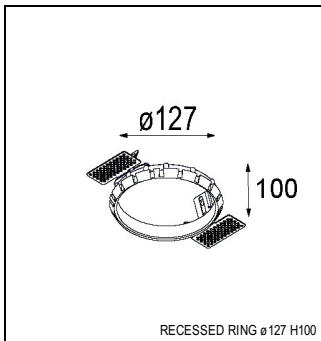

Art. Nr. 12741609

SPECIFICATIONS

Lamp	1x LED Array		
Gear / Transfo	LED gear not incl.		
Cut-out size	ø 108 h 100		
Weight	0.522kg		
Min. Distance	0.1		
IP	IP20		
Glow Wire Test	960°		
Lifetime	L80 B20 @ 50.000 hrs		
CRI	90		
Power supply	350mA 31Vf	500mA 32Vf	700mA 34Vf
Connected load	11W	16.25W	23.6W
Lumen	1004lm	1376lm	1831lm
Efficacy	91lm/W	85lm/W	78lm/W
UGR	20	21	22
Adjustability	Not Applicable		
Remark	! 3500K on request ! can be combined with Smart mask ! can be combined with Smart surface box & surface tubed (surface/suspension)		

GYPKIT

12290530 | GYPKIT 190X190 - Ø108

SURFACE-BOX

12801209	SMART SURFACE BOX 115 2X LED DALI GI WHITE STRUC
12801232	SMART SURFACE BOX 115 2X LED DALI GI BLACK STRUC
12801109	SMART SURFACE BOX 115 2X LED 1-10V/PUSHDIM GI WHITE STRUC
12801132	SMART SURFACE BOX 115 2X LED 1-10V/PUSHDIM GI BLACK STRUC