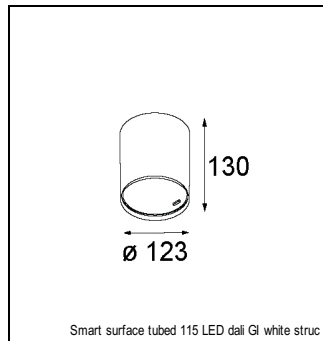

Art. Nr. 12741609

SPECIFICATIONS

Lamp	1x LED Array		
Gear / Transfo	LED gear not incl.		
Cut-out size	ø 108 h 100		
Weight	0.522kg		
Min. Distance	0.1		
IP	IP20		
Glow Wire Test	960°		
Lifetime	L80 B20 @ 50.000 hrs		
CRI	90		
Power supply	350mA 31Vf	500mA 32Vf	700mA 34Vf
Connected load	11W	16.25W	23.6W
Lumen	1004lm	1376lm	1831lm
Efficacy	91lm/W	85lm/W	78lm/W
UGR	20	21	22
Adjustability	Not Applicable		
Remark	! 3500K on request ! can be combined with Smart mask ! can be combined with Smart surface box & surface tubed (surface/suspension)		

GYPKIT

12290530 | GYPKIT 190X190 - Ø108

SURFACE-BOX

12801209	SMART SURFACE BOX 115 2X LED DALI GI WHITE STRUC
12801232	SMART SURFACE BOX 115 2X LED DALI GI BLACK STRUC
12801109	SMART SURFACE BOX 115 2X LED 1-10V/PUSHDIM GI WHITE STRUC
12801132	SMART SURFACE BOX 115 2X LED 1-10V/PUSHDIM GI BLACK STRUC