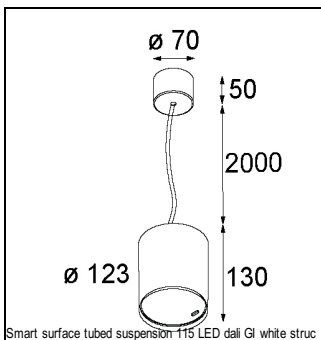

Art. Nr. 12741609

SPECIFICATIONS

Lamp	1x LED Array		
Gear / Transfo	LED gear not incl.		
Cut-out size	ø 108 h 100		
Weight	0.522kg		
Min. Distance	0.1		
IP	IP20		
Glow Wire Test	960°		
Lifetime	L80 B20 @ 50.000 hrs		
CRI	90		
Power supply	350mA 31Vf	500mA 32Vf	700mA 34Vf
Connected load	11W	16.25W	23.6W
Lumen	1004lm	1376lm	1831lm
Efficacy	91lm/W	85lm/W	78lm/W
UGR	20	21	22
Adjustability	Not Applicable		
Remark	! 3500K on request ! can be combined with Smart mask ! can be combined with Smart surface box & surface tubed (surface/suspension)		

GYPKIT

12290530 | GYPKIT 190X190 - Ø108

SURFACE-BOX

12801209	SMART SURFACE BOX 115 2X LED DALI GI WHITE STRUC
12801232	SMART SURFACE BOX 115 2X LED DALI GI BLACK STRUC
12801109	SMART SURFACE BOX 115 2X LED 1-10V/PUSHDIM GI WHITE STRUC
12801132	SMART SURFACE BOX 115 2X LED 1-10V/PUSHDIM GI BLACK STRUC