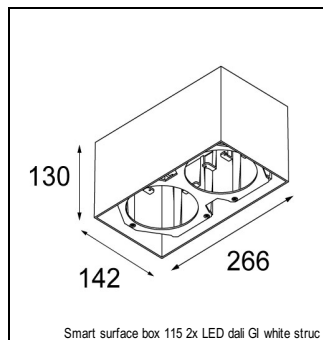

Art. Nr. 12741609

SPECIFICATIONS

Lamp	1x LED Array		
Gear / Transfo	LED gear not incl.		
Cut-out size	ø 108 h 100		
Weight	0.522kg		
Min. Distance	0.1		
IP	IP20		
Glow Wire Test	960°		
Lifetime	L80 B20 @ 50.000 hrs		
CRI	90		
Power supply	350mA 31Vf	500mA 32Vf	700mA 34Vf
Connected load	11W	16.25W	23.6W
Lumen	1004lm	1376lm	1831lm
Efficacy	91lm/W	85lm/W	78lm/W
UGR	20	21	22
Adjustability	Not Applicable		
Remark	! 3500K on request ! can be combined with Smart mask ! can be combined with Smart surface box & surface tubed (surface/suspension)		

GYPKIT

12290530 | GYPKIT 190X190 - Ø108

SURFACE-BOX

12801209	SMART SURFACE BOX 115 2X LED DALI GI WHITE STRUC
12801232	SMART SURFACE BOX 115 2X LED DALI GI BLACK STRUC
12801109	SMART SURFACE BOX 115 2X LED 1-10V/PUSHDIM GI WHITE STRUC
12801132	SMART SURFACE BOX 115 2X LED 1-10V/PUSHDIM GI BLACK STRUC