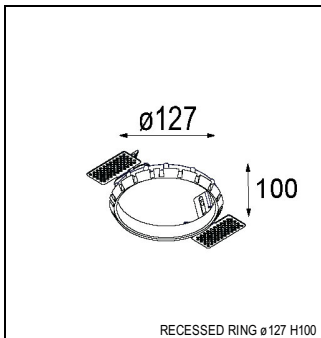

Art. Nr. 12741532

SPECIFICATIONS

Lamp	1x LED Array		
Gear / Transfo	LED gear not incl.		
Cut-out size	ø 108 h 100		
Weight	0.522kg		
Min. Distance	0.1		
IP	IP20		
Glow Wire Test	960°		
Lifetime	L80 B20 @ 50.000 hrs		
CRI	90		
Power supply	350mA 31Vf	500mA 32Vf	700mA 34Vf
Connected load	11W	16.25W	23.6W
Lumen	791lm	1085lm	1443lm
Efficacy	72lm/W	67lm/W	61lm/W
UGR	12	13	14
Adjustability	Not Applicable		
Remark	! 3500K on request ! can be combined with Smart mask ! can be combined with Smart surface box & surface tubed (surface/suspension)		

GYPKIT

12290530 | GYPKIT 190X190 - Ø108

SURFACE-BOX

12801209	SMART SURFACE BOX 115 2X LED DALI GI WHITE STRUC
12801232	SMART SURFACE BOX 115 2X LED DALI GI BLACK STRUC
12801109	SMART SURFACE BOX 115 2X LED 1-10V/PUSHDIM GI WHITE STRUC
12801132	SMART SURFACE BOX 115 2X LED 1-10V/PUSHDIM GI BLACK STRUC