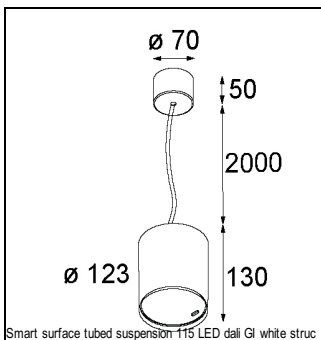

Art. Nr. 12741532

SPECIFICATIONS

Lamp	1x LED Array		
Gear / Transfo	LED gear not incl.		
Cut-out size	ø 108 h 100		
Weight	0.522kg		
Min. Distance	0.1		
IP	IP20		
Glow Wire Test	960°		
Lifetime	L80 B20 @ 50.000 hrs		
CRI	90		
Power supply	350mA 31Vf	500mA 32Vf	700mA 34Vf
Connected load	11W	16.25W	23.6W
Lumen	791lm	1085lm	1443lm
Efficacy	72lm/W	67lm/W	61lm/W
UGR	12	13	14
Adjustability	Not Applicable		
Remark	! 3500K on request ! can be combined with Smart mask ! can be combined with Smart surface box & surface tubed (surface/suspension)		

GYPKIT

12290530 | GYPKIT 190X190 - Ø108

SURFACE-BOX

12801209	SMART SURFACE BOX 115 2X LED DALI GI WHITE STRUC
12801232	SMART SURFACE BOX 115 2X LED DALI GI BLACK STRUC
12801109	SMART SURFACE BOX 115 2X LED 1-10V/PUSHDIM GI WHITE STRUC
12801132	SMART SURFACE BOX 115 2X LED 1-10V/PUSHDIM GI BLACK STRUC