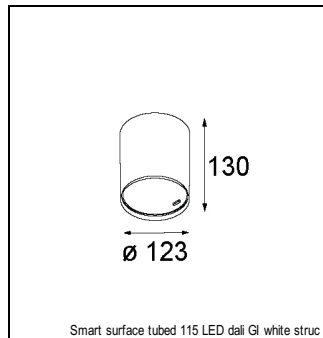

Art. Nr. 12741532

SPECIFICATIONS

Lamp	1x LED Array		
Gear / Transfo	LED gear not incl.		
Cut-out size	ø 108 h 100		
Weight	0.522kg		
Min. Distance	0.1		
IP	IP20		
Glow Wire Test	960°		
Lifetime	L80 B20 @ 50.000 hrs		
CRI	90		
Power supply	350mA 31Vf	500mA 32Vf	700mA 34Vf
Connected load	11W	16.25W	23.6W
Lumen	791lm	1085lm	1443lm
Efficacy	72lm/W	67lm/W	61lm/W
UGR	12	13	14
Adjustability	Not Applicable		
Remark	! 3500K on request ! can be combined with Smart mask ! can be combined with Smart surface box & surface tubed (surface/suspension)		

GYPKIT

12290530 | GYPKIT 190X190 - Ø108

SURFACE-BOX

12801209	SMART SURFACE BOX 115 2X LED DALI GI WHITE STRUC
12801232	SMART SURFACE BOX 115 2X LED DALI GI BLACK STRUC
12801109	SMART SURFACE BOX 115 2X LED 1-10V/PUSHDIM GI WHITE STRUC
12801132	SMART SURFACE BOX 115 2X LED 1-10V/PUSHDIM GI BLACK STRUC