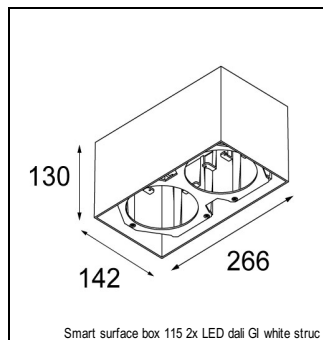

Art. Nr. 12741532

SPECIFICATIONS

Lamp	1x LED Array		
Gear / Transfo	LED gear not incl.		
Cut-out size	ø 108 h 100		
Weight	0.522kg		
Min. Distance	0.1		
IP	IP20		
Glow Wire Test	960°		
Lifetime	L80 B20 @ 50.000 hrs		
CRI	90		
Power supply	350mA 31Vf	500mA 32Vf	700mA 34Vf
Connected load	11W	16.25W	23.6W
Lumen	791lm	1085lm	1443lm
Efficacy	72lm/W	67lm/W	61lm/W
UGR	12	13	14
Adjustability	Not Applicable		
Remark	! 3500K on request ! can be combined with Smart mask ! can be combined with Smart surface box & surface tubed (surface/suspension)		

GYPKIT

12290530 | GYPKIT 190X190 - Ø108

SURFACE-BOX

12801209	SMART SURFACE BOX 115 2X LED DALI GI WHITE STRUC
12801232	SMART SURFACE BOX 115 2X LED DALI GI BLACK STRUC
12801109	SMART SURFACE BOX 115 2X LED 1-10V/PUSHDIM GI WHITE STRUC
12801132	SMART SURFACE BOX 115 2X LED 1-10V/PUSHDIM GI BLACK STRUC