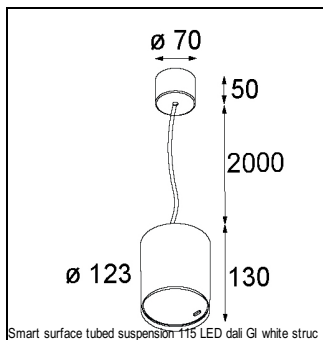

GYPKIT

12290530 | GYPKIT 190X190 - Ø108

SURFACE-BOX

12801209	SMART SURFACE BOX 115 2X LED DALI GI WHITE STRUC
12801232	SMART SURFACE BOX 115 2X LED DALI GI BLACK STRUC
12801109	SMART SURFACE BOX 115 2X LED 1-10V/PUSHDIM GI WHITE STRUC
12801132	SMART SURFACE BOX 115 2X LED 1-10V/PUSHDIM GI BLACK STRUC