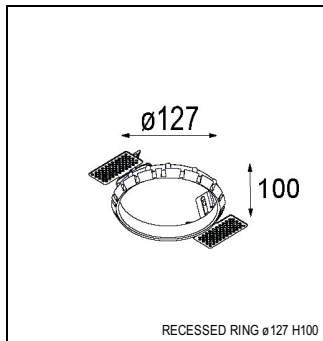

GYPKIT

12290530 | GYPKIT 190X190 - Ø108

SURFACE-BOX

12801209	SMART SURFACE BOX 115 2X LED DALI GI WHITE STRUC
12801232	SMART SURFACE BOX 115 2X LED DALI GI BLACK STRUC
12801109	SMART SURFACE BOX 115 2X LED 1-10V/PUSHDIM GI WHITE STRUC
12801132	SMART SURFACE BOX 115 2X LED 1-10V/PUSHDIM GI BLACK STRUC