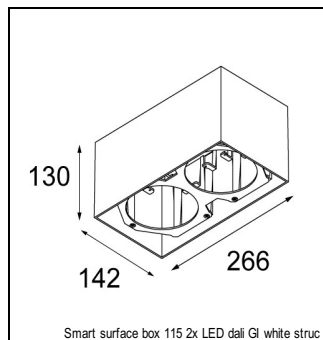

GYPKIT

12290530 | GYPKIT 190X190 - Ø108

SURFACE-BOX

12801209	SMART SURFACE BOX 115 2X LED DALI GI WHITE STRUC
12801232	SMART SURFACE BOX 115 2X LED DALI GI BLACK STRUC
12801109	SMART SURFACE BOX 115 2X LED 1-10V/PUSHDIM GI WHITE STRUC
12801132	SMART SURFACE BOX 115 2X LED 1-10V/PUSHDIM GI BLACK STRUC