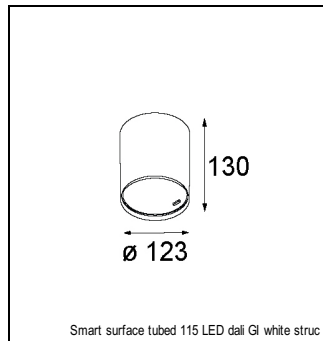

GYPKIT

12290530 | GYPKIT 190X190 - Ø108

SURFACE-BOX

12801209	SMART SURFACE BOX 115 2X LED DALI GI WHITE STRUC
12801232	SMART SURFACE BOX 115 2X LED DALI GI BLACK STRUC
12801109	SMART SURFACE BOX 115 2X LED 1-10V/PUSHDIM GI WHITE STRUC
12801132	SMART SURFACE BOX 115 2X LED 1-10V/PUSHDIM GI BLACK STRUC