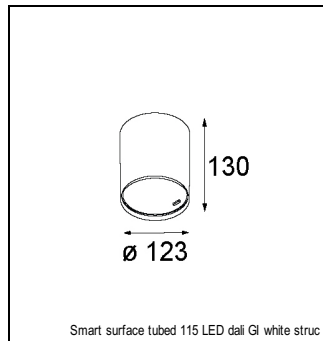

Art. Nr. 12741409

SPECIFICATIONS

Lamp	1x LED Array		
Gear / Transfo	LED gear not incl.		
Cut-out size	ø 108 h 100		
Weight	0.522kg		
Min. Distance	0.1		
IP	IP20		
Glow Wire Test	960°		
Lifetime	L80 B20 @ 50.000 hrs		
CRI	90		
Power supply	350mA 31Vf	500mA 32Vf	700mA 34Vf
Connected load	11W	16.25W	23.6W
Lumen	1015lm	1391lm	1851lm
Efficacy	92lm/W	86lm/W	78lm/W
UGR	17	18	19
Adjustability	Not Applicable		
Remark	! 3500K on request ! can be combined with Smart mask ! can be combined with Smart surface box & surface tubed (surface/suspension)		

GYPKIT

12290530 | GYPKIT 190X190 - Ø108

SURFACE-BOX

12801209	SMART SURFACE BOX 115 2X LED DALI GI WHITE STRUC
12801232	SMART SURFACE BOX 115 2X LED DALI GI BLACK STRUC
12801109	SMART SURFACE BOX 115 2X LED 1-10V/PUSHDIM GI WHITE STRUC
12801132	SMART SURFACE BOX 115 2X LED 1-10V/PUSHDIM GI BLACK STRUC