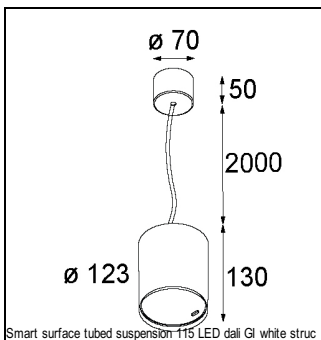

Art. Nr. 12741409

SPECIFICATIONS

Lamp	1x LED Array		
Gear / Transfo	LED gear not incl.		
Cut-out size	ø 108 h 100		
Weight	0.522kg		
Min. Distance	0.1		
IP	IP20		
Glow Wire Test	960°		
Lifetime	L80 B20 @ 50.000 hrs		
CRI	90		
Power supply	350mA 31Vf	500mA 32Vf	700mA 34Vf
Connected load	11W	16.25W	23.6W
Lumen	1015lm	1391lm	1851lm
Efficacy	92lm/W	86lm/W	78lm/W
UGR	17	18	19
Adjustability	Not Applicable		
Remark	! 3500K on request ! can be combined with Smart mask ! can be combined with Smart surface box & surface tubed (surface/suspension)		

GYPKIT

12290530 | GYPKIT 190X190 - Ø108

SURFACE-BOX

12801209	SMART SURFACE BOX 115 2X LED DALI GI WHITE STRUC
12801232	SMART SURFACE BOX 115 2X LED DALI GI BLACK STRUC
12801109	SMART SURFACE BOX 115 2X LED 1-10V/PUSHDIM GI WHITE STRUC
12801132	SMART SURFACE BOX 115 2X LED 1-10V/PUSHDIM GI BLACK STRUC