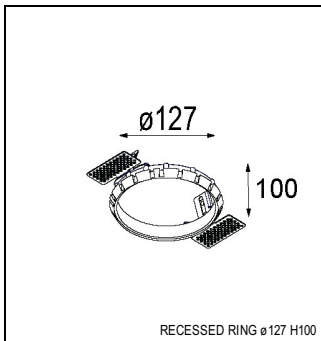

Art. Nr. 12741409

SPECIFICATIONS

Lamp	1x LED Array		
Gear / Transfo	LED gear not incl.		
Cut-out size	ø 108 h 100		
Weight	0.522kg		
Min. Distance	0.1		
IP	IP20		
Glow Wire Test	960°		
Lifetime	L80 B20 @ 50.000 hrs		
CRI	90		
Power supply	350mA 31Vf	500mA 32Vf	700mA 34Vf
Connected load	11W	16.25W	23.6W
Lumen	1015lm	1391lm	1851lm
Efficacy	92lm/W	86lm/W	78lm/W
UGR	17	18	19
Adjustability	Not Applicable		
Remark	! 3500K on request ! can be combined with Smart mask ! can be combined with Smart surface box & surface tubed (surface/suspension)		

GYPKIT

12290530 | GYPKIT 190X190 - Ø108

SURFACE-BOX

12801209	SMART SURFACE BOX 115 2X LED DALI GI WHITE STRUC
12801232	SMART SURFACE BOX 115 2X LED DALI GI BLACK STRUC
12801109	SMART SURFACE BOX 115 2X LED 1-10V/PUSHDIM GI WHITE STRUC
12801132	SMART SURFACE BOX 115 2X LED 1-10V/PUSHDIM GI BLACK STRUC