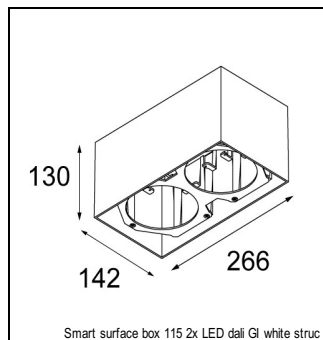

Art. Nr. 12741409

SPECIFICATIONS

Lamp	1x LED Array		
Gear / Transfo	LED gear not incl.		
Cut-out size	ø 108 h 100		
Weight	0.522kg		
Min. Distance	0.1		
IP	IP20		
Glow Wire Test	960°		
Lifetime	L80 B20 @ 50.000 hrs		
CRI	90		
Power supply	350mA 31Vf	500mA 32Vf	700mA 34Vf
Connected load	11W	16.25W	23.6W
Lumen	1015lm	1391lm	1851lm
Efficacy	92lm/W	86lm/W	78lm/W
UGR	17	18	19
Adjustability	Not Applicable		
Remark	! 3500K on request ! can be combined with Smart mask ! can be combined with Smart surface box & surface tubed (surface/suspension)		

GYPKIT

12290530 | GYPKIT 190X190 - Ø108

SURFACE-BOX

12801209	SMART SURFACE BOX 115 2X LED DALI GI WHITE STRUC
12801232	SMART SURFACE BOX 115 2X LED DALI GI BLACK STRUC
12801109	SMART SURFACE BOX 115 2X LED 1-10V/PUSHDIM GI WHITE STRUC
12801132	SMART SURFACE BOX 115 2X LED 1-10V/PUSHDIM GI BLACK STRUC