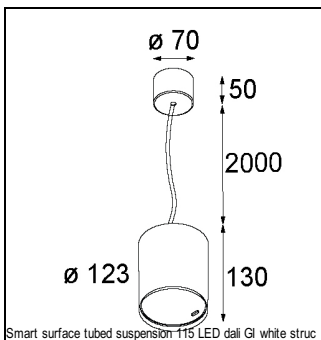

GYPKIT

12290530 | GYPKIT 190X190 - Ø108

SURFACE-BOX

12801209	SMART SURFACE BOX 115 2X LED DALI GI WHITE STRUC
12801232	SMART SURFACE BOX 115 2X LED DALI GI BLACK STRUC
12801109	SMART SURFACE BOX 115 2X LED 1-10V/PUSHDIM GI WHITE STRUC
12801132	SMART SURFACE BOX 115 2X LED 1-10V/PUSHDIM GI BLACK STRUC