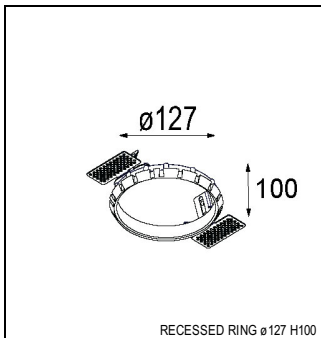

GYPKIT

12290530 | GYPKIT 190X190 - Ø108

SURFACE-BOX

12801209	SMART SURFACE BOX 115 2X LED DALI GI WHITE STRUC
12801232	SMART SURFACE BOX 115 2X LED DALI GI BLACK STRUC
12801109	SMART SURFACE BOX 115 2X LED 1-10V/PUSHDIM GI WHITE STRUC
12801132	SMART SURFACE BOX 115 2X LED 1-10V/PUSHDIM GI BLACK STRUC