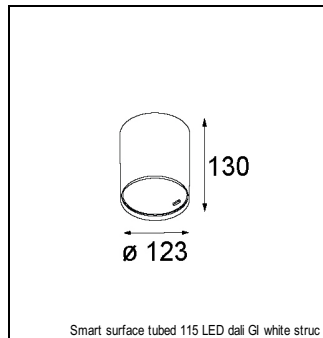

GYPKIT

12290530 | GYPKIT 190X190 - Ø108

SURFACE-BOX

12801209	SMART SURFACE BOX 115 2X LED DALI GI WHITE STRUC
12801232	SMART SURFACE BOX 115 2X LED DALI GI BLACK STRUC
12801109	SMART SURFACE BOX 115 2X LED 1-10V/PUSHDIM GI WHITE STRUC
12801132	SMART SURFACE BOX 115 2X LED 1-10V/PUSHDIM GI BLACK STRUC