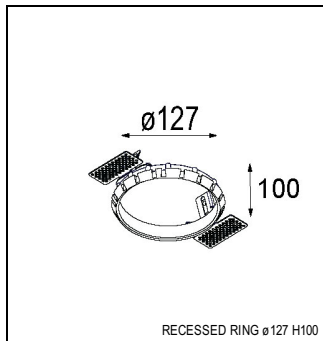

Art. Nr. 12741246

SPECIFICATIONS

Lamp	1x LED Array		
Gear / Transfo	LED gear not incl.		
Cut-out size	ø 108 h 100		
Weight	0.522kg		
Min. Distance	0.1		
IP	IP20		
Glow Wire Test	960°		
Lifetime	L80 B20 @ 50.000 hrs		
CRI	90		
Power supply	350mA 31Vf	500mA 32Vf	700mA 34Vf
Connected load	11W	16.25W	23.6W
Lumen	958lm	1314lm	1748lm
Efficacy	87lm/W	81lm/W	74lm/W
UGR	17	18	19
Adjustability	Not Applicable		
Remark	! 3500K on request ! can be combined with Smart mask ! can be combined with Smart surface box & surface tubed (surface/suspension)		

GYPKIT

12290530 | GYPKIT 190X190 - Ø108

SURFACE-BOX

12801209	SMART SURFACE BOX 115 2X LED DALI GI WHITE STRUC
12801232	SMART SURFACE BOX 115 2X LED DALI GI BLACK STRUC
12801109	SMART SURFACE BOX 115 2X LED 1-10V/PUSHDIM GI WHITE STRUC
12801132	SMART SURFACE BOX 115 2X LED 1-10V/PUSHDIM GI BLACK STRUC