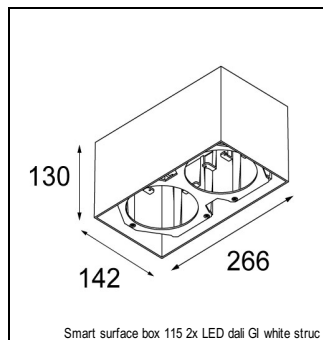

Art. Nr. 12741246

SPECIFICATIONS

Lamp	1x LED Array		
Gear / Transfo	LED gear not incl.		
Cut-out size	ø 108 h 100		
Weight	0.522kg		
Min. Distance	0.1		
IP	IP20		
Glow Wire Test	960°		
Lifetime	L80 B20 @ 50.000 hrs		
CRI	90		
Power supply	350mA 31Vf	500mA 32Vf	700mA 34Vf
Connected load	11W	16.25W	23.6W
Lumen	958lm	1314lm	1748lm
Efficacy	87lm/W	81lm/W	74lm/W
UGR	17	18	19
Adjustability	Not Applicable		
Remark	! 3500K on request ! can be combined with Smart mask ! can be combined with Smart surface box & surface tubed (surface/suspension)		

GYPKIT

12290530 | GYPKIT 190X190 - Ø108

SURFACE-BOX

12801209	SMART SURFACE BOX 115 2X LED DALI GI WHITE STRUC
12801232	SMART SURFACE BOX 115 2X LED DALI GI BLACK STRUC
12801109	SMART SURFACE BOX 115 2X LED 1-10V/PUSHDIM GI WHITE STRUC
12801132	SMART SURFACE BOX 115 2X LED 1-10V/PUSHDIM GI BLACK STRUC