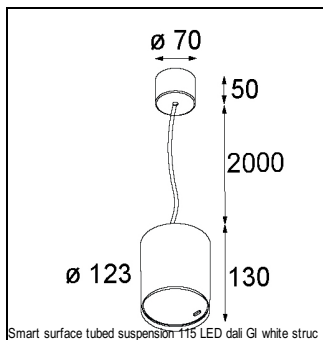

Art. Nr. 12741246

SPECIFICATIONS

Lamp	1x LED Array		
Gear / Transfo	LED gear not incl.		
Cut-out size	ø 108 h 100		
Weight	0.522kg		
Min. Distance	0.1		
IP	IP20		
Glow Wire Test	960°		
Lifetime	L80 B20 @ 50.000 hrs		
CRI	90		
Power supply	350mA 31Vf	500mA 32Vf	700mA 34Vf
Connected load	11W	16.25W	23.6W
Lumen	958lm	1314lm	1748lm
Efficacy	87lm/W	81lm/W	74lm/W
UGR	17	18	19
Adjustability	Not Applicable		
Remark	! 3500K on request ! can be combined with Smart mask ! can be combined with Smart surface box & surface tubed (surface/suspension)		

GYPKIT

12290530 | GYPKIT 190X190 - Ø108

SURFACE-BOX

12801209	SMART SURFACE BOX 115 2X LED DALI GI WHITE STRUC
12801232	SMART SURFACE BOX 115 2X LED DALI GI BLACK STRUC
12801109	SMART SURFACE BOX 115 2X LED 1-10V/PUSHDIM GI WHITE STRUC
12801132	SMART SURFACE BOX 115 2X LED 1-10V/PUSHDIM GI BLACK STRUC