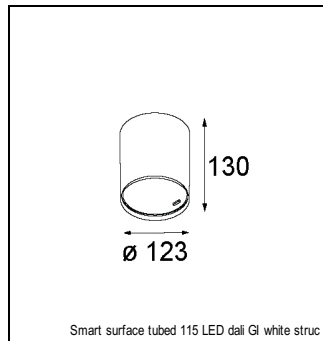

Art. Nr. 12741246

SPECIFICATIONS

Lamp	1x LED Array		
Gear / Transfo	LED gear not incl.		
Cut-out size	ø 108 h 100		
Weight	0.522kg		
Min. Distance	0.1		
IP	IP20		
Glow Wire Test	960°		
Lifetime	L80 B20 @ 50.000 hrs		
CRI	90		
Power supply	350mA 31Vf	500mA 32Vf	700mA 34Vf
Connected load	11W	16.25W	23.6W
Lumen	958lm	1314lm	1748lm
Efficacy	87lm/W	81lm/W	74lm/W
UGR	17	18	19
Adjustability	Not Applicable		
Remark	! 3500K on request ! can be combined with Smart mask ! can be combined with Smart surface box & surface tubed (surface/suspension)		

GYPKIT

12290530 | GYPKIT 190X190 - Ø108

SURFACE-BOX

12801209	SMART SURFACE BOX 115 2X LED DALI GI WHITE STRUC
12801232	SMART SURFACE BOX 115 2X LED DALI GI BLACK STRUC
12801109	SMART SURFACE BOX 115 2X LED 1-10V/PUSHDIM GI WHITE STRUC
12801132	SMART SURFACE BOX 115 2X LED 1-10V/PUSHDIM GI BLACK STRUC