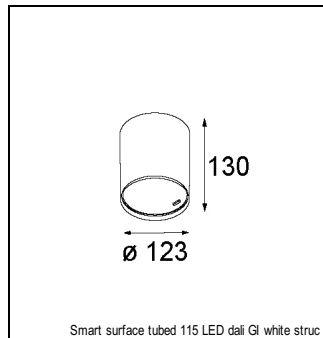

Art. Nr. 12741209

SPECIFICATIONS

Lamp	1x LED Array		
Gear / Transfo	LED gear not incl.		
Cut-out size	ø 108 h 100		
Weight	0.522kg		
Min. Distance	0.1		
IP	IP20		
Glow Wire Test	960°		
Lifetime	L80 B20 @ 50.000 hrs		
CRI	90		
Power supply	350mA 31Vf	500mA 32Vf	700mA 34Vf
Connected load	11W	16.25W	23.6W
Lumen	1033lm	1418lm	1885lm
Efficacy	94lm/W	87lm/W	80lm/W
UGR	17	18	19
Adjustability	Not Applicable		
Remark	! 3500K on request ! can be combined with Smart mask ! can be combined with Smart surface box & surface tubed (surface/suspension)		

GYPKIT

12290530 | GYPKIT 190X190 - Ø108

SURFACE-BOX

12801209	SMART SURFACE BOX 115 2X LED DALI GI WHITE STRUC
12801232	SMART SURFACE BOX 115 2X LED DALI GI BLACK STRUC
12801109	SMART SURFACE BOX 115 2X LED 1-10V/PUSHDIM GI WHITE STRUC
12801132	SMART SURFACE BOX 115 2X LED 1-10V/PUSHDIM GI BLACK STRUC