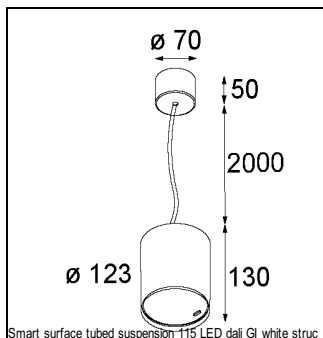

Art. Nr. 12741209

SPECIFICATIONS

Lamp	1x LED Array		
Gear / Transfo	LED gear not incl.		
Cut-out size	ø 108 h 100		
Weight	0.522kg		
Min. Distance	0.1		
IP	IP20		
Glow Wire Test	960°		
Lifetime	L80 B20 @ 50.000 hrs		
CRI	90		
Power supply	350mA 31Vf	500mA 32Vf	700mA 34Vf
Connected load	11W	16.25W	23.6W
Lumen	1033lm	1418lm	1885lm
Efficacy	94lm/W	87lm/W	80lm/W
UGR	17	18	19
Adjustability	Not Applicable		
Remark	! 3500K on request ! can be combined with Smart mask ! can be combined with Smart surface box & surface tubed (surface/suspension)		

GYPKIT

12290530 | GYPKIT 190X190 - Ø108

SURFACE-BOX

12801209	SMART SURFACE BOX 115 2X LED DALI GI WHITE STRUC
12801232	SMART SURFACE BOX 115 2X LED DALI GI BLACK STRUC
12801109	SMART SURFACE BOX 115 2X LED 1-10V/PUSHDIM GI WHITE STRUC
12801132	SMART SURFACE BOX 115 2X LED 1-10V/PUSHDIM GI BLACK STRUC