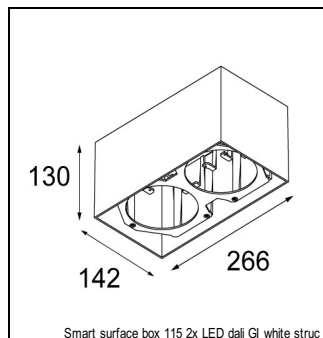

Art. Nr. 12741209

SPECIFICATIONS

Lamp	1x LED Array		
Gear / Transfo	LED gear not incl.		
Cut-out size	ø 108 h 100		
Weight	0.522kg		
Min. Distance	0.1		
IP	IP20		
Glow Wire Test	960°		
Lifetime	L80 B20 @ 50.000 hrs		
CRI	90		
Power supply	350mA 31Vf	500mA 32Vf	700mA 34Vf
Connected load	11W	16.25W	23.6W
Lumen	1033lm	1418lm	1885lm
Efficacy	94lm/W	87lm/W	80lm/W
UGR	17	18	19
Adjustability	Not Applicable		
Remark	! 3500K on request ! can be combined with Smart mask ! can be combined with Smart surface box & surface tubed (surface/suspension)		

GYPKIT

12290530 | GYPKIT 190X190 - Ø108

SURFACE-BOX

12801209	SMART SURFACE BOX 115 2X LED DALI GI WHITE STRUC
12801232	SMART SURFACE BOX 115 2X LED DALI GI BLACK STRUC
12801109	SMART SURFACE BOX 115 2X LED 1-10V/PUSHDIM GI WHITE STRUC
12801132	SMART SURFACE BOX 115 2X LED 1-10V/PUSHDIM GI BLACK STRUC