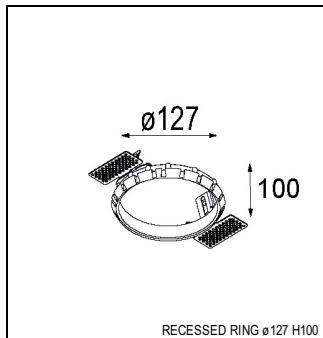

Art. Nr. 12741209

SPECIFICATIONS

Lamp	1x LED Array		
Gear / Transfo	LED gear not incl.		
Cut-out size	ø 108 h 100		
Weight	0.522kg		
Min. Distance	0.1		
IP	IP20		
Glow Wire Test	960°		
Lifetime	L80 B20 @ 50.000 hrs		
CRI	90		
Power supply	350mA 31Vf	500mA 32Vf	700mA 34Vf
Connected load	11W	16.25W	23.6W
Lumen	1033lm	1418lm	1885lm
Efficacy	94lm/W	87lm/W	80lm/W
UGR	17	18	19
Adjustability	Not Applicable		
Remark	! 3500K on request ! can be combined with Smart mask ! can be combined with Smart surface box & surface tubed (surface/suspension)		

GYPKIT

12290530 | GYPKIT 190X190 - Ø108

SURFACE-BOX

12801209	SMART SURFACE BOX 115 2X LED DALI GI WHITE STRUC
12801232	SMART SURFACE BOX 115 2X LED DALI GI BLACK STRUC
12801109	SMART SURFACE BOX 115 2X LED 1-10V/PUSHDIM GI WHITE STRUC
12801132	SMART SURFACE BOX 115 2X LED 1-10V/PUSHDIM GI BLACK STRUC