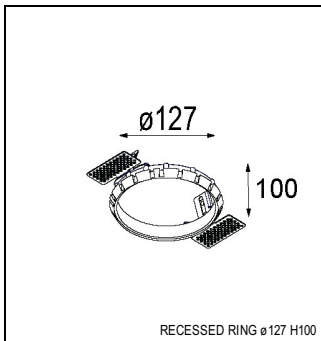

GYPKIT

12290530 | GYPKIT 190X190 - Ø108

SURFACE-BOX

12801209	SMART SURFACE BOX 115 2X LED DALI GI WHITE STRUC
12801232	SMART SURFACE BOX 115 2X LED DALI GI BLACK STRUC
12801109	SMART SURFACE BOX 115 2X LED 1-10V/PUSHDIM GI WHITE STRUC
12801132	SMART SURFACE BOX 115 2X LED 1-10V/PUSHDIM GI BLACK STRUC