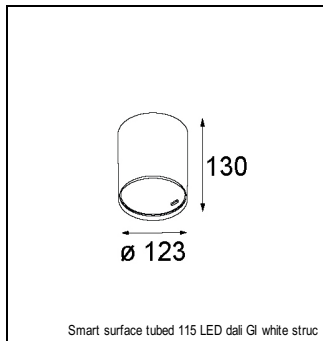

GYPKIT

12290530 | GYPKIT 190X190 - Ø108

SURFACE-BOX

12801209	SMART SURFACE BOX 115 2X LED DALI GI WHITE STRUC
12801232	SMART SURFACE BOX 115 2X LED DALI GI BLACK STRUC
12801109	SMART SURFACE BOX 115 2X LED 1-10V/PUSHDIM GI WHITE STRUC
12801132	SMART SURFACE BOX 115 2X LED 1-10V/PUSHDIM GI BLACK STRUC