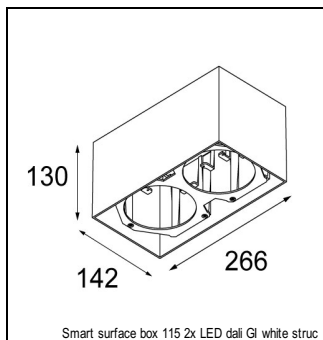

GYPKIT

12290530 | GYPKIT 190X190 - Ø108

SURFACE-BOX

12801209	SMART SURFACE BOX 115 2X LED DALI GI WHITE STRUC
12801232	SMART SURFACE BOX 115 2X LED DALI GI BLACK STRUC
12801109	SMART SURFACE BOX 115 2X LED 1-10V/PUSHDIM GI WHITE STRUC
12801132	SMART SURFACE BOX 115 2X LED 1-10V/PUSHDIM GI BLACK STRUC