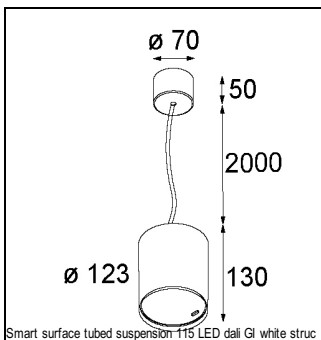

Art. Nr. 12741109

SPECIFICATIONS

Lamp	1x LED Array		
Gear / Transfo	LED gear not incl.		
Cut-out size	ø 108 h 100		
Weight	0.522kg		
Min. Distance	0.1		
IP	IP20		
Glow Wire Test	960°		
Lifetime	L80 B20 @ 50.000 hrs		
CRI	90		
Power supply	350mA 31Vf	500mA 32Vf	700mA 34Vf
Connected load	11W	16.25W	23.6W
Lumen	1166lm	1599lm	2127lm
Efficacy	106lm/W	98lm/W	90lm/W
UGR	20	21	22
Adjustability	Not Applicable		
Remark	! 3500K on request ! can be combined with Smart mask ! can be combined with Smart surface box & surface tubed (surface/suspension)		

GYPKIT

12290530 | GYPKIT 190X190 - Ø108

SURFACE-BOX

12801209	SMART SURFACE BOX 115 2X LED DALI GI WHITE STRUC
12801232	SMART SURFACE BOX 115 2X LED DALI GI BLACK STRUC
12801109	SMART SURFACE BOX 115 2X LED 1-10V/PUSHDIM GI WHITE STRUC
12801132	SMART SURFACE BOX 115 2X LED 1-10V/PUSHDIM GI BLACK STRUC