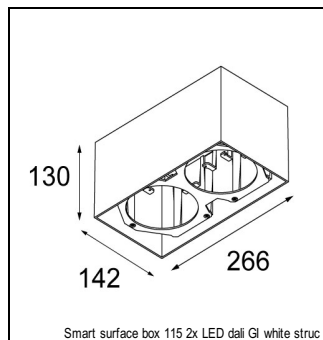

Art. Nr. 12741109

SPECIFICATIONS

Lamp	1x LED Array		
Gear / Transfo	LED gear not incl.		
Cut-out size	ø 108 h 100		
Weight	0.522kg		
Min. Distance	0.1		
IP	IP20		
Glow Wire Test	960°		
Lifetime	L80 B20 @ 50.000 hrs		
CRI	90		
Power supply	350mA 31Vf	500mA 32Vf	700mA 34Vf
Connected load	11W	16.25W	23.6W
Lumen	1166lm	1599lm	2127lm
Efficacy	106lm/W	98lm/W	90lm/W
UGR	20	21	22
Adjustability	Not Applicable		
Remark	! 3500K on request ! can be combined with Smart mask ! can be combined with Smart surface box & surface tubed (surface/suspension)		

GYPKIT

12290530 | GYPKIT 190X190 - Ø108

SURFACE-BOX

12801209	SMART SURFACE BOX 115 2X LED DALI GI WHITE STRUC
12801232	SMART SURFACE BOX 115 2X LED DALI GI BLACK STRUC
12801109	SMART SURFACE BOX 115 2X LED 1-10V/PUSHDIM GI WHITE STRUC
12801132	SMART SURFACE BOX 115 2X LED 1-10V/PUSHDIM GI BLACK STRUC