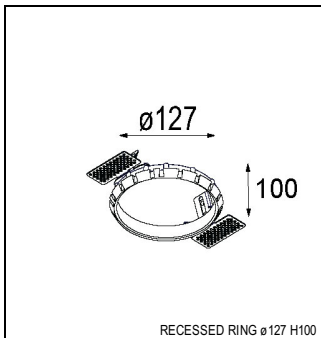

Art. Nr. 12741109

SPECIFICATIONS

Lamp	1x LED Array		
Gear / Transfo	LED gear not incl.		
Cut-out size	ø 108 h 100		
Weight	0.522kg		
Min. Distance	0.1		
IP	IP20		
Glow Wire Test	960°		
Lifetime	L80 B20 @ 50.000 hrs		
CRI	90		
Power supply	350mA 31Vf	500mA 32Vf	700mA 34Vf
Connected load	11W	16.25W	23.6W
Lumen	1166lm	1599lm	2127lm
Efficacy	106lm/W	98lm/W	90lm/W
UGR	20	21	22
Adjustability	Not Applicable		
Remark	! 3500K on request ! can be combined with Smart mask ! can be combined with Smart surface box & surface tubed (surface/suspension)		

GYPKIT

12290530 | GYPKIT 190X190 - Ø108

SURFACE-BOX

12801209	SMART SURFACE BOX 115 2X LED DALI GI WHITE STRUC
12801232	SMART SURFACE BOX 115 2X LED DALI GI BLACK STRUC
12801109	SMART SURFACE BOX 115 2X LED 1-10V/PUSHDIM GI WHITE STRUC
12801132	SMART SURFACE BOX 115 2X LED 1-10V/PUSHDIM GI BLACK STRUC