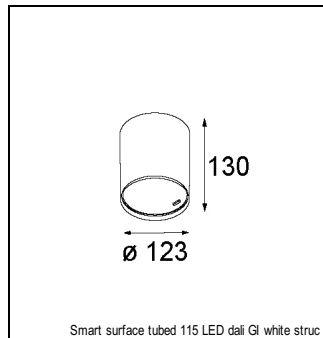

Art. Nr. 12741109

SPECIFICATIONS

Lamp	1x LED Array		
Gear / Transfo	LED gear not incl.		
Cut-out size	ø 108 h 100		
Weight	0.522kg		
Min. Distance	0.1		
IP	IP20		
Glow Wire Test	960°		
Lifetime	L80 B20 @ 50.000 hrs		
CRI	90		
Power supply	350mA 31Vf	500mA 32Vf	700mA 34Vf
Connected load	11W	16.25W	23.6W
Lumen	1166lm	1599lm	2127lm
Efficacy	106lm/W	98lm/W	90lm/W
UGR	20	21	22
Adjustability	Not Applicable		
Remark	! 3500K on request ! can be combined with Smart mask ! can be combined with Smart surface box & surface tubed (surface/suspension)		

GYPKIT

12290530 | GYPKIT 190X190 - Ø108

SURFACE-BOX

12801209	SMART SURFACE BOX 115 2X LED DALI GI WHITE STRUC
12801232	SMART SURFACE BOX 115 2X LED DALI GI BLACK STRUC
12801109	SMART SURFACE BOX 115 2X LED 1-10V/PUSHDIM GI WHITE STRUC
12801132	SMART SURFACE BOX 115 2X LED 1-10V/PUSHDIM GI BLACK STRUC