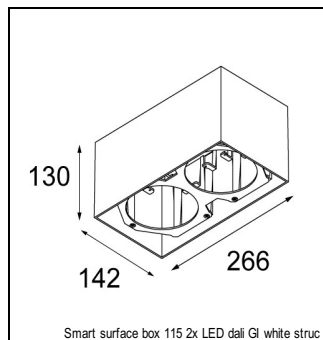

Art. Nr. 12741032

SPECIFICATIONS

Lamp	1x LED Array		
Gear / Transfo	LED gear not incl.		
Cut-out size	ø 108 h 100		
Weight	0.522kg		
Min. Distance	0.1		
IP	IP20		
Glow Wire Test	960°		
Lifetime	L80 B20 @ 50.000 hrs		
CRI	90		
Power supply	350mA 31Vf	500mA 32Vf	700mA 34Vf
Connected load	11W	16.25W	23.6W
Lumen	806lm	1105lm	1470lm
Efficacy	73lm/W	68lm/W	62lm/W
UGR	12	13	14
Adjustability	Not Applicable		
Remark	! 3500K on request ! can be combined with Smart mask ! can be combined with Smart surface box & surface tubed (surface/suspension)		

GYPKIT

12290530 | GYPKIT 190X190 - Ø108

SURFACE-BOX

12801209	SMART SURFACE BOX 115 2X LED DALI GI WHITE STRUC
12801232	SMART SURFACE BOX 115 2X LED DALI GI BLACK STRUC
12801109	SMART SURFACE BOX 115 2X LED 1-10V/PUSHDIM GI WHITE STRUC
12801132	SMART SURFACE BOX 115 2X LED 1-10V/PUSHDIM GI BLACK STRUC