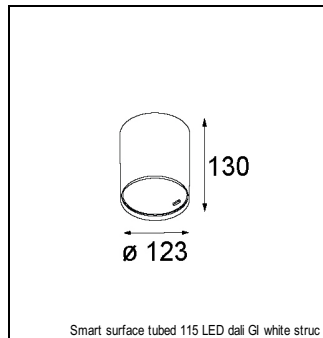

Art. Nr. 12741032

SPECIFICATIONS

Lamp	1x LED Array		
Gear / Transfo	LED gear not incl.		
Cut-out size	ø 108 h 100		
Weight	0.522kg		
Min. Distance	0.1		
IP	IP20		
Glow Wire Test	960°		
Lifetime	L80 B20 @ 50.000 hrs		
CRI	90		
Power supply	350mA 31Vf	500mA 32Vf	700mA 34Vf
Connected load	11W	16.25W	23.6W
Lumen	806lm	1105lm	1470lm
Efficacy	73lm/W	68lm/W	62lm/W
UGR	12	13	14
Adjustability	Not Applicable		
Remark	! 3500K on request ! can be combined with Smart mask ! can be combined with Smart surface box & surface tubed (surface/suspension)		

GYPKIT

12290530 | GYPKIT 190X190 - Ø108

SURFACE-BOX

12801209	SMART SURFACE BOX 115 2X LED DALI GI WHITE STRUC
12801232	SMART SURFACE BOX 115 2X LED DALI GI BLACK STRUC
12801109	SMART SURFACE BOX 115 2X LED 1-10V/PUSHDIM GI WHITE STRUC
12801132	SMART SURFACE BOX 115 2X LED 1-10V/PUSHDIM GI BLACK STRUC