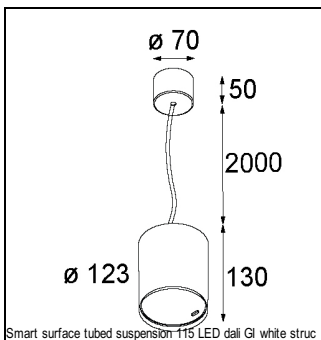

Art. Nr. 12741032

SPECIFICATIONS

Lamp	1x LED Array		
Gear / Transfo	LED gear not incl.		
Cut-out size	ø 108 h 100		
Weight	0.522kg		
Min. Distance	0.1		
IP	IP20		
Glow Wire Test	960°		
Lifetime	L80 B20 @ 50.000 hrs		
CRI	90		
Power supply	350mA 31Vf	500mA 32Vf	700mA 34Vf
Connected load	11W	16.25W	23.6W
Lumen	806lm	1105lm	1470lm
Efficacy	73lm/W	68lm/W	62lm/W
UGR	12	13	14
Adjustability	Not Applicable		
Remark	! 3500K on request ! can be combined with Smart mask ! can be combined with Smart surface box & surface tubed (surface/suspension)		

GYPKIT

12290530 | GYPKIT 190X190 - Ø108

SURFACE-BOX

12801209	SMART SURFACE BOX 115 2X LED DALI GI WHITE STRUC
12801232	SMART SURFACE BOX 115 2X LED DALI GI BLACK STRUC
12801109	SMART SURFACE BOX 115 2X LED 1-10V/PUSHDIM GI WHITE STRUC
12801132	SMART SURFACE BOX 115 2X LED 1-10V/PUSHDIM GI BLACK STRUC