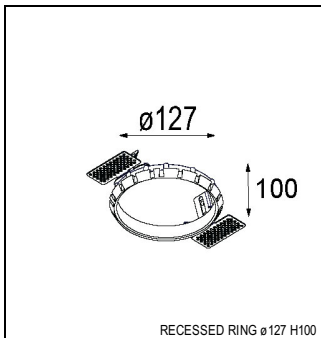

Art. Nr. 12741032

SPECIFICATIONS

Lamp	1x LED Array		
Gear / Transfo	LED gear not incl.		
Cut-out size	ø 108 h 100		
Weight	0.522kg		
Min. Distance	0.1		
IP	IP20		
Glow Wire Test	960°		
Lifetime	L80 B20 @ 50.000 hrs		
CRI	90		
Power supply	350mA 31Vf	500mA 32Vf	700mA 34Vf
Connected load	11W	16.25W	23.6W
Lumen	806lm	1105lm	1470lm
Efficacy	73lm/W	68lm/W	62lm/W
UGR	12	13	14
Adjustability	Not Applicable		
Remark	! 3500K on request ! can be combined with Smart mask ! can be combined with Smart surface box & surface tubed (surface/suspension)		

GYPKIT

12290530 | GYPKIT 190X190 - Ø108

SURFACE-BOX

12801209	SMART SURFACE BOX 115 2X LED DALI GI WHITE STRUC
12801232	SMART SURFACE BOX 115 2X LED DALI GI BLACK STRUC
12801109	SMART SURFACE BOX 115 2X LED 1-10V/PUSHDIM GI WHITE STRUC
12801132	SMART SURFACE BOX 115 2X LED 1-10V/PUSHDIM GI BLACK STRUC