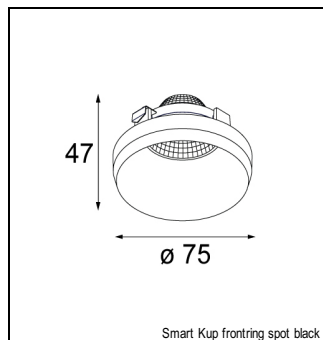

MINI MULTIPLE TRIMLESS FOR SMART RINGS

MINI MULTIPLE TRIMLESS FOR SMART RINGS 4X LED GE

ACCESSORIES

FRONTRING

12553002	SMART FLAT FRONTRING MEDIUM BLACK
12553202	SMART FLAT FRONTRING SPOT BLACK
12553209	SMART FLAT FRONTRING SPOT WHITE STRUC
12553009	SMART FLAT FRONTRING MEDIUM WHITE STRUC
12553102	SMART FLAT FRONTRING FLOOD BLACK
12553109	SMART FLAT FRONTRING FLOOD WHITE STRUC
12554209	SMART CAKE FRONTRING SPOT WHITE STRUC
12554202	SMART CAKE FRONTRING SPOT BLACK
12554009	SMART CAKE FRONTRING MEDIUM WHITE STRUC
12554002	SMART CAKE FRONTRING MEDIUM BLACK
12554109	SMART CAKE FRONTRING FLOOD WHITE STRUC
12554102	SMART CAKE FRONTRING FLOOD BLACK
12555209	SMART LOTIS FRONTRING SPOT WHITE STRUC
12555202	SMART LOTIS FRONTRING SPOT BLACK
12555009	SMART LOTIS FRONTRING MEDIUM WHITE STRUC
12555002	SMART LOTIS FRONTRING MEDIUM BLACK
12555109	SMART LOTIS FRONTRING FLOOD WHITE STRUC
12555102	SMART LOTIS FRONTRING FLOOD BLACK
12556202	SMART KUP FRONTRING SPOT BLACK
12556209	SMART KUP FRONTRING SPOT WHITE STRUC
12556002	SMART KUP FRONTRING MEDIUM BLACK
12556009	SMART KUP FRONTRING MEDIUM WHITE STRUC
12556109	SMART KUP FRONTRING FLOOD WHITE STRUC
12556102	SMART KUP FRONTRING FLOOD BLACK

HUE-MODULE

13190030	MODULAR CONNECTED 1-10V WHITE COMPONENT

HUE-BRIDGE

70000616	PHILIPS HUE BRIDGE EU
70000617	PHILIPS HUE BRIDGE UK

ACCESSORIES

HUE-DEVICE

70000614	PHILIPS HUE DIMMER SWITCH
70000615	PHILIPS HUE TAP SWITCH
70000847	PHILIPS HUE SENSOR

RECESSED-FRAME

10460430	RECESSED FRAME MINI MULTIPLE TRIMLESS 4X

CONBOX

10440430	CONBOX 237X258X130X315