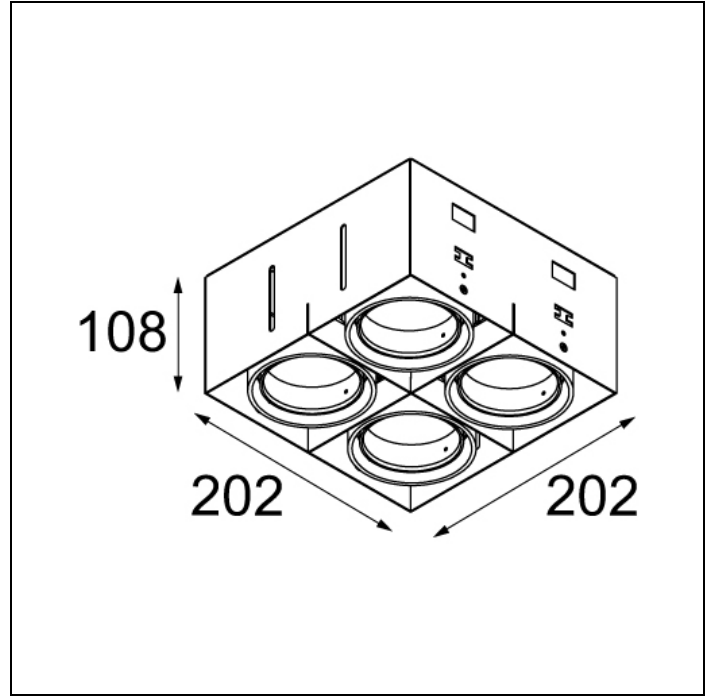

MINI MULTIPLE TRIMLESS FOR SMART RINGS

MINI MULTIPLE TRIMLESS FOR SMART RINGS 4X LED GE

After twenty years still one of the architect's favorites. Mini multiple trimless, with its minimalistic features becomes part of the interior. Its dark or white casing vanishes when switching on the light. The versatile Multiple leaves nothing to the imagination with the technology on full display, allowing this luminaire to fit well into both a minimalist and an industrial-chic environment. The gimbaled system allows you to direct the light source at any angle of your choice. Connect Mini multiple trimless with Smart by adding the Smart frontrings to your recessed spot.

Art. Nr. 12538209

SPECIFICATIONS

Lamp	4x LED Array 9.2W
Gear / Transfo	LED gear not incl.
Cut-out size	l 207 w 234.5 h 120
Weight	1.7kg
Min. Distance	0.1 m
Power supply	500mA
IP	IP20
Glow Wire Test	960°
Lifetime	L80 B20 @ 50.000 hrs
CRI	90
Adjustability	v -35°/+35°