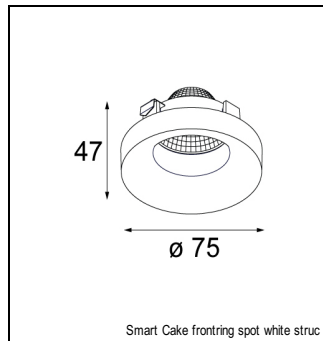

MINI MULTIPLE TRIMLESS FOR SMART RINGS

MINI MULTIPLE TRIMLESS FOR SMART RINGS 4X LED GE

ACCESSORIES

FRONTRING

12553002	SMART FLAT FRONTRING MEDIUM BLACK
12553202	SMART FLAT FRONTRING SPOT BLACK
12553209	SMART FLAT FRONTRING SPOT WHITE STRUC
12553009	SMART FLAT FRONTRING MEDIUM WHITE STRUC
12553102	SMART FLAT FRONTRING FLOOD BLACK
12553109	SMART FLAT FRONTRING FLOOD WHITE STRUC
12554209	SMART CAKE FRONTRING SPOT WHITE STRUC
12554202	SMART CAKE FRONTRING SPOT BLACK
12554009	SMART CAKE FRONTRING MEDIUM WHITE STRUC
12554002	SMART CAKE FRONTRING MEDIUM BLACK
12554109	SMART CAKE FRONTRING FLOOD WHITE STRUC
12554102	SMART CAKE FRONTRING FLOOD BLACK
12555209	SMART LOTIS FRONTRING SPOT WHITE STRUC
12555202	SMART LOTIS FRONTRING SPOT BLACK
12555009	SMART LOTIS FRONTRING MEDIUM WHITE STRUC
12555002	SMART LOTIS FRONTRING MEDIUM BLACK
12555109	SMART LOTIS FRONTRING FLOOD WHITE STRUC
12555102	SMART LOTIS FRONTRING FLOOD BLACK
12556202	SMART KUP FRONTRING SPOT BLACK
12556209	SMART KUP FRONTRING SPOT WHITE STRUC
12556002	SMART KUP FRONTRING MEDIUM BLACK
12556009	SMART KUP FRONTRING MEDIUM WHITE STRUC
12556109	SMART KUP FRONTRING FLOOD WHITE STRUC
12556102	SMART KUP FRONTRING FLOOD BLACK

HUE-MODULE

13190030	MODULAR CONNECTED 1-10V WHITE COMPONENT

HUE-BRIDGE

70000616	PHILIPS HUE BRIDGE EU
70000617	PHILIPS HUE BRIDGE UK

ACCESSORIES

HUE-DEVICE

70000614	PHILIPS HUE DIMMER SWITCH
70000615	PHILIPS HUE TAP SWITCH
70000847	PHILIPS HUE SENSOR

RECESSED-FRAME

10460430	RECESSED FRAME MINI MULTIPLE TRIMLESS 4X

CONBOX

10440430	CONBOX 237X258X130X315