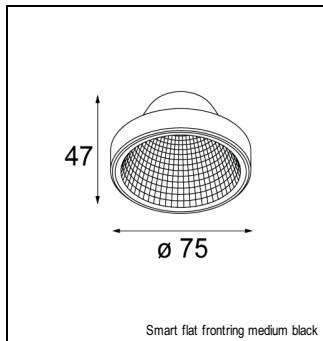

MINI MULTIPLE TRIMLESS FOR SMART RINGS

MINI MULTIPLE TRIMLESS FOR SMART RINGS 4X LED GE

ACCESSORIES

FRONTRING

12553002	SMART FLAT FRONTRING MEDIUM BLACK
12553202	SMART FLAT FRONTRING SPOT BLACK
12553209	SMART FLAT FRONTRING SPOT WHITE STRUC
12553009	SMART FLAT FRONTRING MEDIUM WHITE STRUC
12553102	SMART FLAT FRONTRING FLOOD BLACK
12553109	SMART FLAT FRONTRING FLOOD WHITE STRUC
12554209	SMART CAKE FRONTRING SPOT WHITE STRUC
12554202	SMART CAKE FRONTRING SPOT BLACK
12554009	SMART CAKE FRONTRING MEDIUM WHITE STRUC
12554002	SMART CAKE FRONTRING MEDIUM BLACK
12554109	SMART CAKE FRONTRING FLOOD WHITE STRUC
12554102	SMART CAKE FRONTRING FLOOD BLACK
12555209	SMART LOTIS FRONTRING SPOT WHITE STRUC
12555202	SMART LOTIS FRONTRING SPOT BLACK
12555009	SMART LOTIS FRONTRING MEDIUM WHITE STRUC
12555002	SMART LOTIS FRONTRING MEDIUM BLACK
12555109	SMART LOTIS FRONTRING FLOOD WHITE STRUC
12555102	SMART LOTIS FRONTRING FLOOD BLACK
12556202	SMART KUP FRONTRING SPOT BLACK
12556209	SMART KUP FRONTRING SPOT WHITE STRUC
12556002	SMART KUP FRONTRING MEDIUM BLACK
12556009	SMART KUP FRONTRING MEDIUM WHITE STRUC
12556109	SMART KUP FRONTRING FLOOD WHITE STRUC
12556102	SMART KUP FRONTRING FLOOD BLACK

HUE-MODULE

13190030	MODULAR CONNECTED 1-10V WHITE COMPONENT

HUE-BRIDGE

70000616	PHILIPS HUE BRIDGE EU
70000617	PHILIPS HUE BRIDGE UK

ACCESSORIES

HUE-DEVICE

70000614	PHILIPS HUE DIMMER SWITCH
70000615	PHILIPS HUE TAP SWITCH
70000847	PHILIPS HUE SENSOR

RECESSED-FRAME

10460430	RECESSED FRAME MINI MULTIPLE TRIMLESS 4X

CONBOX

10440430	CONBOX 237X258X130X315