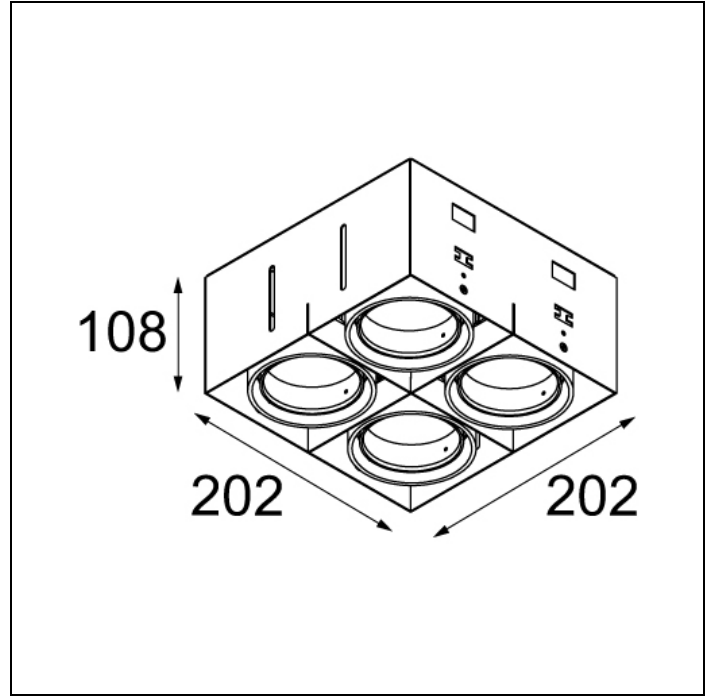

## MINI MULTIPLE TRIMLESS FOR SMART RINGS 4X LED GE

After twenty years still one of the architect's favorites. Mini multiple trimless, with its minimalistic features becomes part of the interior. Its dark or white casing vanishes when switching on the light. The versatile Multiple leaves nothing to the imagination with the technology on full display, allowing this luminaire to fit well into both a minimalist and an industrial-chic environment. The gimballed system allows you to direct the light source at any angle of your choice. Connect Mini multiple trimless with Smart by adding the Smart frontrings to your recessed spot.

### SPECIFICATIONS

Lamp	4x LED Array 9.2W
Gear / Transfo	LED gear not incl.
Cut-out size	l 207 w 234.5 h 120
Weight	1.7kg
Min. Distance	0.1 m
Power supply	500mA
IP	IP20
Glow Wire Test	960°
Lifetime	L80 B20 @ 50.000 hrs
CRI	90
Adjustability	v -35°/+35°