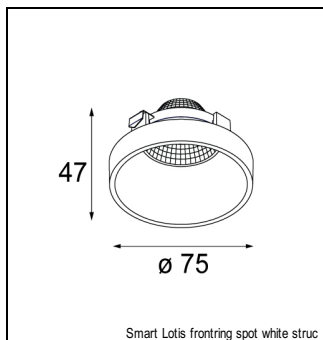

MINI MULTIPLE TRIMLESS FOR SMART RINGS

MINI MULTIPLE TRIMLESS FOR SMART RINGS 4X LED GE

ACCESSORIES

FRONTRING

12553002	SMART FLAT FRONTRING MEDIUM BLACK
12553202	SMART FLAT FRONTRING SPOT BLACK
12553209	SMART FLAT FRONTRING SPOT WHITE STRUC
12553009	SMART FLAT FRONTRING MEDIUM WHITE STRUC
12553102	SMART FLAT FRONTRING FLOOD BLACK
12553109	SMART FLAT FRONTRING FLOOD WHITE STRUC
12554209	SMART CAKE FRONTRING SPOT WHITE STRUC
12554202	SMART CAKE FRONTRING SPOT BLACK
12554009	SMART CAKE FRONTRING MEDIUM WHITE STRUC
12554002	SMART CAKE FRONTRING MEDIUM BLACK
12554109	SMART CAKE FRONTRING FLOOD WHITE STRUC
12554102	SMART CAKE FRONTRING FLOOD BLACK
12555209	SMART LOTIS FRONTRING SPOT WHITE STRUC
12555202	SMART LOTIS FRONTRING SPOT BLACK
12555009	SMART LOTIS FRONTRING MEDIUM WHITE STRUC
12555002	SMART LOTIS FRONTRING MEDIUM BLACK
12555109	SMART LOTIS FRONTRING FLOOD WHITE STRUC
12555102	SMART LOTIS FRONTRING FLOOD BLACK
12556202	SMART KUP FRONTRING SPOT BLACK
12556209	SMART KUP FRONTRING SPOT WHITE STRUC
12556002	SMART KUP FRONTRING MEDIUM BLACK
12556009	SMART KUP FRONTRING MEDIUM WHITE STRUC
12556109	SMART KUP FRONTRING FLOOD WHITE STRUC
12556102	SMART KUP FRONTRING FLOOD BLACK

HUE-MODULE

13190030	MODULAR CONNECTED 1-10V WHITE COMPONENT

HUE-BRIDGE

70000616	PHILIPS HUE BRIDGE EU
70000617	PHILIPS HUE BRIDGE UK

ACCESSORIES

HUE-DEVICE

70000614	PHILIPS HUE DIMMER SWITCH
70000615	PHILIPS HUE TAP SWITCH
70000847	PHILIPS HUE SENSOR

RECESSED-FRAME

10460430	RECESSED FRAME MINI MULTIPLE TRIMLESS 4X

CONBOX

10440430	CONBOX 237X258X130X315