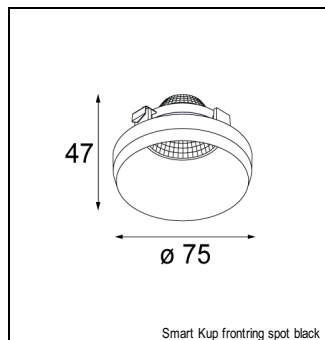

MINI MULTIPLE TRIMLESS FOR SMART RINGS

MINI MULTIPLE TRIMLESS FOR SMART RINGS 4X LED GE

ACCESSORIES

FRONTRING

12553002	SMART FLAT FRONTRING MEDIUM BLACK
12553202	SMART FLAT FRONTRING SPOT BLACK
12553209	SMART FLAT FRONTRING SPOT WHITE STRUC
12553009	SMART FLAT FRONTRING MEDIUM WHITE STRUC
12553102	SMART FLAT FRONTRING FLOOD BLACK
12553109	SMART FLAT FRONTRING FLOOD WHITE STRUC
12554209	SMART CAKE FRONTRING SPOT WHITE STRUC
12554202	SMART CAKE FRONTRING SPOT BLACK
12554009	SMART CAKE FRONTRING MEDIUM WHITE STRUC
12554002	SMART CAKE FRONTRING MEDIUM BLACK
12554109	SMART CAKE FRONTRING FLOOD WHITE STRUC
12554102	SMART CAKE FRONTRING FLOOD BLACK
12555209	SMART LOTIS FRONTRING SPOT WHITE STRUC
12555202	SMART LOTIS FRONTRING SPOT BLACK
12555009	SMART LOTIS FRONTRING MEDIUM WHITE STRUC
12555002	SMART LOTIS FRONTRING MEDIUM BLACK
12555109	SMART LOTIS FRONTRING FLOOD WHITE STRUC
12555102	SMART LOTIS FRONTRING FLOOD BLACK
12556202	SMART KUP FRONTRING SPOT BLACK
12556209	SMART KUP FRONTRING SPOT WHITE STRUC
12556002	SMART KUP FRONTRING MEDIUM BLACK
12556009	SMART KUP FRONTRING MEDIUM WHITE STRUC
12556109	SMART KUP FRONTRING FLOOD WHITE STRUC
12556102	SMART KUP FRONTRING FLOOD BLACK

HUE-MODULE

13190030	MODULAR CONNECTED 1-10V WHITE COMPONENT

HUE-BRIDGE

70000616	PHILIPS HUE BRIDGE EU
70000617	PHILIPS HUE BRIDGE UK

ACCESSORIES

HUE-DEVICE

70000614	PHILIPS HUE DIMMER SWITCH
70000615	PHILIPS HUE TAP SWITCH
70000847	PHILIPS HUE SENSOR

RECESSED-FRAME

10460430	RECESSED FRAME MINI MULTIPLE TRIMLESS 4X

CONBOX

10440430	CONBOX 237X258X130X315