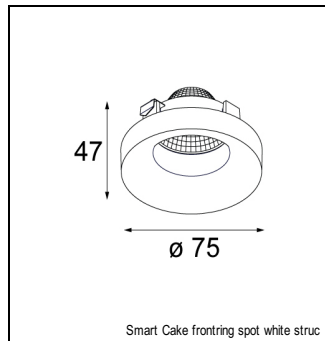

MINI MULTIPLE TRIMLESS FOR SMART RINGS

MINI MULTIPLE TRIMLESS FOR SMART RINGS 4X LED GE

ACCESSORIES

FRONTRING

12553002	SMART FLAT FRONTRING MEDIUM BLACK
12553202	SMART FLAT FRONTRING SPOT BLACK
12553209	SMART FLAT FRONTRING SPOT WHITE STRUC
12553009	SMART FLAT FRONTRING MEDIUM WHITE STRUC
12553102	SMART FLAT FRONTRING FLOOD BLACK
12553109	SMART FLAT FRONTRING FLOOD WHITE STRUC
12554209	SMART CAKE FRONTRING SPOT WHITE STRUC
12554202	SMART CAKE FRONTRING SPOT BLACK
12554009	SMART CAKE FRONTRING MEDIUM WHITE STRUC
12554002	SMART CAKE FRONTRING MEDIUM BLACK
12554109	SMART CAKE FRONTRING FLOOD WHITE STRUC
12554102	SMART CAKE FRONTRING FLOOD BLACK
12555209	SMART LOTIS FRONTRING SPOT WHITE STRUC
12555202	SMART LOTIS FRONTRING SPOT BLACK
12555009	SMART LOTIS FRONTRING MEDIUM WHITE STRUC
12555002	SMART LOTIS FRONTRING MEDIUM BLACK
12555109	SMART LOTIS FRONTRING FLOOD WHITE STRUC
12555102	SMART LOTIS FRONTRING FLOOD BLACK
12556202	SMART KUP FRONTRING SPOT BLACK
12556209	SMART KUP FRONTRING SPOT WHITE STRUC
12556002	SMART KUP FRONTRING MEDIUM BLACK
12556009	SMART KUP FRONTRING MEDIUM WHITE STRUC
12556109	SMART KUP FRONTRING FLOOD WHITE STRUC
12556102	SMART KUP FRONTRING FLOOD BLACK

HUE-MODULE

13190030	MODULAR CONNECTED 1-10V WHITE COMPONENT

HUE-BRIDGE

70000616	PHILIPS HUE BRIDGE EU
70000617	PHILIPS HUE BRIDGE UK

ACCESSORIES

HUE-DEVICE

70000614	PHILIPS HUE DIMMER SWITCH
70000615	PHILIPS HUE TAP SWITCH
70000847	PHILIPS HUE SENSOR

RECESSED-FRAME

10460430	RECESSED FRAME MINI MULTIPLE TRIMLESS 4X

CONBOX

10440430	CONBOX 237X258X130X315