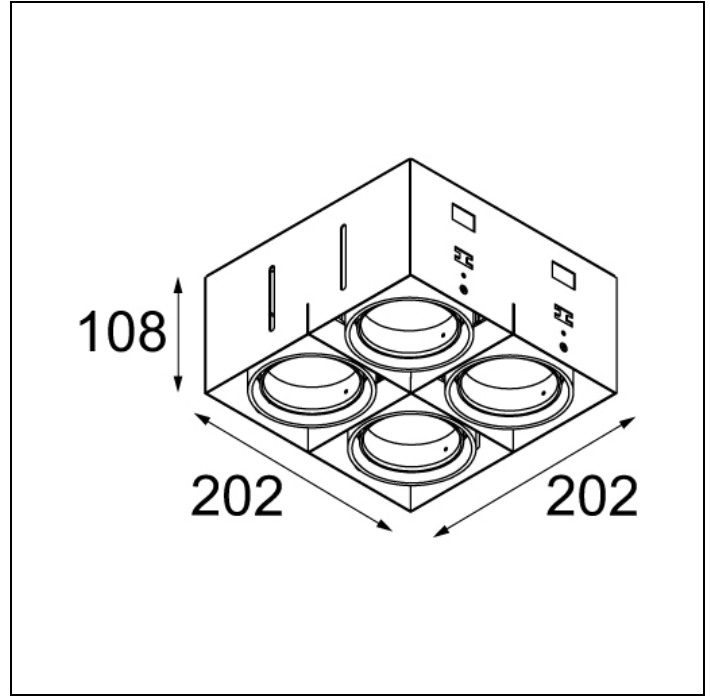

MINI MULTIPLE TRIMLESS FOR SMART RINGS

MINI MULTIPLE TRIMLESS FOR SMART RINGS 4X LED GE

After twenty years still one of the architect's favorites. Mini multiple trimless, with its minimalistic features becomes part of the interior. Its dark or white casing vanishes when switching on the light. The versatile Multiple leaves nothing to the imagination with the technology on full display, allowing this luminaire to fit well into both a minimalist and an industrial-chic environment. The gimbaled system allows you to direct the light source at any angle of your choice. Connect Mini multiple trimless with Smart by adding the Smart frontrings to your recessed spot.

Art. Nr. 12538102

SPECIFICATIONS

Lamp	4x LED Array 9.2W
Gear / Transfo	LED gear not incl.
Cut-out size	l 207 w 234.5 h 120
Weight	1.7kg
Min. Distance	0.1 m
Power supply	500mA
IP	IP20
Glow Wire Test	960°
Lifetime	L80 B20 @ 50.000 hrs
CRI	90
Adjustability	v -35°/+35°