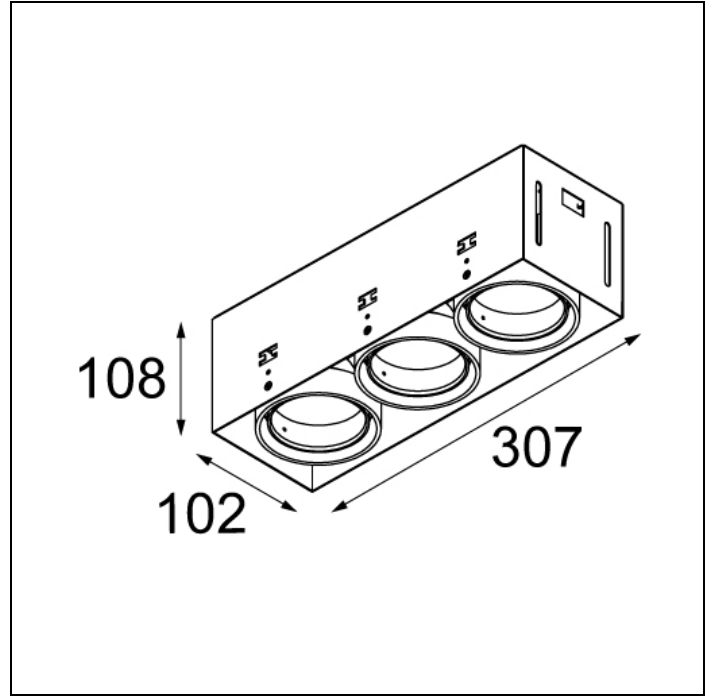

MINI MULTIPLE TRIMLESS FOR SMART RINGS