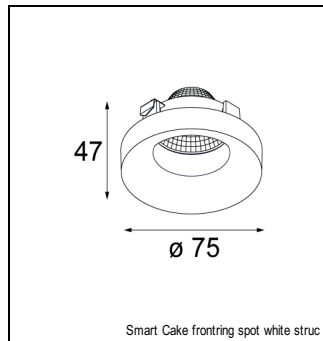

MINI MULTIPLE TRIMLESS FOR SMART RINGS

MINI MULTIPLE TRIMLESS FOR SMART RINGS 3X LED GE

ACCESSORIES

FRONTRING

12553002	SMART FLAT FRONTRING MEDIUM BLACK
12553202	SMART FLAT FRONTRING SPOT BLACK
12553209	SMART FLAT FRONTRING SPOT WHITE STRUC
12553009	SMART FLAT FRONTRING MEDIUM WHITE STRUC
12553102	SMART FLAT FRONTRING FLOOD BLACK
12553109	SMART FLAT FRONTRING FLOOD WHITE STRUC
12554209	SMART CAKE FRONTRING SPOT WHITE STRUC
12554202	SMART CAKE FRONTRING SPOT BLACK
12554009	SMART CAKE FRONTRING MEDIUM WHITE STRUC
12554002	SMART CAKE FRONTRING MEDIUM BLACK
12554109	SMART CAKE FRONTRING FLOOD WHITE STRUC
12554102	SMART CAKE FRONTRING FLOOD BLACK
12555209	SMART LOTIS FRONTRING SPOT WHITE STRUC
12555202	SMART LOTIS FRONTRING SPOT BLACK
12555009	SMART LOTIS FRONTRING MEDIUM WHITE STRUC
12555002	SMART LOTIS FRONTRING MEDIUM BLACK
12555109	SMART LOTIS FRONTRING FLOOD WHITE STRUC
12555102	SMART LOTIS FRONTRING FLOOD BLACK
12556202	SMART KUP FRONTRING SPOT BLACK
12556209	SMART KUP FRONTRING SPOT WHITE STRUC
12556002	SMART KUP FRONTRING MEDIUM BLACK
12556009	SMART KUP FRONTRING MEDIUM WHITE STRUC
12556109	SMART KUP FRONTRING FLOOD WHITE STRUC
12556102	SMART KUP FRONTRING FLOOD BLACK

HUE-MODULE

13190030	MODULAR CONNECTED 1-10V WHITE COMPONENT

HUE-BRIDGE

70000616	PHILIPS HUE BRIDGE EU
70000617	PHILIPS HUE BRIDGE UK

ACCESSORIES

HUE-DEVICE

70000614	PHILIPS HUE DIMMER SWITCH
70000615	PHILIPS HUE TAP SWITCH
70000847	PHILIPS HUE SENSOR

RECESSED-FRAME

10480730	RECESSED FRAME MINI MULTIPLE TRIMLESS 3X

CONBOX

10440730	CONBOX 342X158X130X420