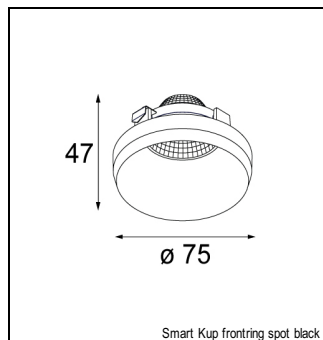

MINI MULTIPLE TRIMLESS FOR SMART RINGS

MINI MULTIPLE TRIMLESS FOR SMART RINGS 3X LED GE

ACCESSORIES

FRONTRING

12553002	SMART FLAT FRONTRING MEDIUM BLACK
12553202	SMART FLAT FRONTRING SPOT BLACK
12553209	SMART FLAT FRONTRING SPOT WHITE STRUC
12553009	SMART FLAT FRONTRING MEDIUM WHITE STRUC
12553102	SMART FLAT FRONTRING FLOOD BLACK
12553109	SMART FLAT FRONTRING FLOOD WHITE STRUC
12554209	SMART CAKE FRONTRING SPOT WHITE STRUC
12554202	SMART CAKE FRONTRING SPOT BLACK
12554009	SMART CAKE FRONTRING MEDIUM WHITE STRUC
12554002	SMART CAKE FRONTRING MEDIUM BLACK
12554109	SMART CAKE FRONTRING FLOOD WHITE STRUC
12554102	SMART CAKE FRONTRING FLOOD BLACK
12555209	SMART LOTIS FRONTRING SPOT WHITE STRUC
12555202	SMART LOTIS FRONTRING SPOT BLACK
12555009	SMART LOTIS FRONTRING MEDIUM WHITE STRUC
12555002	SMART LOTIS FRONTRING MEDIUM BLACK
12555109	SMART LOTIS FRONTRING FLOOD WHITE STRUC
12555102	SMART LOTIS FRONTRING FLOOD BLACK
12556202	SMART KUP FRONTRING SPOT BLACK
12556209	SMART KUP FRONTRING SPOT WHITE STRUC
12556002	SMART KUP FRONTRING MEDIUM BLACK
12556009	SMART KUP FRONTRING MEDIUM WHITE STRUC
12556109	SMART KUP FRONTRING FLOOD WHITE STRUC
12556102	SMART KUP FRONTRING FLOOD BLACK

HUE-MODULE

13190030	MODULAR CONNECTED 1-10V WHITE COMPONENT

HUE-BRIDGE

70000616	PHILIPS HUE BRIDGE EU
70000617	PHILIPS HUE BRIDGE UK

ACCESSORIES

HUE-DEVICE

70000614	PHILIPS HUE DIMMER SWITCH
70000615	PHILIPS HUE TAP SWITCH
70000847	PHILIPS HUE SENSOR

RECESSED-FRAME

10480730	RECESSED FRAME MINI MULTIPLE TRIMLESS 3X

CONBOX

10440730	CONBOX 342X158X130X420