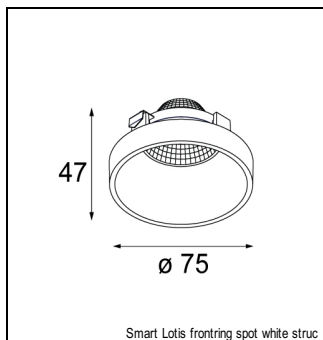

MINI MULTIPLE TRIMLESS FOR SMART RINGS

MINI MULTIPLE TRIMLESS FOR SMART RINGS 3X LED GE

ACCESSORIES

FRONTRING

12553002	SMART FLAT FRONTRING MEDIUM BLACK
12553202	SMART FLAT FRONTRING SPOT BLACK
12553209	SMART FLAT FRONTRING SPOT WHITE STRUC
12553009	SMART FLAT FRONTRING MEDIUM WHITE STRUC
12553102	SMART FLAT FRONTRING FLOOD BLACK
12553109	SMART FLAT FRONTRING FLOOD WHITE STRUC
12554209	SMART CAKE FRONTRING SPOT WHITE STRUC
12554202	SMART CAKE FRONTRING SPOT BLACK
12554009	SMART CAKE FRONTRING MEDIUM WHITE STRUC
12554002	SMART CAKE FRONTRING MEDIUM BLACK
12554109	SMART CAKE FRONTRING FLOOD WHITE STRUC
12554102	SMART CAKE FRONTRING FLOOD BLACK
12555209	SMART LOTIS FRONTRING SPOT WHITE STRUC
12555202	SMART LOTIS FRONTRING SPOT BLACK
12555009	SMART LOTIS FRONTRING MEDIUM WHITE STRUC
12555002	SMART LOTIS FRONTRING MEDIUM BLACK
12555109	SMART LOTIS FRONTRING FLOOD WHITE STRUC
12555102	SMART LOTIS FRONTRING FLOOD BLACK
12556202	SMART KUP FRONTRING SPOT BLACK
12556209	SMART KUP FRONTRING SPOT WHITE STRUC
12556002	SMART KUP FRONTRING MEDIUM BLACK
12556009	SMART KUP FRONTRING MEDIUM WHITE STRUC
12556109	SMART KUP FRONTRING FLOOD WHITE STRUC
12556102	SMART KUP FRONTRING FLOOD BLACK

HUE-MODULE

13190030	MODULAR CONNECTED 1-10V WHITE COMPONENT

HUE-BRIDGE

70000616	PHILIPS HUE BRIDGE EU
70000617	PHILIPS HUE BRIDGE UK

ACCESSORIES

HUE-DEVICE

70000614	PHILIPS HUE DIMMER SWITCH
70000615	PHILIPS HUE TAP SWITCH
70000847	PHILIPS HUE SENSOR

RECESSED-FRAME

10480730	RECESSED FRAME MINI MULTIPLE TRIMLESS 3X

CONBOX

10440730	CONBOX 342X158X130X420