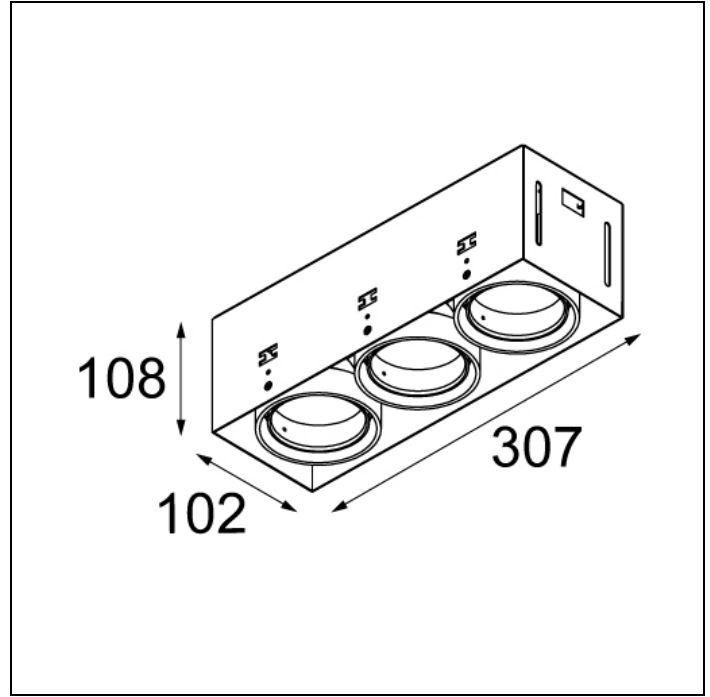

MINI MULTIPLE TRIMLESS FOR SMART RINGS

MINI MULTIPLE TRIMLESS FOR SMART RINGS 3X LED GE

After twenty years still one of the architect's favorites. Mini multiple trimless, with its minimalistic features becomes part of the interior. Its dark or white casing vanishes when switching on the light. The versatile Multiple leaves nothing to the imagination with the technology on full display, allowing this luminaire to fit well into both a minimalist and an industrial-chic environment. The gimballed system allows you to direct the light source at any angle of your choice. Connect Mini multiple trimless with Smart by adding the Smart frontrings to your recessed spot.

Art. Nr. 12537202

SPECIFICATIONS

Lamp	3x LED Array 9.2W
Gear / Transfo	LED gear not incl.
Cut-out size	l 312 w 107 h 120
Weight	1.39kg
Min. Distance	0.1 m
Power supply	500mA
IP	IP20
Glow Wire Test	960°
Lifetime	L80 B20 @ 50.000 hrs
CRI	90
Adjustability	v -35°/+35°