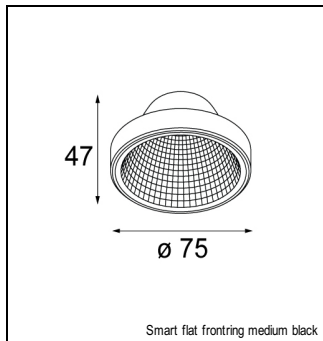

MINI MULTIPLE TRIMLESS FOR SMART RINGS

MINI MULTIPLE TRIMLESS FOR SMART RINGS 3X LED GE

ACCESSORIES

FRONTRING

12553002	SMART FLAT FRONTRING MEDIUM BLACK
12553202	SMART FLAT FRONTRING SPOT BLACK
12553209	SMART FLAT FRONTRING SPOT WHITE STRUC
12553009	SMART FLAT FRONTRING MEDIUM WHITE STRUC
12553102	SMART FLAT FRONTRING FLOOD BLACK
12553109	SMART FLAT FRONTRING FLOOD WHITE STRUC
12554209	SMART CAKE FRONTRING SPOT WHITE STRUC
12554202	SMART CAKE FRONTRING SPOT BLACK
12554009	SMART CAKE FRONTRING MEDIUM WHITE STRUC
12554002	SMART CAKE FRONTRING MEDIUM BLACK
12554109	SMART CAKE FRONTRING FLOOD WHITE STRUC
12554102	SMART CAKE FRONTRING FLOOD BLACK
12555209	SMART LOTIS FRONTRING SPOT WHITE STRUC
12555202	SMART LOTIS FRONTRING SPOT BLACK
12555009	SMART LOTIS FRONTRING MEDIUM WHITE STRUC
12555002	SMART LOTIS FRONTRING MEDIUM BLACK
12555109	SMART LOTIS FRONTRING FLOOD WHITE STRUC
12555102	SMART LOTIS FRONTRING FLOOD BLACK
12556202	SMART KUP FRONTRING SPOT BLACK
12556209	SMART KUP FRONTRING SPOT WHITE STRUC
12556002	SMART KUP FRONTRING MEDIUM BLACK
12556009	SMART KUP FRONTRING MEDIUM WHITE STRUC
12556109	SMART KUP FRONTRING FLOOD WHITE STRUC
12556102	SMART KUP FRONTRING FLOOD BLACK

HUE-MODULE

13190030	MODULAR CONNECTED 1-10V WHITE COMPONENT

HUE-BRIDGE

70000616	PHILIPS HUE BRIDGE EU
70000617	PHILIPS HUE BRIDGE UK

ACCESSORIES

HUE-DEVICE

70000614	PHILIPS HUE DIMMER SWITCH
70000615	PHILIPS HUE TAP SWITCH
70000847	PHILIPS HUE SENSOR

RECESSED-FRAME

10480730	RECESSED FRAME MINI MULTIPLE TRIMLESS 3X

CONBOX

10440730	CONBOX 342X158X130X420