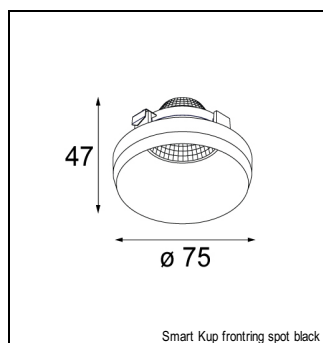

MINI MULTIPLE TRIMLESS FOR SMART RINGS

MINI MULTIPLE TRIMLESS FOR SMART RINGS 3X LED GE

ACCESSORIES

FRONTRING

12553002	SMART FLAT FRONTRING MEDIUM BLACK
12553202	SMART FLAT FRONTRING SPOT BLACK
12553209	SMART FLAT FRONTRING SPOT WHITE STRUC
12553009	SMART FLAT FRONTRING MEDIUM WHITE STRUC
12553102	SMART FLAT FRONTRING FLOOD BLACK
12553109	SMART FLAT FRONTRING FLOOD WHITE STRUC
12554209	SMART CAKE FRONTRING SPOT WHITE STRUC
12554202	SMART CAKE FRONTRING SPOT BLACK
12554009	SMART CAKE FRONTRING MEDIUM WHITE STRUC
12554002	SMART CAKE FRONTRING MEDIUM BLACK
12554109	SMART CAKE FRONTRING FLOOD WHITE STRUC
12554102	SMART CAKE FRONTRING FLOOD BLACK
12555209	SMART LOTIS FRONTRING SPOT WHITE STRUC
12555202	SMART LOTIS FRONTRING SPOT BLACK
12555009	SMART LOTIS FRONTRING MEDIUM WHITE STRUC
12555002	SMART LOTIS FRONTRING MEDIUM BLACK
12555109	SMART LOTIS FRONTRING FLOOD WHITE STRUC
12555102	SMART LOTIS FRONTRING FLOOD BLACK
12556202	SMART KUP FRONTRING SPOT BLACK
12556209	SMART KUP FRONTRING SPOT WHITE STRUC
12556002	SMART KUP FRONTRING MEDIUM BLACK
12556009	SMART KUP FRONTRING MEDIUM WHITE STRUC
12556109	SMART KUP FRONTRING FLOOD WHITE STRUC
12556102	SMART KUP FRONTRING FLOOD BLACK

HUE-MODULE

13190030	MODULAR CONNECTED 1-10V WHITE COMPONENT

HUE-BRIDGE

70000616	PHILIPS HUE BRIDGE EU
70000617	PHILIPS HUE BRIDGE UK

ACCESSORIES

HUE-DEVICE

70000614	PHILIPS HUE DIMMER SWITCH
70000615	PHILIPS HUE TAP SWITCH
70000847	PHILIPS HUE SENSOR

RECESSED-FRAME

10480730	RECESSED FRAME MINI MULTIPLE TRIMLESS 3X

CONBOX

10440730	CONBOX 342X158X130X420