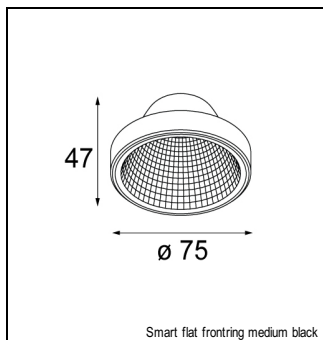

MINI MULTIPLE TRIMLESS FOR SMART RINGS

MINI MULTIPLE TRIMLESS FOR SMART RINGS 3X LED GE

ACCESSORIES

FRONTRING

12553002	SMART FLAT FRONTRING MEDIUM BLACK
12553202	SMART FLAT FRONTRING SPOT BLACK
12553209	SMART FLAT FRONTRING SPOT WHITE STRUC
12553009	SMART FLAT FRONTRING MEDIUM WHITE STRUC
12553102	SMART FLAT FRONTRING FLOOD BLACK
12553109	SMART FLAT FRONTRING FLOOD WHITE STRUC
12554209	SMART CAKE FRONTRING SPOT WHITE STRUC
12554202	SMART CAKE FRONTRING SPOT BLACK
12554009	SMART CAKE FRONTRING MEDIUM WHITE STRUC
12554002	SMART CAKE FRONTRING MEDIUM BLACK
12554109	SMART CAKE FRONTRING FLOOD WHITE STRUC
12554102	SMART CAKE FRONTRING FLOOD BLACK
12555209	SMART LOTIS FRONTRING SPOT WHITE STRUC
12555202	SMART LOTIS FRONTRING SPOT BLACK
12555009	SMART LOTIS FRONTRING MEDIUM WHITE STRUC
12555002	SMART LOTIS FRONTRING MEDIUM BLACK
12555109	SMART LOTIS FRONTRING FLOOD WHITE STRUC
12555102	SMART LOTIS FRONTRING FLOOD BLACK
12556202	SMART KUP FRONTRING SPOT BLACK
12556209	SMART KUP FRONTRING SPOT WHITE STRUC
12556002	SMART KUP FRONTRING MEDIUM BLACK
12556009	SMART KUP FRONTRING MEDIUM WHITE STRUC
12556109	SMART KUP FRONTRING FLOOD WHITE STRUC
12556102	SMART KUP FRONTRING FLOOD BLACK

HUE-MODULE

13190030	MODULAR CONNECTED 1-10V WHITE COMPONENT

HUE-BRIDGE

70000616	PHILIPS HUE BRIDGE EU
70000617	PHILIPS HUE BRIDGE UK

ACCESSORIES

HUE-DEVICE

70000614	PHILIPS HUE DIMMER SWITCH
70000615	PHILIPS HUE TAP SWITCH
70000847	PHILIPS HUE SENSOR

RECESSED-FRAME

10480730	RECESSED FRAME MINI MULTIPLE TRIMLESS 3X

CONBOX

10440730	CONBOX 342X158X130X420