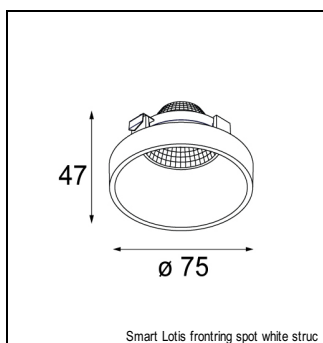

MINI MULTIPLE TRIMLESS FOR SMART RINGS

MINI MULTIPLE TRIMLESS FOR SMART RINGS 3X LED GE

ACCESSORIES

FRONTRING

12553002	SMART FLAT FRONTRING MEDIUM BLACK
12553202	SMART FLAT FRONTRING SPOT BLACK
12553209	SMART FLAT FRONTRING SPOT WHITE STRUC
12553009	SMART FLAT FRONTRING MEDIUM WHITE STRUC
12553102	SMART FLAT FRONTRING FLOOD BLACK
12553109	SMART FLAT FRONTRING FLOOD WHITE STRUC
12554209	SMART CAKE FRONTRING SPOT WHITE STRUC
12554202	SMART CAKE FRONTRING SPOT BLACK
12554009	SMART CAKE FRONTRING MEDIUM WHITE STRUC
12554002	SMART CAKE FRONTRING MEDIUM BLACK
12554109	SMART CAKE FRONTRING FLOOD WHITE STRUC
12554102	SMART CAKE FRONTRING FLOOD BLACK
12555209	SMART LOTIS FRONTRING SPOT WHITE STRUC
12555202	SMART LOTIS FRONTRING SPOT BLACK
12555009	SMART LOTIS FRONTRING MEDIUM WHITE STRUC
12555002	SMART LOTIS FRONTRING MEDIUM BLACK
12555109	SMART LOTIS FRONTRING FLOOD WHITE STRUC
12555102	SMART LOTIS FRONTRING FLOOD BLACK
12556202	SMART KUP FRONTRING SPOT BLACK
12556209	SMART KUP FRONTRING SPOT WHITE STRUC
12556002	SMART KUP FRONTRING MEDIUM BLACK
12556009	SMART KUP FRONTRING MEDIUM WHITE STRUC
12556109	SMART KUP FRONTRING FLOOD WHITE STRUC
12556102	SMART KUP FRONTRING FLOOD BLACK

HUE-MODULE

13190030	MODULAR CONNECTED 1-10V WHITE COMPONENT

HUE-BRIDGE

70000616	PHILIPS HUE BRIDGE EU
70000617	PHILIPS HUE BRIDGE UK

ACCESSORIES

HUE-DEVICE

70000614	PHILIPS HUE DIMMER SWITCH
70000615	PHILIPS HUE TAP SWITCH
70000847	PHILIPS HUE SENSOR

RECESSED-FRAME

10480730	RECESSED FRAME MINI MULTIPLE TRIMLESS 3X

CONBOX

10440730	CONBOX 342X158X130X420