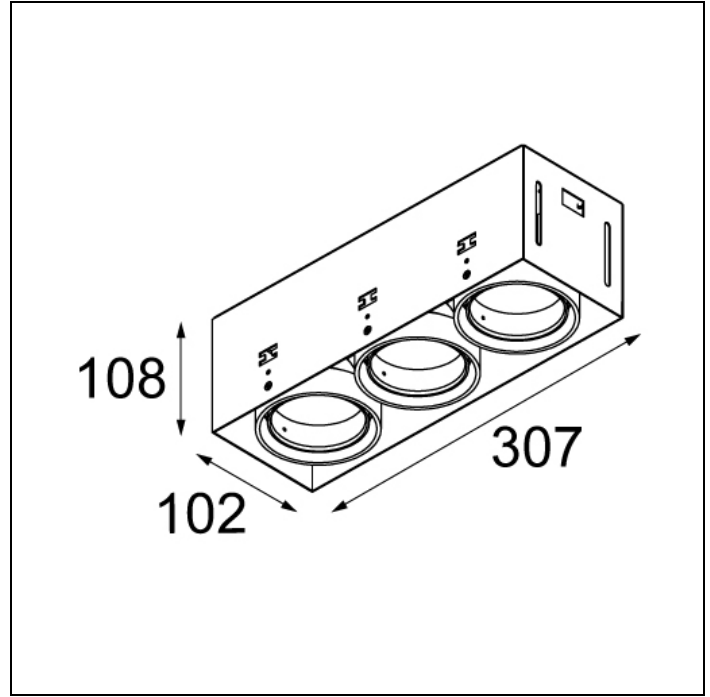

MINI MULTIPLE TRIMLESS FOR SMART RINGS

MINI MULTIPLE TRIMLESS FOR SMART RINGS 3X LED GE

After twenty years still one of the architect's favorites. Mini multiple trimless, with its minimalistic features becomes part of the interior. Its dark or white casing vanishes when switching on the light. The versatile Multiple leaves nothing to the imagination with the technology on full display, allowing this luminaire to fit well into both a minimalist and an industrial-chic environment. The gimballed system allows you to direct the light source at any angle of your choice. Connect Mini multiple trimless with Smart by adding the Smart frontrings to your recessed spot.

Art. Nr. 12537109

SPECIFICATIONS

Lamp	3x LED Array 9.2W
Gear / Transfo	LED gear not incl.
Cut-out size	l 312 w 107 h 120
Weight	1.39kg
Min. Distance	0.1 m
Power supply	500mA
IP	IP20
Glow Wire Test	960°
Lifetime	L80 B20 @ 50.000 hrs
CRI	90
Adjustability	v -35°/+35°