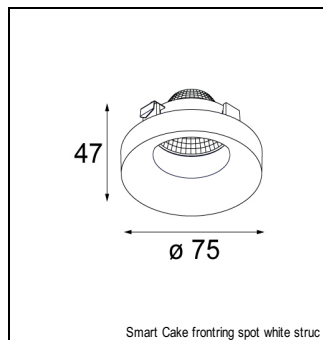

MINI MULTIPLE TRIMLESS FOR SMART RINGS

MINI MULTIPLE TRIMLESS FOR SMART RINGS 3X LED GE

ACCESSORIES

FRONTRING

12553002	SMART FLAT FRONTRING MEDIUM BLACK
12553202	SMART FLAT FRONTRING SPOT BLACK
12553209	SMART FLAT FRONTRING SPOT WHITE STRUC
12553009	SMART FLAT FRONTRING MEDIUM WHITE STRUC
12553102	SMART FLAT FRONTRING FLOOD BLACK
12553109	SMART FLAT FRONTRING FLOOD WHITE STRUC
12554209	SMART CAKE FRONTRING SPOT WHITE STRUC
12554202	SMART CAKE FRONTRING SPOT BLACK
12554009	SMART CAKE FRONTRING MEDIUM WHITE STRUC
12554002	SMART CAKE FRONTRING MEDIUM BLACK
12554109	SMART CAKE FRONTRING FLOOD WHITE STRUC
12554102	SMART CAKE FRONTRING FLOOD BLACK
12555209	SMART LOTIS FRONTRING SPOT WHITE STRUC
12555202	SMART LOTIS FRONTRING SPOT BLACK
12555009	SMART LOTIS FRONTRING MEDIUM WHITE STRUC
12555002	SMART LOTIS FRONTRING MEDIUM BLACK
12555109	SMART LOTIS FRONTRING FLOOD WHITE STRUC
12555102	SMART LOTIS FRONTRING FLOOD BLACK
12556202	SMART KUP FRONTRING SPOT BLACK
12556209	SMART KUP FRONTRING SPOT WHITE STRUC
12556002	SMART KUP FRONTRING MEDIUM BLACK
12556009	SMART KUP FRONTRING MEDIUM WHITE STRUC
12556109	SMART KUP FRONTRING FLOOD WHITE STRUC
12556102	SMART KUP FRONTRING FLOOD BLACK

HUE-MODULE

13190030	MODULAR CONNECTED 1-10V WHITE COMPONENT

HUE-BRIDGE

70000616	PHILIPS HUE BRIDGE EU
70000617	PHILIPS HUE BRIDGE UK

ACCESSORIES

HUE-DEVICE

70000614	PHILIPS HUE DIMMER SWITCH
70000615	PHILIPS HUE TAP SWITCH
70000847	PHILIPS HUE SENSOR

RECESSED-FRAME

10480730	RECESSED FRAME MINI MULTIPLE TRIMLESS 3X

CONBOX

10440730	CONBOX 342X158X130X420