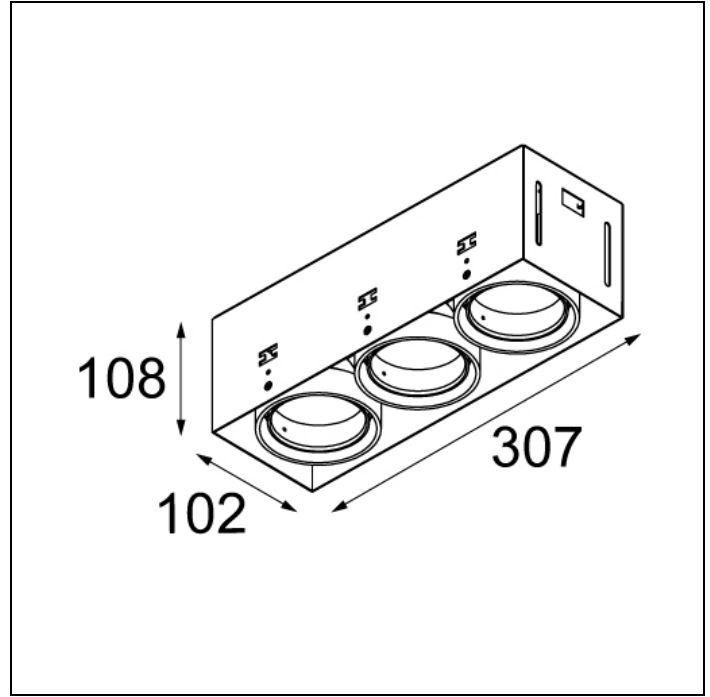

MINI MULTIPLE TRIMLESS FOR SMART RINGS

MINI MULTIPLE TRIMLESS FOR SMART RINGS 3X LED GE

After twenty years still one of the architect's favorites. Mini multiple trimless, with its minimalistic features becomes part of the interior. Its dark or white casing vanishes when switching on the light. The versatile Multiple leaves nothing to the imagination with the technology on full display, allowing this luminaire to fit well into both a minimalist and an industrial-chic environment. The gimbaled system allows you to direct the light source at any angle of your choice. Connect Mini multiple trimless with Smart by adding the Smart frontrings to your recessed spot.

Art. Nr. 12537102

SPECIFICATIONS

Lamp	3x LED Array 9.2W
Gear / Transfo	LED gear not incl.
Cut-out size	l 312 w 107 h 120
Weight	1.39kg
Min. Distance	0.1 m
Power supply	500mA
IP	IP20
Glow Wire Test	960°
Lifetime	L80 B20 @ 50.000 hrs
CRI	90
Adjustability	v -35°/+35°