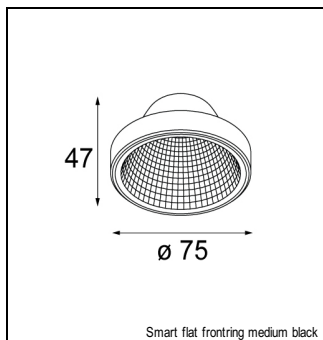

MINI MULTIPLE TRIMLESS FOR SMART RINGS 3X LED GE

ACCESSORIES

FRONTRING

12553002	SMART FLAT FRONTRING MEDIUM BLACK
12553202	SMART FLAT FRONTRING SPOT BLACK
12553209	SMART FLAT FRONTRING SPOT WHITE STRUC
12553009	SMART FLAT FRONTRING MEDIUM WHITE STRUC
12553102	SMART FLAT FRONTRING FLOOD BLACK
12553109	SMART FLAT FRONTRING FLOOD WHITE STRUC
12554209	SMART CAKE FRONTRING SPOT WHITE STRUC
12554202	SMART CAKE FRONTRING SPOT BLACK
12554009	SMART CAKE FRONTRING MEDIUM WHITE STRUC
12554002	SMART CAKE FRONTRING MEDIUM BLACK
12554109	SMART CAKE FRONTRING FLOOD WHITE STRUC
12554102	SMART CAKE FRONTRING FLOOD BLACK
12555209	SMART LOTIS FRONTRING SPOT WHITE STRUC
12555202	SMART LOTIS FRONTRING SPOT BLACK
12555009	SMART LOTIS FRONTRING MEDIUM WHITE STRUC
12555002	SMART LOTIS FRONTRING MEDIUM BLACK
12555109	SMART LOTIS FRONTRING FLOOD WHITE STRUC
12555102	SMART LOTIS FRONTRING FLOOD BLACK
12556202	SMART KUP FRONTRING SPOT BLACK
12556209	SMART KUP FRONTRING SPOT WHITE STRUC
12556002	SMART KUP FRONTRING MEDIUM BLACK
12556009	SMART KUP FRONTRING MEDIUM WHITE STRUC
12556109	SMART KUP FRONTRING FLOOD WHITE STRUC
12556102	SMART KUP FRONTRING FLOOD BLACK

HUE-MODULE

13190030	MODULAR CONNECTED 1-10V WHITE COMPONENT

HUE-BRIDGE

70000616	PHILIPS HUE BRIDGE EU
70000617	PHILIPS HUE BRIDGE UK

ACCESSORIES

HUE-DEVICE

70000614	PHILIPS HUE DIMMER SWITCH
70000615	PHILIPS HUE TAP SWITCH
70000847	PHILIPS HUE SENSOR

RECESSED-FRAME

10480730	RECESSED FRAME MINI MULTIPLE TRIMLESS 3X

CONBOX

10440730	CONBOX 342X158X130X420