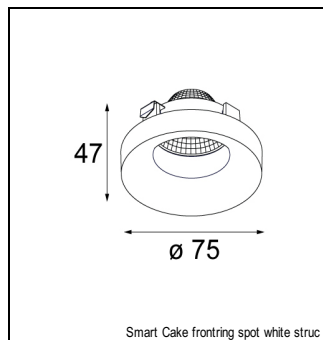

MINI MULTIPLE TRIMLESS FOR SMART RINGS 3X LED GE

ACCESSORIES

FRONTRING

12553002	SMART FLAT FRONTRING MEDIUM BLACK
12553202	SMART FLAT FRONTRING SPOT BLACK
12553209	SMART FLAT FRONTRING SPOT WHITE STRUC
12553009	SMART FLAT FRONTRING MEDIUM WHITE STRUC
12553102	SMART FLAT FRONTRING FLOOD BLACK
12553109	SMART FLAT FRONTRING FLOOD WHITE STRUC
12554209	SMART CAKE FRONTRING SPOT WHITE STRUC
12554202	SMART CAKE FRONTRING SPOT BLACK
12554009	SMART CAKE FRONTRING MEDIUM WHITE STRUC
12554002	SMART CAKE FRONTRING MEDIUM BLACK
12554109	SMART CAKE FRONTRING FLOOD WHITE STRUC
12554102	SMART CAKE FRONTRING FLOOD BLACK
12555209	SMART LOTIS FRONTRING SPOT WHITE STRUC
12555202	SMART LOTIS FRONTRING SPOT BLACK
12555009	SMART LOTIS FRONTRING MEDIUM WHITE STRUC
12555002	SMART LOTIS FRONTRING MEDIUM BLACK
12555109	SMART LOTIS FRONTRING FLOOD WHITE STRUC
12555102	SMART LOTIS FRONTRING FLOOD BLACK
12556202	SMART KUP FRONTRING SPOT BLACK
12556209	SMART KUP FRONTRING SPOT WHITE STRUC
12556002	SMART KUP FRONTRING MEDIUM BLACK
12556009	SMART KUP FRONTRING MEDIUM WHITE STRUC
12556109	SMART KUP FRONTRING FLOOD WHITE STRUC
12556102	SMART KUP FRONTRING FLOOD BLACK

HUE-MODULE

13190030	MODULAR CONNECTED 1-10V WHITE COMPONENT

HUE-BRIDGE

70000616	PHILIPS HUE BRIDGE EU
70000617	PHILIPS HUE BRIDGE UK

ACCESSORIES

HUE-DEVICE

70000614	PHILIPS HUE DIMMER SWITCH
70000615	PHILIPS HUE TAP SWITCH
70000847	PHILIPS HUE SENSOR

RECESSED-FRAME

10480730	RECESSED FRAME MINI MULTIPLE TRIMLESS 3X

CONBOX

10440730	CONBOX 342X158X130X420