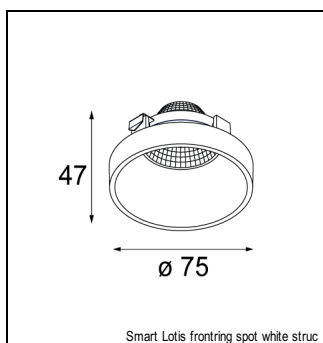

MINI MULTIPLE TRIMLESS FOR SMART RINGS 3X LED GE

ACCESSORIES

FRONTRING

12553002	SMART FLAT FRONTRING MEDIUM BLACK
12553202	SMART FLAT FRONTRING SPOT BLACK
12553209	SMART FLAT FRONTRING SPOT WHITE STRUC
12553009	SMART FLAT FRONTRING MEDIUM WHITE STRUC
12553102	SMART FLAT FRONTRING FLOOD BLACK
12553109	SMART FLAT FRONTRING FLOOD WHITE STRUC
12554209	SMART CAKE FRONTRING SPOT WHITE STRUC
12554202	SMART CAKE FRONTRING SPOT BLACK
12554009	SMART CAKE FRONTRING MEDIUM WHITE STRUC
12554002	SMART CAKE FRONTRING MEDIUM BLACK
12554109	SMART CAKE FRONTRING FLOOD WHITE STRUC
12554102	SMART CAKE FRONTRING FLOOD BLACK
12555209	SMART LOTIS FRONTRING SPOT WHITE STRUC
12555202	SMART LOTIS FRONTRING SPOT BLACK
12555009	SMART LOTIS FRONTRING MEDIUM WHITE STRUC
12555002	SMART LOTIS FRONTRING MEDIUM BLACK
12555109	SMART LOTIS FRONTRING FLOOD WHITE STRUC
12555102	SMART LOTIS FRONTRING FLOOD BLACK
12556202	SMART KUP FRONTRING SPOT BLACK
12556209	SMART KUP FRONTRING SPOT WHITE STRUC
12556002	SMART KUP FRONTRING MEDIUM BLACK
12556009	SMART KUP FRONTRING MEDIUM WHITE STRUC
12556109	SMART KUP FRONTRING FLOOD WHITE STRUC
12556102	SMART KUP FRONTRING FLOOD BLACK

HUE-MODULE

13190030	MODULAR CONNECTED 1-10V WHITE COMPONENT

HUE-BRIDGE

70000616	PHILIPS HUE BRIDGE EU
70000617	PHILIPS HUE BRIDGE UK

ACCESSORIES

HUE-DEVICE

70000614	PHILIPS HUE DIMMER SWITCH
70000615	PHILIPS HUE TAP SWITCH
70000847	PHILIPS HUE SENSOR

RECESSED-FRAME

10480730	RECESSED FRAME MINI MULTIPLE TRIMLESS 3X

CONBOX

10440730	CONBOX 342X158X130X420