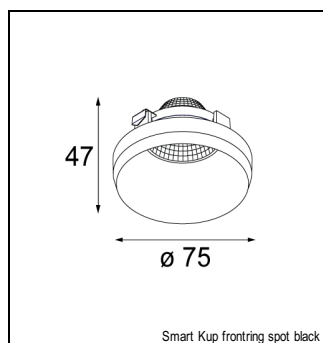

MINI MULTIPLE TRIMLESS FOR SMART RINGS 3X LED GE

ACCESSORIES

FRONTRING

12553002	SMART FLAT FRONTRING MEDIUM BLACK
12553202	SMART FLAT FRONTRING SPOT BLACK
12553209	SMART FLAT FRONTRING SPOT WHITE STRUC
12553009	SMART FLAT FRONTRING MEDIUM WHITE STRUC
12553102	SMART FLAT FRONTRING FLOOD BLACK
12553109	SMART FLAT FRONTRING FLOOD WHITE STRUC
12554209	SMART CAKE FRONTRING SPOT WHITE STRUC
12554202	SMART CAKE FRONTRING SPOT BLACK
12554009	SMART CAKE FRONTRING MEDIUM WHITE STRUC
12554002	SMART CAKE FRONTRING MEDIUM BLACK
12554109	SMART CAKE FRONTRING FLOOD WHITE STRUC
12554102	SMART CAKE FRONTRING FLOOD BLACK
12555209	SMART LOTIS FRONTRING SPOT WHITE STRUC
12555202	SMART LOTIS FRONTRING SPOT BLACK
12555009	SMART LOTIS FRONTRING MEDIUM WHITE STRUC
12555002	SMART LOTIS FRONTRING MEDIUM BLACK
12555109	SMART LOTIS FRONTRING FLOOD WHITE STRUC
12555102	SMART LOTIS FRONTRING FLOOD BLACK
12556202	SMART KUP FRONTRING SPOT BLACK
12556209	SMART KUP FRONTRING SPOT WHITE STRUC
12556002	SMART KUP FRONTRING MEDIUM BLACK
12556009	SMART KUP FRONTRING MEDIUM WHITE STRUC
12556109	SMART KUP FRONTRING FLOOD WHITE STRUC
12556102	SMART KUP FRONTRING FLOOD BLACK

HUE-MODULE

13190030	MODULAR CONNECTED 1-10V WHITE COMPONENT

HUE-BRIDGE

70000616	PHILIPS HUE BRIDGE EU
70000617	PHILIPS HUE BRIDGE UK

ACCESSORIES

HUE-DEVICE

70000614	PHILIPS HUE DIMMER SWITCH
70000615	PHILIPS HUE TAP SWITCH
70000847	PHILIPS HUE SENSOR

RECESSED-FRAME

10480730	RECESSED FRAME MINI MULTIPLE TRIMLESS 3X

CONBOX

10440730	CONBOX 342X158X130X420