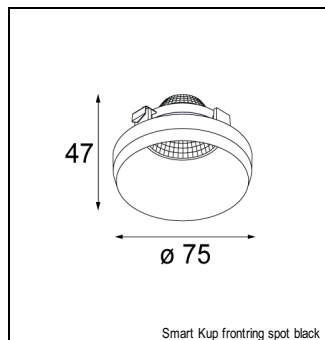

MINI MULTIPLE TRIMLESS FOR SMART RINGS

MINI MULTIPLE TRIMLESS FOR SMART RINGS 3X LED GE

ACCESSORIES

FRONTRING

12553002	SMART FLAT FRONTRING MEDIUM BLACK
12553202	SMART FLAT FRONTRING SPOT BLACK
12553209	SMART FLAT FRONTRING SPOT WHITE STRUC
12553009	SMART FLAT FRONTRING MEDIUM WHITE STRUC
12553102	SMART FLAT FRONTRING FLOOD BLACK
12553109	SMART FLAT FRONTRING FLOOD WHITE STRUC
12554209	SMART CAKE FRONTRING SPOT WHITE STRUC
12554202	SMART CAKE FRONTRING SPOT BLACK
12554009	SMART CAKE FRONTRING MEDIUM WHITE STRUC
12554002	SMART CAKE FRONTRING MEDIUM BLACK
12554109	SMART CAKE FRONTRING FLOOD WHITE STRUC
12554102	SMART CAKE FRONTRING FLOOD BLACK
12555209	SMART LOTIS FRONTRING SPOT WHITE STRUC
12555202	SMART LOTIS FRONTRING SPOT BLACK
12555009	SMART LOTIS FRONTRING MEDIUM WHITE STRUC
12555002	SMART LOTIS FRONTRING MEDIUM BLACK
12555109	SMART LOTIS FRONTRING FLOOD WHITE STRUC
12555102	SMART LOTIS FRONTRING FLOOD BLACK
12556202	SMART KUP FRONTRING SPOT BLACK
12556209	SMART KUP FRONTRING SPOT WHITE STRUC
12556002	SMART KUP FRONTRING MEDIUM BLACK
12556009	SMART KUP FRONTRING MEDIUM WHITE STRUC
12556109	SMART KUP FRONTRING FLOOD WHITE STRUC
12556102	SMART KUP FRONTRING FLOOD BLACK

HUE-MODULE

13190030	MODULAR CONNECTED 1-10V WHITE COMPONENT

HUE-BRIDGE

70000616	PHILIPS HUE BRIDGE EU
70000617	PHILIPS HUE BRIDGE UK

ACCESSORIES

HUE-DEVICE

70000614	PHILIPS HUE DIMMER SWITCH
70000615	PHILIPS HUE TAP SWITCH
70000847	PHILIPS HUE SENSOR

RECESSED-FRAME

10480730	RECESSED FRAME MINI MULTIPLE TRIMLESS 3X

CONBOX

10440730	CONBOX 342X158X130X420