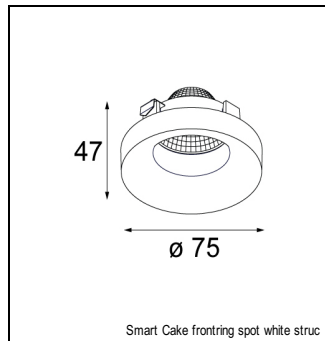

MINI MULTIPLE TRIMLESS FOR SMART RINGS

MINI MULTIPLE TRIMLESS FOR SMART RINGS 3X LED GE

ACCESSORIES

FRONTRING

12553002	SMART FLAT FRONTRING MEDIUM BLACK
12553202	SMART FLAT FRONTRING SPOT BLACK
12553209	SMART FLAT FRONTRING SPOT WHITE STRUC
12553009	SMART FLAT FRONTRING MEDIUM WHITE STRUC
12553102	SMART FLAT FRONTRING FLOOD BLACK
12553109	SMART FLAT FRONTRING FLOOD WHITE STRUC
12554209	SMART CAKE FRONTRING SPOT WHITE STRUC
12554202	SMART CAKE FRONTRING SPOT BLACK
12554009	SMART CAKE FRONTRING MEDIUM WHITE STRUC
12554002	SMART CAKE FRONTRING MEDIUM BLACK
12554109	SMART CAKE FRONTRING FLOOD WHITE STRUC
12554102	SMART CAKE FRONTRING FLOOD BLACK
12555209	SMART LOTIS FRONTRING SPOT WHITE STRUC
12555202	SMART LOTIS FRONTRING SPOT BLACK
12555009	SMART LOTIS FRONTRING MEDIUM WHITE STRUC
12555002	SMART LOTIS FRONTRING MEDIUM BLACK
12555109	SMART LOTIS FRONTRING FLOOD WHITE STRUC
12555102	SMART LOTIS FRONTRING FLOOD BLACK
12556202	SMART KUP FRONTRING SPOT BLACK
12556209	SMART KUP FRONTRING SPOT WHITE STRUC
12556002	SMART KUP FRONTRING MEDIUM BLACK
12556009	SMART KUP FRONTRING MEDIUM WHITE STRUC
12556109	SMART KUP FRONTRING FLOOD WHITE STRUC
12556102	SMART KUP FRONTRING FLOOD BLACK

HUE-MODULE

13190030	MODULAR CONNECTED 1-10V WHITE COMPONENT

HUE-BRIDGE

70000616	PHILIPS HUE BRIDGE EU
70000617	PHILIPS HUE BRIDGE UK

ACCESSORIES

HUE-DEVICE

70000614	PHILIPS HUE DIMMER SWITCH
70000615	PHILIPS HUE TAP SWITCH
70000847	PHILIPS HUE SENSOR

RECESSED-FRAME

10480730	RECESSED FRAME MINI MULTIPLE TRIMLESS 3X

CONBOX

10440730	CONBOX 342X158X130X420