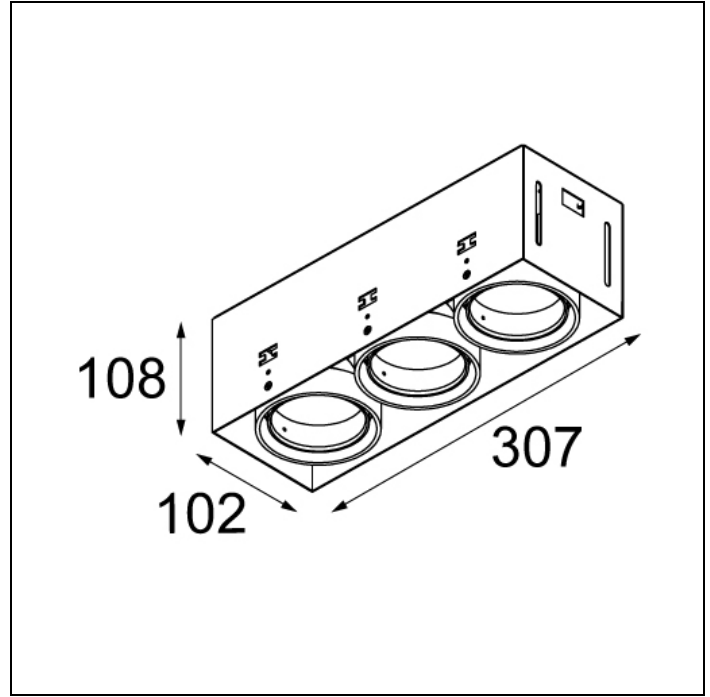

## MINI MULTIPLE TRIMLESS FOR SMART RINGS 3X LED GE

After twenty years still one of the architect's favorites. Mini multiple trimless, with its minimalistic features becomes part of the interior. Its dark or white casing vanishes when switching on the light. The versatile Multiple leaves nothing to the imagination with the technology on full display, allowing this luminaire to fit well into both a minimalist and an industrial-chic environment. The gimballed system allows you to direct the light source at any angle of your choice. Connect Mini multiple trimless with Smart by adding the Smart frontrings to your recessed spot.

### SPECIFICATIONS

|                |                      |
|----------------|----------------------|
| Lamp           | 3x LED Array 9.2W    |
| Gear / Transfo | LED gear not incl.   |
| Cut-out size   | l 312 w 107 h 120    |
| Weight         | 1.39kg               |
| Min. Distance  | 0.1 m                |
| Power supply   | 500mA                |
| IP             | IP20                 |
| Glow Wire Test | 960°                 |
| Lifetime       | L80 B20 @ 50.000 hrs |
| CRI            | 90                   |
| Adjustability  | v -35°/+35°          |