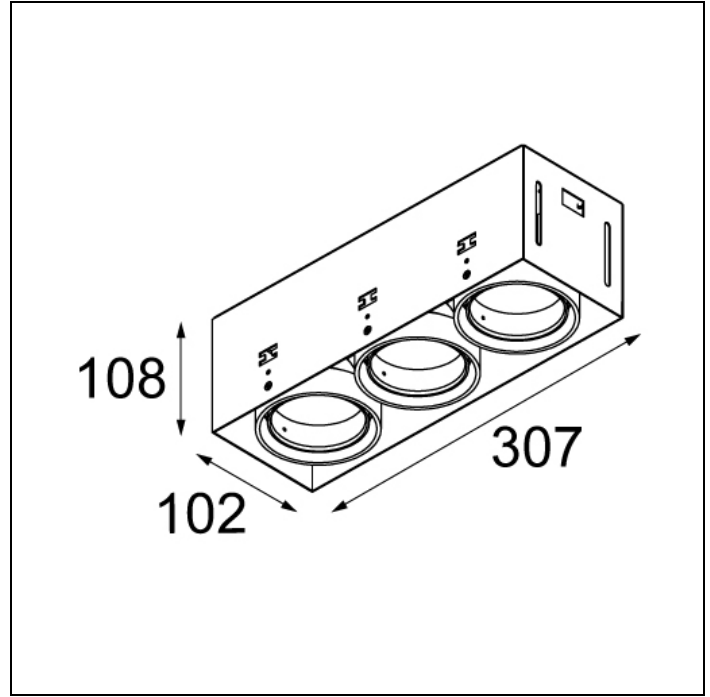

MINI MULTIPLE TRIMLESS FOR SMART RINGS

MINI MULTIPLE TRIMLESS FOR SMART RINGS 3X LED GE

After twenty years still one of the architect's favorites. Mini multiple trimless, with its minimalistic features becomes part of the interior. Its dark or white casing vanishes when switching on the light. The versatile Multiple leaves nothing to the imagination with the technology on full display, allowing this luminaire to fit well into both a minimalist and an industrial-chic environment. The gimbaled system allows you to direct the light source at any angle of your choice. Connect Mini multiple trimless with Smart by adding the Smart frontrings to your recessed spot.

Art. Nr. 12537002

SPECIFICATIONS

Lamp	3x LED Array 9.2W
Gear / Transfo	LED gear not incl.
Cut-out size	l 312 w 107 h 120
Weight	1.39kg
Min. Distance	0.1 m
Power supply	500mA
IP	IP20
Glow Wire Test	960°
Lifetime	L80 B20 @ 50.000 hrs
CRI	90
Adjustability	v -35°/+35°