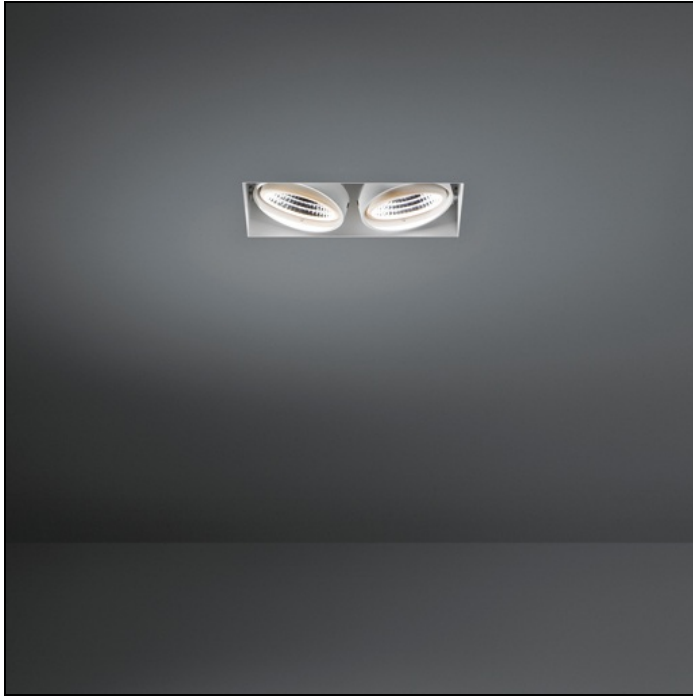

# MINI MULTIPLE TRIMLESS FOR SMART RINGS

## MINI MULTIPLE TRIMLESS FOR SMART RINGS 2X LED GE

After twenty years still one of the architect's favorites. Mini multiple trimless, with its minimalistic features becomes part of the interior. Its dark or white casing vanishes when switching on the light. The versatile Multiple leaves nothing to the imagination with the technology on full display, allowing this luminaire to fit well into both a minimalist and an industrial-chic environment. The gimbaled system allows you to direct the light source at any angle of your choice. Connect Mini multiple trimless with Smart by adding the Smart frontrings to your recessed spot.

### SPECIFICATIONS

Lamp	2x LED Array 9.2W
Gear / Transfo	LED gear not incl.
Cut-out size	l 207 w 107 h 120
Weight	1.1kg
Min. Distance	0.1 m
Power supply	500mA
IP	IP20
Glow Wire Test	960°
Lifetime	L80 B20 @ 50.000 hrs
CRI	90
Adjustability	v -35°/+35°