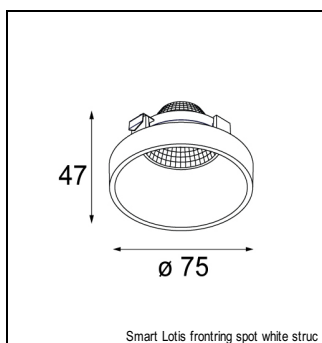

MINI MULTIPLE TRIMLESS FOR SMART RINGS

MINI MULTIPLE TRIMLESS FOR SMART RINGS 2X LED GE

ACCESSORIES

FRONTRING

12553002	SMART FLAT FRONTRING MEDIUM BLACK
12553202	SMART FLAT FRONTRING SPOT BLACK
12553209	SMART FLAT FRONTRING SPOT WHITE STRUC
12553009	SMART FLAT FRONTRING MEDIUM WHITE STRUC
12553102	SMART FLAT FRONTRING FLOOD BLACK
12553109	SMART FLAT FRONTRING FLOOD WHITE STRUC
12554209	SMART CAKE FRONTRING SPOT WHITE STRUC
12554202	SMART CAKE FRONTRING SPOT BLACK
12554009	SMART CAKE FRONTRING MEDIUM WHITE STRUC
12554002	SMART CAKE FRONTRING MEDIUM BLACK
12554109	SMART CAKE FRONTRING FLOOD WHITE STRUC
12554102	SMART CAKE FRONTRING FLOOD BLACK
12555209	SMART LOTIS FRONTRING SPOT WHITE STRUC
12555202	SMART LOTIS FRONTRING SPOT BLACK
12555009	SMART LOTIS FRONTRING MEDIUM WHITE STRUC
12555002	SMART LOTIS FRONTRING MEDIUM BLACK
12555109	SMART LOTIS FRONTRING FLOOD WHITE STRUC
12555102	SMART LOTIS FRONTRING FLOOD BLACK
12556202	SMART KUP FRONTRING SPOT BLACK
12556209	SMART KUP FRONTRING SPOT WHITE STRUC
12556002	SMART KUP FRONTRING MEDIUM BLACK
12556009	SMART KUP FRONTRING MEDIUM WHITE STRUC
12556109	SMART KUP FRONTRING FLOOD WHITE STRUC
12556102	SMART KUP FRONTRING FLOOD BLACK

HUE-MODULE

13190030	MODULAR CONNECTED 1-10V WHITE COMPONENT

HUE-BRIDGE

70000616	PHILIPS HUE BRIDGE EU
70000617	PHILIPS HUE BRIDGE UK

ACCESSORIES

HUE-DEVICE

70000614	PHILIPS HUE DIMMER SWITCH
70000615	PHILIPS HUE TAP SWITCH
70000847	PHILIPS HUE SENSOR

RECESSED-FRAME

10460230	RECESSED FRAME MINI MULTIPLE TRIMLESS 2X

CONBOX

10440230	CONBOX 237X158X130X315