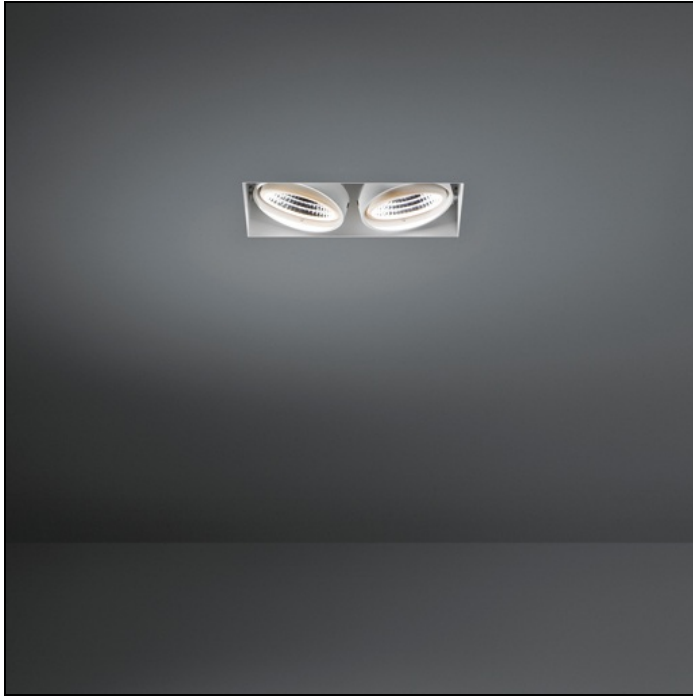

MINI MULTIPLE TRIMLESS FOR SMART RINGS

MINI MULTIPLE TRIMLESS FOR SMART RINGS 2X LED GE

After twenty years still one of the architect's favorites. Mini multiple trimless, with its minimalistic features becomes part of the interior. Its dark or white casing vanishes when switching on the light. The versatile Multiple leaves nothing to the imagination with the technology on full display, allowing this luminaire to fit well into both a minimalist and an industrial-chic environment. The gimballed system allows you to direct the light source at any angle of your choice. Connect Mini multiple trimless with Smart by adding the Smart frontrings to your recessed spot.

Art. Nr. 12536109

SPECIFICATIONS

Lamp	2x LED Array 9.2W
Gear / Transfo	LED gear not incl.
Cut-out size	l 207 w 107 h 120
Weight	1.1kg
Min. Distance	0.1 m
Power supply	500mA
IP	IP20
Glow Wire Test	960°
Lifetime	L80 B20 @ 50.000 hrs
CRI	90
Adjustability	v -35°/+35°