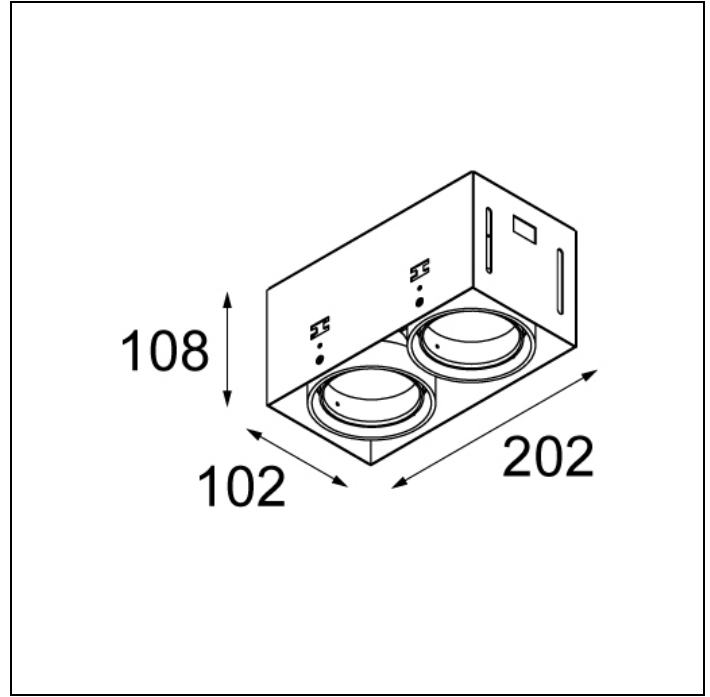

MINI MULTIPLE TRIMLESS FOR SMART RINGS

MINI MULTIPLE TRIMLESS FOR SMART RINGS 2X LED GE

After twenty years still one of the architect's favorites. Mini multiple trimless, with its minimalistic features becomes part of the interior. Its dark or white casing vanishes when switching on the light. The versatile Multiple leaves nothing to the imagination with the technology on full display, allowing this luminaire to fit well into both a minimalist and an industrial-chic environment. The gimballed system allows you to direct the light source at any angle of your choice. Connect Mini multiple trimless with Smart by adding the Smart frontrings to your recessed spot.

Art. Nr. 12536109

SPECIFICATIONS

Lamp	2x LED Array 9.2W
Gear / Transfo	LED gear not incl.
Cut-out size	l 207 w 107 h 120
Weight	1.1kg
Min. Distance	0.1 m
Power supply	500mA
IP	IP20
Glow Wire Test	960°
Lifetime	L80 B20 @ 50.000 hrs
CRI	90
Adjustability	v -35°/+35°