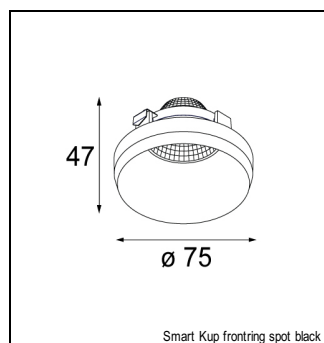

MINI MULTIPLE TRIMLESS FOR SMART RINGS

MINI MULTIPLE TRIMLESS FOR SMART RINGS 2X LED GE

ACCESSORIES

FRONTRING

12553002	SMART FLAT FRONTRING MEDIUM BLACK
12553202	SMART FLAT FRONTRING SPOT BLACK
12553209	SMART FLAT FRONTRING SPOT WHITE STRUC
12553009	SMART FLAT FRONTRING MEDIUM WHITE STRUC
12553102	SMART FLAT FRONTRING FLOOD BLACK
12553109	SMART FLAT FRONTRING FLOOD WHITE STRUC
12554209	SMART CAKE FRONTRING SPOT WHITE STRUC
12554202	SMART CAKE FRONTRING SPOT BLACK
12554009	SMART CAKE FRONTRING MEDIUM WHITE STRUC
12554002	SMART CAKE FRONTRING MEDIUM BLACK
12554109	SMART CAKE FRONTRING FLOOD WHITE STRUC
12554102	SMART CAKE FRONTRING FLOOD BLACK
12555209	SMART LOTIS FRONTRING SPOT WHITE STRUC
12555202	SMART LOTIS FRONTRING SPOT BLACK
12555009	SMART LOTIS FRONTRING MEDIUM WHITE STRUC
12555002	SMART LOTIS FRONTRING MEDIUM BLACK
12555109	SMART LOTIS FRONTRING FLOOD WHITE STRUC
12555102	SMART LOTIS FRONTRING FLOOD BLACK
12556202	SMART KUP FRONTRING SPOT BLACK
12556209	SMART KUP FRONTRING SPOT WHITE STRUC
12556002	SMART KUP FRONTRING MEDIUM BLACK
12556009	SMART KUP FRONTRING MEDIUM WHITE STRUC
12556109	SMART KUP FRONTRING FLOOD WHITE STRUC
12556102	SMART KUP FRONTRING FLOOD BLACK

HUE-MODULE

13190030	MODULAR CONNECTED 1-10V WHITE COMPONENT

HUE-BRIDGE

70000616	PHILIPS HUE BRIDGE EU
70000617	PHILIPS HUE BRIDGE UK

ACCESSORIES

HUE-DEVICE

70000614	PHILIPS HUE DIMMER SWITCH
70000615	PHILIPS HUE TAP SWITCH
70000847	PHILIPS HUE SENSOR

RECESSED-FRAME

10460230	RECESSED FRAME MINI MULTIPLE TRIMLESS 2X

CONBOX

10440230	CONBOX 237X158X130X315