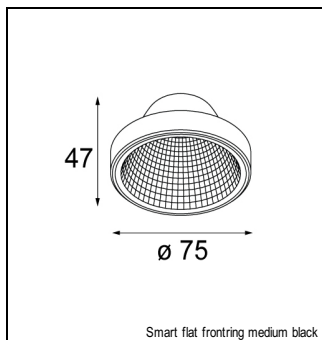

MINI MULTIPLE TRIMLESS FOR SMART RINGS

MINI MULTIPLE TRIMLESS FOR SMART RINGS 2X LED GE

ACCESSORIES

FRONTRING

12553002	SMART FLAT FRONTRING MEDIUM BLACK
12553202	SMART FLAT FRONTRING SPOT BLACK
12553209	SMART FLAT FRONTRING SPOT WHITE STRUC
12553009	SMART FLAT FRONTRING MEDIUM WHITE STRUC
12553102	SMART FLAT FRONTRING FLOOD BLACK
12553109	SMART FLAT FRONTRING FLOOD WHITE STRUC
12554209	SMART CAKE FRONTRING SPOT WHITE STRUC
12554202	SMART CAKE FRONTRING SPOT BLACK
12554009	SMART CAKE FRONTRING MEDIUM WHITE STRUC
12554002	SMART CAKE FRONTRING MEDIUM BLACK
12554109	SMART CAKE FRONTRING FLOOD WHITE STRUC
12554102	SMART CAKE FRONTRING FLOOD BLACK
12555209	SMART LOTIS FRONTRING SPOT WHITE STRUC
12555202	SMART LOTIS FRONTRING SPOT BLACK
12555009	SMART LOTIS FRONTRING MEDIUM WHITE STRUC
12555002	SMART LOTIS FRONTRING MEDIUM BLACK
12555109	SMART LOTIS FRONTRING FLOOD WHITE STRUC
12555102	SMART LOTIS FRONTRING FLOOD BLACK
12556202	SMART KUP FRONTRING SPOT BLACK
12556209	SMART KUP FRONTRING SPOT WHITE STRUC
12556002	SMART KUP FRONTRING MEDIUM BLACK
12556009	SMART KUP FRONTRING MEDIUM WHITE STRUC
12556109	SMART KUP FRONTRING FLOOD WHITE STRUC
12556102	SMART KUP FRONTRING FLOOD BLACK

HUE-MODULE

13190030	MODULAR CONNECTED 1-10V WHITE COMPONENT

HUE-BRIDGE

70000616	PHILIPS HUE BRIDGE EU
70000617	PHILIPS HUE BRIDGE UK

ACCESSORIES

HUE-DEVICE

70000614	PHILIPS HUE DIMMER SWITCH
70000615	PHILIPS HUE TAP SWITCH
70000847	PHILIPS HUE SENSOR

RECESSED-FRAME

10460230	RECESSED FRAME MINI MULTIPLE TRIMLESS 2X

CONBOX

10440230	CONBOX 237X158X130X315