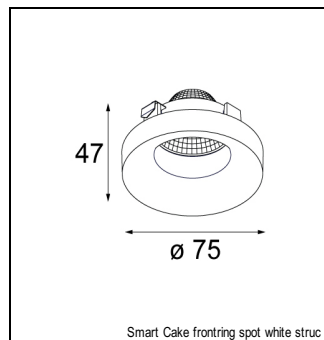

MINI MULTIPLE TRIMLESS FOR SMART RINGS

MINI MULTIPLE TRIMLESS FOR SMART RINGS 2X LED GE

ACCESSORIES

FRONTRING

12553002	SMART FLAT FRONTRING MEDIUM BLACK
12553202	SMART FLAT FRONTRING SPOT BLACK
12553209	SMART FLAT FRONTRING SPOT WHITE STRUC
12553009	SMART FLAT FRONTRING MEDIUM WHITE STRUC
12553102	SMART FLAT FRONTRING FLOOD BLACK
12553109	SMART FLAT FRONTRING FLOOD WHITE STRUC
12554209	SMART CAKE FRONTRING SPOT WHITE STRUC
12554202	SMART CAKE FRONTRING SPOT BLACK
12554009	SMART CAKE FRONTRING MEDIUM WHITE STRUC
12554002	SMART CAKE FRONTRING MEDIUM BLACK
12554109	SMART CAKE FRONTRING FLOOD WHITE STRUC
12554102	SMART CAKE FRONTRING FLOOD BLACK
12555209	SMART LOTIS FRONTRING SPOT WHITE STRUC
12555202	SMART LOTIS FRONTRING SPOT BLACK
12555009	SMART LOTIS FRONTRING MEDIUM WHITE STRUC
12555002	SMART LOTIS FRONTRING MEDIUM BLACK
12555109	SMART LOTIS FRONTRING FLOOD WHITE STRUC
12555102	SMART LOTIS FRONTRING FLOOD BLACK
12556202	SMART KUP FRONTRING SPOT BLACK
12556209	SMART KUP FRONTRING SPOT WHITE STRUC
12556002	SMART KUP FRONTRING MEDIUM BLACK
12556009	SMART KUP FRONTRING MEDIUM WHITE STRUC
12556109	SMART KUP FRONTRING FLOOD WHITE STRUC
12556102	SMART KUP FRONTRING FLOOD BLACK

HUE-MODULE

13190030	MODULAR CONNECTED 1-10V WHITE COMPONENT

HUE-BRIDGE

70000616	PHILIPS HUE BRIDGE EU
70000617	PHILIPS HUE BRIDGE UK

ACCESSORIES

HUE-DEVICE

70000614	PHILIPS HUE DIMMER SWITCH
70000615	PHILIPS HUE TAP SWITCH
70000847	PHILIPS HUE SENSOR

RECESSED-FRAME

10460230	RECESSED FRAME MINI MULTIPLE TRIMLESS 2X

CONBOX

10440230	CONBOX 237X158X130X315