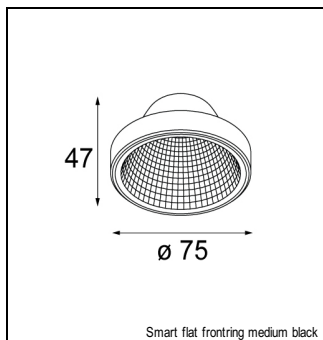

MINI MULTIPLE TRIMLESS FOR SMART RINGS

MINI MULTIPLE TRIMLESS FOR SMART RINGS 2X LED GE

ACCESSORIES

FRONTRING

12553002	SMART FLAT FRONTRING MEDIUM BLACK
12553202	SMART FLAT FRONTRING SPOT BLACK
12553209	SMART FLAT FRONTRING SPOT WHITE STRUC
12553009	SMART FLAT FRONTRING MEDIUM WHITE STRUC
12553102	SMART FLAT FRONTRING FLOOD BLACK
12553109	SMART FLAT FRONTRING FLOOD WHITE STRUC
12554209	SMART CAKE FRONTRING SPOT WHITE STRUC
12554202	SMART CAKE FRONTRING SPOT BLACK
12554009	SMART CAKE FRONTRING MEDIUM WHITE STRUC
12554002	SMART CAKE FRONTRING MEDIUM BLACK
12554109	SMART CAKE FRONTRING FLOOD WHITE STRUC
12554102	SMART CAKE FRONTRING FLOOD BLACK
12555209	SMART LOTIS FRONTRING SPOT WHITE STRUC
12555202	SMART LOTIS FRONTRING SPOT BLACK
12555009	SMART LOTIS FRONTRING MEDIUM WHITE STRUC
12555002	SMART LOTIS FRONTRING MEDIUM BLACK
12555109	SMART LOTIS FRONTRING FLOOD WHITE STRUC
12555102	SMART LOTIS FRONTRING FLOOD BLACK
12556202	SMART KUP FRONTRING SPOT BLACK
12556209	SMART KUP FRONTRING SPOT WHITE STRUC
12556002	SMART KUP FRONTRING MEDIUM BLACK
12556009	SMART KUP FRONTRING MEDIUM WHITE STRUC
12556109	SMART KUP FRONTRING FLOOD WHITE STRUC
12556102	SMART KUP FRONTRING FLOOD BLACK

HUE-MODULE

13190030	MODULAR CONNECTED 1-10V WHITE COMPONENT

HUE-BRIDGE

70000616	PHILIPS HUE BRIDGE EU
70000617	PHILIPS HUE BRIDGE UK

ACCESSORIES

HUE-DEVICE

70000614	PHILIPS HUE DIMMER SWITCH
70000615	PHILIPS HUE TAP SWITCH
70000847	PHILIPS HUE SENSOR

RECESSED-FRAME

10460230	RECESSED FRAME MINI MULTIPLE TRIMLESS 2X

CONBOX

10440230	CONBOX 237X158X130X315