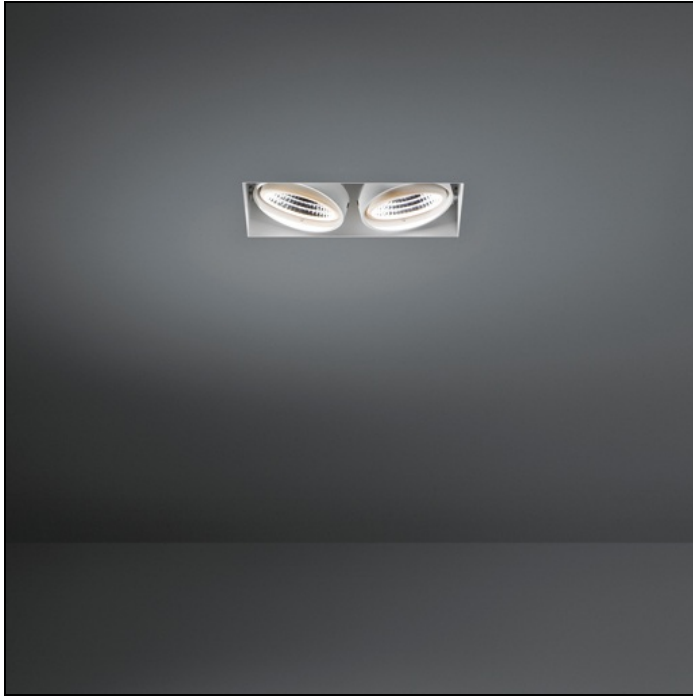

MINI MULTIPLE TRIMLESS FOR SMART RINGS

MINI MULTIPLE TRIMLESS FOR SMART RINGS 2X LED GE

After twenty years still one of the architect's favorites. Mini multiple trimless, with its minimalistic features becomes part of the interior. Its dark or white casing vanishes when switching on the light. The versatile Multiple leaves nothing to the imagination with the technology on full display, allowing this luminaire to fit well into both a minimalist and an industrial-chic environment. The gimballed system allows you to direct the light source at any angle of your choice. Connect Mini multiple trimless with Smart by adding the Smart frontrings to your recessed spot.

Art. Nr. 12536102

SPECIFICATIONS

Lamp	2x LED Array 9.2W
Gear / Transfo	LED gear not incl.
Cut-out size	l 207 w 107 h 120
Weight	1.1kg
Min. Distance	0.1 m
Power supply	500mA
IP	IP20
Glow Wire Test	960°
Lifetime	L80 B20 @ 50.000 hrs
CRI	90
Adjustability	v -35°/+35°