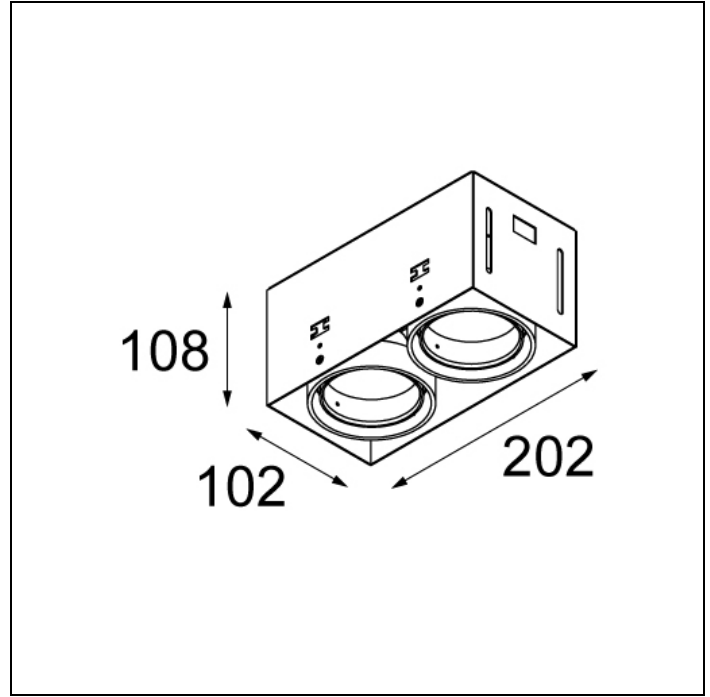

MINI MULTIPLE TRIMLESS FOR SMART RINGS

MINI MULTIPLE TRIMLESS FOR SMART RINGS 2X LED GE

After twenty years still one of the architect's favorites. Mini multiple trimless, with its minimalistic features becomes part of the interior. Its dark or white casing vanishes when switching on the light. The versatile Multiple leaves nothing to the imagination with the technology on full display, allowing this luminaire to fit well into both a minimalist and an industrial-chic environment. The gimballed system allows you to direct the light source at any angle of your choice. Connect Mini multiple trimless with Smart by adding the Smart frontrings to your recessed spot.

Art. Nr. 12536102

SPECIFICATIONS

Lamp	2x LED Array 9.2W
Gear / Transfo	LED gear not incl.
Cut-out size	l 207 w 107 h 120
Weight	1.1kg
Min. Distance	0.1 m
Power supply	500mA
IP	IP20
Glow Wire Test	960°
Lifetime	L80 B20 @ 50.000 hrs
CRI	90
Adjustability	v -35°/+35°