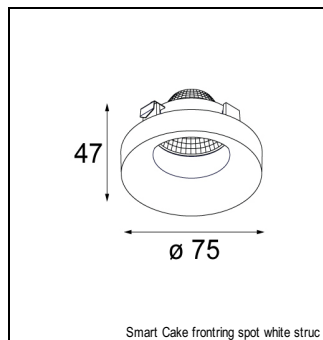

MINI MULTIPLE TRIMLESS FOR SMART RINGS

MINI MULTIPLE TRIMLESS FOR SMART RINGS 2X LED GE

ACCESSORIES

FRONTRING

12553002	SMART FLAT FRONTRING MEDIUM BLACK
12553202	SMART FLAT FRONTRING SPOT BLACK
12553209	SMART FLAT FRONTRING SPOT WHITE STRUC
12553009	SMART FLAT FRONTRING MEDIUM WHITE STRUC
12553102	SMART FLAT FRONTRING FLOOD BLACK
12553109	SMART FLAT FRONTRING FLOOD WHITE STRUC
12554209	SMART CAKE FRONTRING SPOT WHITE STRUC
12554202	SMART CAKE FRONTRING SPOT BLACK
12554009	SMART CAKE FRONTRING MEDIUM WHITE STRUC
12554002	SMART CAKE FRONTRING MEDIUM BLACK
12554109	SMART CAKE FRONTRING FLOOD WHITE STRUC
12554102	SMART CAKE FRONTRING FLOOD BLACK
12555209	SMART LOTIS FRONTRING SPOT WHITE STRUC
12555202	SMART LOTIS FRONTRING SPOT BLACK
12555009	SMART LOTIS FRONTRING MEDIUM WHITE STRUC
12555002	SMART LOTIS FRONTRING MEDIUM BLACK
12555109	SMART LOTIS FRONTRING FLOOD WHITE STRUC
12555102	SMART LOTIS FRONTRING FLOOD BLACK
12556202	SMART KUP FRONTRING SPOT BLACK
12556209	SMART KUP FRONTRING SPOT WHITE STRUC
12556002	SMART KUP FRONTRING MEDIUM BLACK
12556009	SMART KUP FRONTRING MEDIUM WHITE STRUC
12556109	SMART KUP FRONTRING FLOOD WHITE STRUC
12556102	SMART KUP FRONTRING FLOOD BLACK

HUE-MODULE

13190030	MODULAR CONNECTED 1-10V WHITE COMPONENT

HUE-BRIDGE

70000616	PHILIPS HUE BRIDGE EU
70000617	PHILIPS HUE BRIDGE UK

ACCESSORIES

HUE-DEVICE

70000614	PHILIPS HUE DIMMER SWITCH
70000615	PHILIPS HUE TAP SWITCH
70000847	PHILIPS HUE SENSOR

RECESSED-FRAME

10460230	RECESSED FRAME MINI MULTIPLE TRIMLESS 2X

CONBOX

10440230	CONBOX 237X158X130X315