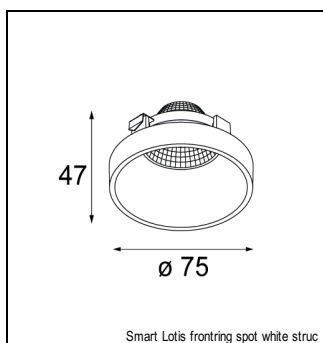

MINI MULTIPLE TRIMLESS FOR SMART RINGS

MINI MULTIPLE TRIMLESS FOR SMART RINGS 2X LED GE

ACCESSORIES

FRONTRING

12553002	SMART FLAT FRONTRING MEDIUM BLACK
12553202	SMART FLAT FRONTRING SPOT BLACK
12553209	SMART FLAT FRONTRING SPOT WHITE STRUC
12553009	SMART FLAT FRONTRING MEDIUM WHITE STRUC
12553102	SMART FLAT FRONTRING FLOOD BLACK
12553109	SMART FLAT FRONTRING FLOOD WHITE STRUC
12554209	SMART CAKE FRONTRING SPOT WHITE STRUC
12554202	SMART CAKE FRONTRING SPOT BLACK
12554009	SMART CAKE FRONTRING MEDIUM WHITE STRUC
12554002	SMART CAKE FRONTRING MEDIUM BLACK
12554109	SMART CAKE FRONTRING FLOOD WHITE STRUC
12554102	SMART CAKE FRONTRING FLOOD BLACK
12555209	SMART LOTIS FRONTRING SPOT WHITE STRUC
12555202	SMART LOTIS FRONTRING SPOT BLACK
12555009	SMART LOTIS FRONTRING MEDIUM WHITE STRUC
12555002	SMART LOTIS FRONTRING MEDIUM BLACK
12555109	SMART LOTIS FRONTRING FLOOD WHITE STRUC
12555102	SMART LOTIS FRONTRING FLOOD BLACK
12556202	SMART KUP FRONTRING SPOT BLACK
12556209	SMART KUP FRONTRING SPOT WHITE STRUC
12556002	SMART KUP FRONTRING MEDIUM BLACK
12556009	SMART KUP FRONTRING MEDIUM WHITE STRUC
12556109	SMART KUP FRONTRING FLOOD WHITE STRUC
12556102	SMART KUP FRONTRING FLOOD BLACK

HUE-MODULE

13190030	MODULAR CONNECTED 1-10V WHITE COMPONENT

HUE-BRIDGE

70000616	PHILIPS HUE BRIDGE EU
70000617	PHILIPS HUE BRIDGE UK

ACCESSORIES

HUE-DEVICE

70000614	PHILIPS HUE DIMMER SWITCH
70000615	PHILIPS HUE TAP SWITCH
70000847	PHILIPS HUE SENSOR

RECESSED-FRAME

10460230	RECESSED FRAME MINI MULTIPLE TRIMLESS 2X

CONBOX

10440230	CONBOX 237X158X130X315