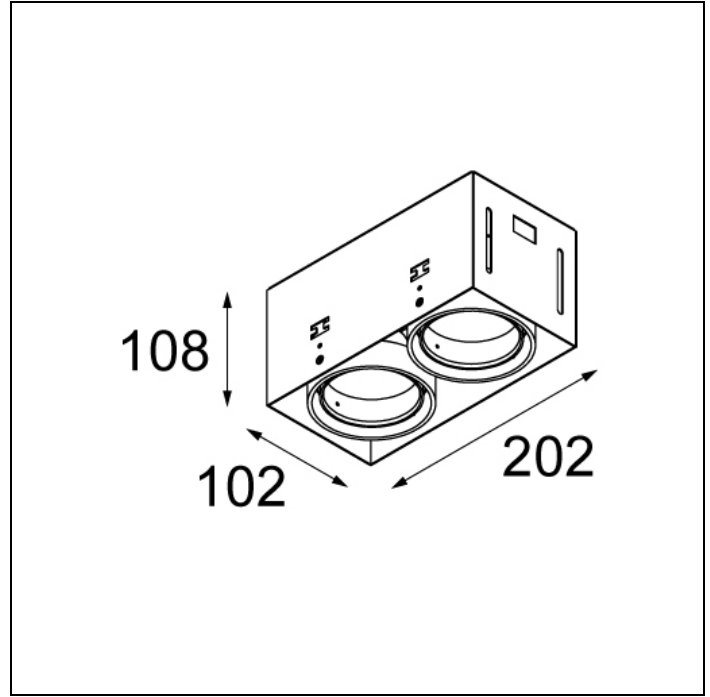

MINI MULTIPLE TRIMLESS FOR SMART RINGS