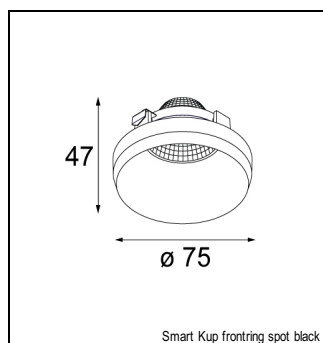

MINI MULTIPLE TRIMLESS FOR SMART RINGS

MINI MULTIPLE TRIMLESS FOR SMART RINGS 2X LED GE

ACCESSORIES

FRONTRING

12553002	SMART FLAT FRONTRING MEDIUM BLACK
12553202	SMART FLAT FRONTRING SPOT BLACK
12553209	SMART FLAT FRONTRING SPOT WHITE STRUC
12553009	SMART FLAT FRONTRING MEDIUM WHITE STRUC
12553102	SMART FLAT FRONTRING FLOOD BLACK
12553109	SMART FLAT FRONTRING FLOOD WHITE STRUC
12554209	SMART CAKE FRONTRING SPOT WHITE STRUC
12554202	SMART CAKE FRONTRING SPOT BLACK
12554009	SMART CAKE FRONTRING MEDIUM WHITE STRUC
12554002	SMART CAKE FRONTRING MEDIUM BLACK
12554109	SMART CAKE FRONTRING FLOOD WHITE STRUC
12554102	SMART CAKE FRONTRING FLOOD BLACK
12555209	SMART LOTIS FRONTRING SPOT WHITE STRUC
12555202	SMART LOTIS FRONTRING SPOT BLACK
12555009	SMART LOTIS FRONTRING MEDIUM WHITE STRUC
12555002	SMART LOTIS FRONTRING MEDIUM BLACK
12555109	SMART LOTIS FRONTRING FLOOD WHITE STRUC
12555102	SMART LOTIS FRONTRING FLOOD BLACK
12556202	SMART KUP FRONTRING SPOT BLACK
12556209	SMART KUP FRONTRING SPOT WHITE STRUC
12556002	SMART KUP FRONTRING MEDIUM BLACK
12556009	SMART KUP FRONTRING MEDIUM WHITE STRUC
12556109	SMART KUP FRONTRING FLOOD WHITE STRUC
12556102	SMART KUP FRONTRING FLOOD BLACK

HUE-MODULE

13190030	MODULAR CONNECTED 1-10V WHITE COMPONENT

HUE-BRIDGE

70000616	PHILIPS HUE BRIDGE EU
70000617	PHILIPS HUE BRIDGE UK

ACCESSORIES

HUE-DEVICE

70000614	PHILIPS HUE DIMMER SWITCH
70000615	PHILIPS HUE TAP SWITCH
70000847	PHILIPS HUE SENSOR

RECESSED-FRAME

10460230	RECESSED FRAME MINI MULTIPLE TRIMLESS 2X

CONBOX

10440230	CONBOX 237X158X130X315