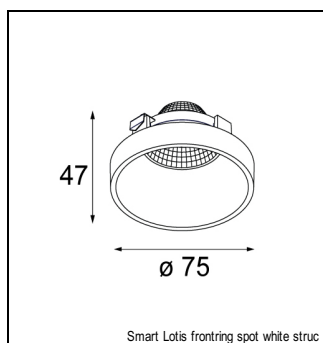

MINI MULTIPLE TRIMLESS FOR SMART RINGS

MINI MULTIPLE TRIMLESS FOR SMART RINGS 1X LED GE

ACCESSORIES

FRONTRING

12553002	SMART FLAT FRONTRING MEDIUM BLACK
12553202	SMART FLAT FRONTRING SPOT BLACK
12553209	SMART FLAT FRONTRING SPOT WHITE STRUC
12553009	SMART FLAT FRONTRING MEDIUM WHITE STRUC
12553102	SMART FLAT FRONTRING FLOOD BLACK
12553109	SMART FLAT FRONTRING FLOOD WHITE STRUC
12554209	SMART CAKE FRONTRING SPOT WHITE STRUC
12554202	SMART CAKE FRONTRING SPOT BLACK
12554009	SMART CAKE FRONTRING MEDIUM WHITE STRUC
12554002	SMART CAKE FRONTRING MEDIUM BLACK
12554109	SMART CAKE FRONTRING FLOOD WHITE STRUC
12554102	SMART CAKE FRONTRING FLOOD BLACK
12555209	SMART LOTIS FRONTRING SPOT WHITE STRUC
12555202	SMART LOTIS FRONTRING SPOT BLACK
12555009	SMART LOTIS FRONTRING MEDIUM WHITE STRUC
12555002	SMART LOTIS FRONTRING MEDIUM BLACK
12555109	SMART LOTIS FRONTRING FLOOD WHITE STRUC
12555102	SMART LOTIS FRONTRING FLOOD BLACK
12556202	SMART KUP FRONTRING SPOT BLACK
12556209	SMART KUP FRONTRING SPOT WHITE STRUC
12556002	SMART KUP FRONTRING MEDIUM BLACK
12556009	SMART KUP FRONTRING MEDIUM WHITE STRUC
12556109	SMART KUP FRONTRING FLOOD WHITE STRUC
12556102	SMART KUP FRONTRING FLOOD BLACK

HUE-MODULE

13190030	MODULAR CONNECTED 1-10V WHITE COMPONENT

HUE-BRIDGE

70000616	PHILIPS HUE BRIDGE EU
70000617	PHILIPS HUE BRIDGE UK

ACCESSORIES

HUE-DEVICE

70000614	PHILIPS HUE DIMMER SWITCH
70000615	PHILIPS HUE TAP SWITCH
70000847	PHILIPS HUE SENSOR

RECESSED-FRAME

10460130	RECESSED FRAME MINI MULTIPLE TRIMLESS 1X

CONBOX

10440130	CONBOX 137X158X130X215