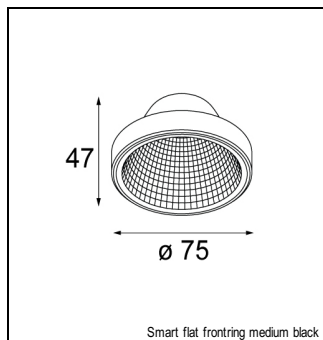

MINI MULTIPLE TRIMLESS FOR SMART RINGS

MINI MULTIPLE TRIMLESS FOR SMART RINGS 1X LED GE

ACCESSORIES

FRONTRING

12553002	SMART FLAT FRONTRING MEDIUM BLACK
12553202	SMART FLAT FRONTRING SPOT BLACK
12553209	SMART FLAT FRONTRING SPOT WHITE STRUC
12553009	SMART FLAT FRONTRING MEDIUM WHITE STRUC
12553102	SMART FLAT FRONTRING FLOOD BLACK
12553109	SMART FLAT FRONTRING FLOOD WHITE STRUC
12554209	SMART CAKE FRONTRING SPOT WHITE STRUC
12554202	SMART CAKE FRONTRING SPOT BLACK
12554009	SMART CAKE FRONTRING MEDIUM WHITE STRUC
12554002	SMART CAKE FRONTRING MEDIUM BLACK
12554109	SMART CAKE FRONTRING FLOOD WHITE STRUC
12554102	SMART CAKE FRONTRING FLOOD BLACK
12555209	SMART LOTIS FRONTRING SPOT WHITE STRUC
12555202	SMART LOTIS FRONTRING SPOT BLACK
12555009	SMART LOTIS FRONTRING MEDIUM WHITE STRUC
12555002	SMART LOTIS FRONTRING MEDIUM BLACK
12555109	SMART LOTIS FRONTRING FLOOD WHITE STRUC
12555102	SMART LOTIS FRONTRING FLOOD BLACK
12556202	SMART KUP FRONTRING SPOT BLACK
12556209	SMART KUP FRONTRING SPOT WHITE STRUC
12556002	SMART KUP FRONTRING MEDIUM BLACK
12556009	SMART KUP FRONTRING MEDIUM WHITE STRUC
12556109	SMART KUP FRONTRING FLOOD WHITE STRUC
12556102	SMART KUP FRONTRING FLOOD BLACK

HUE-MODULE

13190030	MODULAR CONNECTED 1-10V WHITE COMPONENT

HUE-BRIDGE

70000616	PHILIPS HUE BRIDGE EU
70000617	PHILIPS HUE BRIDGE UK

ACCESSORIES

HUE-DEVICE

70000614	PHILIPS HUE DIMMER SWITCH
70000615	PHILIPS HUE TAP SWITCH
70000847	PHILIPS HUE SENSOR

RECESSED-FRAME

10460130	RECESSED FRAME MINI MULTIPLE TRIMLESS 1X

CONBOX

10440130	CONBOX 137X158X130X215