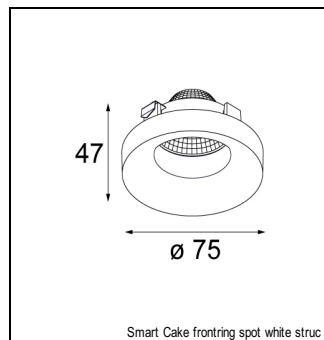

MINI MULTIPLE TRIMLESS FOR SMART RINGS

MINI MULTIPLE TRIMLESS FOR SMART RINGS 1X LED GE

ACCESSORIES

FRONTRING

12553002	SMART FLAT FRONTRING MEDIUM BLACK
12553202	SMART FLAT FRONTRING SPOT BLACK
12553209	SMART FLAT FRONTRING SPOT WHITE STRUC
12553009	SMART FLAT FRONTRING MEDIUM WHITE STRUC
12553102	SMART FLAT FRONTRING FLOOD BLACK
12553109	SMART FLAT FRONTRING FLOOD WHITE STRUC
12554209	SMART CAKE FRONTRING SPOT WHITE STRUC
12554202	SMART CAKE FRONTRING SPOT BLACK
12554009	SMART CAKE FRONTRING MEDIUM WHITE STRUC
12554002	SMART CAKE FRONTRING MEDIUM BLACK
12554109	SMART CAKE FRONTRING FLOOD WHITE STRUC
12554102	SMART CAKE FRONTRING FLOOD BLACK
12555209	SMART LOTIS FRONTRING SPOT WHITE STRUC
12555202	SMART LOTIS FRONTRING SPOT BLACK
12555009	SMART LOTIS FRONTRING MEDIUM WHITE STRUC
12555002	SMART LOTIS FRONTRING MEDIUM BLACK
12555109	SMART LOTIS FRONTRING FLOOD WHITE STRUC
12555102	SMART LOTIS FRONTRING FLOOD BLACK
12556202	SMART KUP FRONTRING SPOT BLACK
12556209	SMART KUP FRONTRING SPOT WHITE STRUC
12556002	SMART KUP FRONTRING MEDIUM BLACK
12556009	SMART KUP FRONTRING MEDIUM WHITE STRUC
12556109	SMART KUP FRONTRING FLOOD WHITE STRUC
12556102	SMART KUP FRONTRING FLOOD BLACK

HUE-MODULE

13190030	MODULAR CONNECTED 1-10V WHITE COMPONENT

HUE-BRIDGE

70000616	PHILIPS HUE BRIDGE EU
70000617	PHILIPS HUE BRIDGE UK

ACCESSORIES

HUE-DEVICE

70000614	PHILIPS HUE DIMMER SWITCH
70000615	PHILIPS HUE TAP SWITCH
70000847	PHILIPS HUE SENSOR

RECESSED-FRAME

10460130	RECESSED FRAME MINI MULTIPLE TRIMLESS 1X

CONBOX

10440130	CONBOX 137X158X130X215