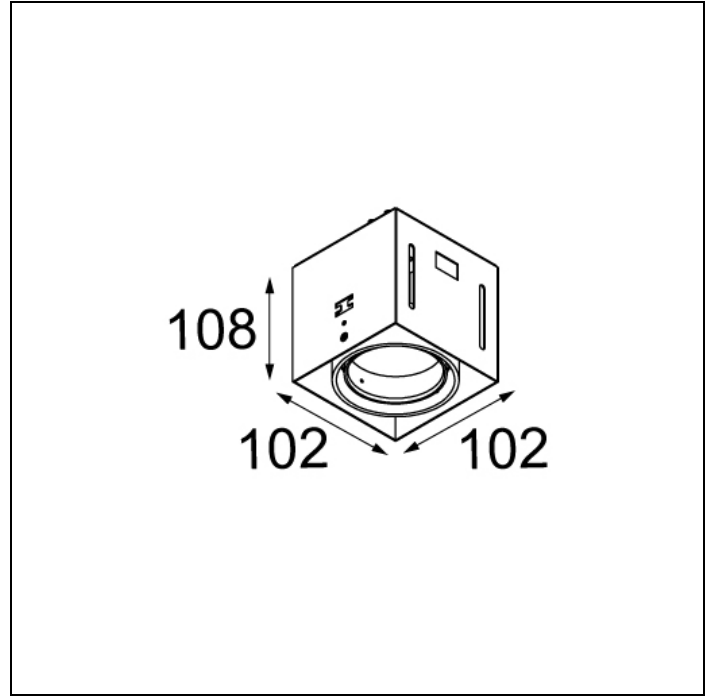

MINI MULTIPLE TRIMLESS FOR SMART RINGS

MINI MULTIPLE TRIMLESS FOR SMART RINGS 1X LED GE

After twenty years still one of the architect's favorites. Mini multiple trimless, with its minimalistic features becomes part of the interior. Its dark or white casing vanishes when switching on the light. The versatile Multiple leaves nothing to the imagination with the technology on full display, allowing this luminaire to fit well into both a minimalist and an industrial-chic environment. The gimballed system allows you to direct the light source at any angle of your choice. Connect Mini multiple trimless with Smart by adding the Smart frontrings to your recessed spot.

Art. Nr. 12535209

SPECIFICATIONS

Lamp	1x LED Array 9.2W
Gear / Transfo	LED gear not incl.
Cut-out size	l 134.5 w 107 h 120
Weight	0.72kg
Min. Distance	0.1 m
Power supply	500mA
IP	IP20
Glow Wire Test	960°
Lifetime	L80 B20 @ 50.000 hrs
CRI	90
Adjustability	v -35°/+35°