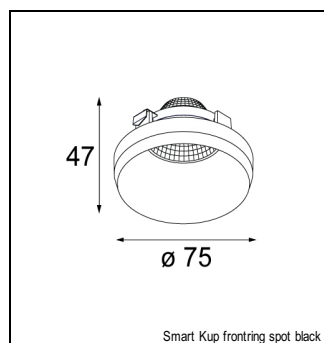

MINI MULTIPLE TRIMLESS FOR SMART RINGS

MINI MULTIPLE TRIMLESS FOR SMART RINGS 1X LED GE

ACCESSORIES

FRONTRING

12553002	SMART FLAT FRONTRING MEDIUM BLACK
12553202	SMART FLAT FRONTRING SPOT BLACK
12553209	SMART FLAT FRONTRING SPOT WHITE STRUC
12553009	SMART FLAT FRONTRING MEDIUM WHITE STRUC
12553102	SMART FLAT FRONTRING FLOOD BLACK
12553109	SMART FLAT FRONTRING FLOOD WHITE STRUC
12554209	SMART CAKE FRONTRING SPOT WHITE STRUC
12554202	SMART CAKE FRONTRING SPOT BLACK
12554009	SMART CAKE FRONTRING MEDIUM WHITE STRUC
12554002	SMART CAKE FRONTRING MEDIUM BLACK
12554109	SMART CAKE FRONTRING FLOOD WHITE STRUC
12554102	SMART CAKE FRONTRING FLOOD BLACK
12555209	SMART LOTIS FRONTRING SPOT WHITE STRUC
12555202	SMART LOTIS FRONTRING SPOT BLACK
12555009	SMART LOTIS FRONTRING MEDIUM WHITE STRUC
12555002	SMART LOTIS FRONTRING MEDIUM BLACK
12555109	SMART LOTIS FRONTRING FLOOD WHITE STRUC
12555102	SMART LOTIS FRONTRING FLOOD BLACK
12556202	SMART KUP FRONTRING SPOT BLACK
12556209	SMART KUP FRONTRING SPOT WHITE STRUC
12556002	SMART KUP FRONTRING MEDIUM BLACK
12556009	SMART KUP FRONTRING MEDIUM WHITE STRUC
12556109	SMART KUP FRONTRING FLOOD WHITE STRUC
12556102	SMART KUP FRONTRING FLOOD BLACK

HUE-MODULE

13190030	MODULAR CONNECTED 1-10V WHITE COMPONENT

HUE-BRIDGE

70000616	PHILIPS HUE BRIDGE EU
70000617	PHILIPS HUE BRIDGE UK

ACCESSORIES

HUE-DEVICE

70000614	PHILIPS HUE DIMMER SWITCH
70000615	PHILIPS HUE TAP SWITCH
70000847	PHILIPS HUE SENSOR

RECESSED-FRAME

10460130	RECESSED FRAME MINI MULTIPLE TRIMLESS 1X

CONBOX

10440130	CONBOX 137X158X130X215