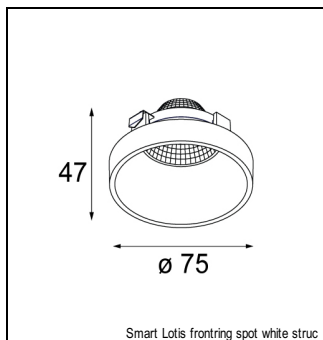

MINI MULTIPLE TRIMLESS FOR SMART RINGS

MINI MULTIPLE TRIMLESS FOR SMART RINGS 1X LED GE

ACCESSORIES

FRONTRING

12553002	SMART FLAT FRONTRING MEDIUM BLACK
12553202	SMART FLAT FRONTRING SPOT BLACK
12553209	SMART FLAT FRONTRING SPOT WHITE STRUC
12553009	SMART FLAT FRONTRING MEDIUM WHITE STRUC
12553102	SMART FLAT FRONTRING FLOOD BLACK
12553109	SMART FLAT FRONTRING FLOOD WHITE STRUC
12554209	SMART CAKE FRONTRING SPOT WHITE STRUC
12554202	SMART CAKE FRONTRING SPOT BLACK
12554009	SMART CAKE FRONTRING MEDIUM WHITE STRUC
12554002	SMART CAKE FRONTRING MEDIUM BLACK
12554109	SMART CAKE FRONTRING FLOOD WHITE STRUC
12554102	SMART CAKE FRONTRING FLOOD BLACK
12555209	SMART LOTIS FRONTRING SPOT WHITE STRUC
12555202	SMART LOTIS FRONTRING SPOT BLACK
12555009	SMART LOTIS FRONTRING MEDIUM WHITE STRUC
12555002	SMART LOTIS FRONTRING MEDIUM BLACK
12555109	SMART LOTIS FRONTRING FLOOD WHITE STRUC
12555102	SMART LOTIS FRONTRING FLOOD BLACK
12556202	SMART KUP FRONTRING SPOT BLACK
12556209	SMART KUP FRONTRING SPOT WHITE STRUC
12556002	SMART KUP FRONTRING MEDIUM BLACK
12556009	SMART KUP FRONTRING MEDIUM WHITE STRUC
12556109	SMART KUP FRONTRING FLOOD WHITE STRUC
12556102	SMART KUP FRONTRING FLOOD BLACK

HUE-MODULE

13190030	MODULAR CONNECTED 1-10V WHITE COMPONENT

HUE-BRIDGE

70000616	PHILIPS HUE BRIDGE EU
70000617	PHILIPS HUE BRIDGE UK

ACCESSORIES

HUE-DEVICE

70000614	PHILIPS HUE DIMMER SWITCH
70000615	PHILIPS HUE TAP SWITCH
70000847	PHILIPS HUE SENSOR

RECESSED-FRAME

10460130	RECESSED FRAME MINI MULTIPLE TRIMLESS 1X

CONBOX

10440130	CONBOX 137X158X130X215