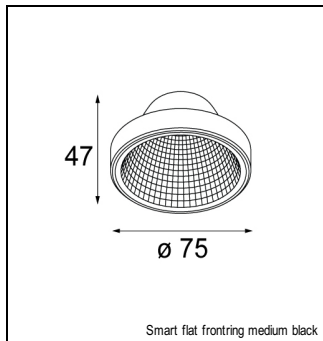

MINI MULTIPLE TRIMLESS FOR SMART RINGS

MINI MULTIPLE TRIMLESS FOR SMART RINGS 1X LED GE

ACCESSORIES

FRONTRING

12553002	SMART FLAT FRONTRING MEDIUM BLACK
12553202	SMART FLAT FRONTRING SPOT BLACK
12553209	SMART FLAT FRONTRING SPOT WHITE STRUC
12553009	SMART FLAT FRONTRING MEDIUM WHITE STRUC
12553102	SMART FLAT FRONTRING FLOOD BLACK
12553109	SMART FLAT FRONTRING FLOOD WHITE STRUC
12554209	SMART CAKE FRONTRING SPOT WHITE STRUC
12554202	SMART CAKE FRONTRING SPOT BLACK
12554009	SMART CAKE FRONTRING MEDIUM WHITE STRUC
12554002	SMART CAKE FRONTRING MEDIUM BLACK
12554109	SMART CAKE FRONTRING FLOOD WHITE STRUC
12554102	SMART CAKE FRONTRING FLOOD BLACK
12555209	SMART LOTIS FRONTRING SPOT WHITE STRUC
12555202	SMART LOTIS FRONTRING SPOT BLACK
12555009	SMART LOTIS FRONTRING MEDIUM WHITE STRUC
12555002	SMART LOTIS FRONTRING MEDIUM BLACK
12555109	SMART LOTIS FRONTRING FLOOD WHITE STRUC
12555102	SMART LOTIS FRONTRING FLOOD BLACK
12556202	SMART KUP FRONTRING SPOT BLACK
12556209	SMART KUP FRONTRING SPOT WHITE STRUC
12556002	SMART KUP FRONTRING MEDIUM BLACK
12556009	SMART KUP FRONTRING MEDIUM WHITE STRUC
12556109	SMART KUP FRONTRING FLOOD WHITE STRUC
12556102	SMART KUP FRONTRING FLOOD BLACK

HUE-MODULE

13190030	MODULAR CONNECTED 1-10V WHITE COMPONENT

HUE-BRIDGE

70000616	PHILIPS HUE BRIDGE EU
70000617	PHILIPS HUE BRIDGE UK

ACCESSORIES

HUE-DEVICE

70000614	PHILIPS HUE DIMMER SWITCH
70000615	PHILIPS HUE TAP SWITCH
70000847	PHILIPS HUE SENSOR

RECESSED-FRAME

10460130	RECESSED FRAME MINI MULTIPLE TRIMLESS 1X

CONBOX

10440130	CONBOX 137X158X130X215