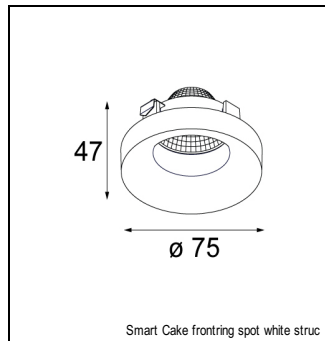

MINI MULTIPLE TRIMLESS FOR SMART RINGS

MINI MULTIPLE TRIMLESS FOR SMART RINGS 1X LED GE

ACCESSORIES

FRONTRING

12553002	SMART FLAT FRONTRING MEDIUM BLACK
12553202	SMART FLAT FRONTRING SPOT BLACK
12553209	SMART FLAT FRONTRING SPOT WHITE STRUC
12553009	SMART FLAT FRONTRING MEDIUM WHITE STRUC
12553102	SMART FLAT FRONTRING FLOOD BLACK
12553109	SMART FLAT FRONTRING FLOOD WHITE STRUC
12554209	SMART CAKE FRONTRING SPOT WHITE STRUC
12554202	SMART CAKE FRONTRING SPOT BLACK
12554009	SMART CAKE FRONTRING MEDIUM WHITE STRUC
12554002	SMART CAKE FRONTRING MEDIUM BLACK
12554109	SMART CAKE FRONTRING FLOOD WHITE STRUC
12554102	SMART CAKE FRONTRING FLOOD BLACK
12555209	SMART LOTIS FRONTRING SPOT WHITE STRUC
12555202	SMART LOTIS FRONTRING SPOT BLACK
12555009	SMART LOTIS FRONTRING MEDIUM WHITE STRUC
12555002	SMART LOTIS FRONTRING MEDIUM BLACK
12555109	SMART LOTIS FRONTRING FLOOD WHITE STRUC
12555102	SMART LOTIS FRONTRING FLOOD BLACK
12556202	SMART KUP FRONTRING SPOT BLACK
12556209	SMART KUP FRONTRING SPOT WHITE STRUC
12556002	SMART KUP FRONTRING MEDIUM BLACK
12556009	SMART KUP FRONTRING MEDIUM WHITE STRUC
12556109	SMART KUP FRONTRING FLOOD WHITE STRUC
12556102	SMART KUP FRONTRING FLOOD BLACK

HUE-MODULE

13190030	MODULAR CONNECTED 1-10V WHITE COMPONENT

HUE-BRIDGE

70000616	PHILIPS HUE BRIDGE EU
70000617	PHILIPS HUE BRIDGE UK

ACCESSORIES

HUE-DEVICE

70000614	PHILIPS HUE DIMMER SWITCH
70000615	PHILIPS HUE TAP SWITCH
70000847	PHILIPS HUE SENSOR

RECESSED-FRAME

10460130	RECESSED FRAME MINI MULTIPLE TRIMLESS 1X

CONBOX

10440130	CONBOX 137X158X130X215