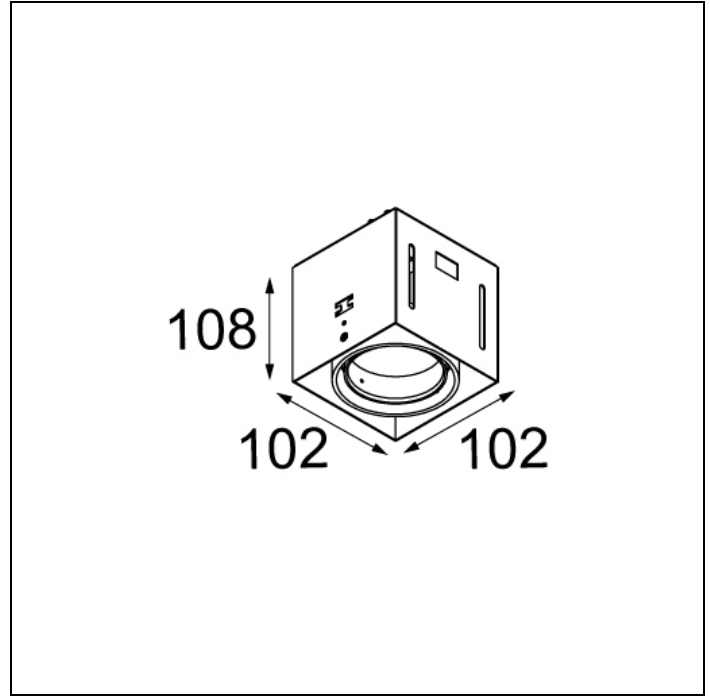

MINI MULTIPLE TRIMLESS FOR SMART RINGS