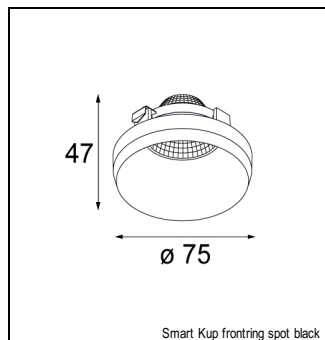

MINI MULTIPLE TRIMLESS FOR SMART RINGS

MINI MULTIPLE TRIMLESS FOR SMART RINGS 1X LED GE

ACCESSORIES

FRONTRING

12553002	SMART FLAT FRONTRING MEDIUM BLACK
12553202	SMART FLAT FRONTRING SPOT BLACK
12553209	SMART FLAT FRONTRING SPOT WHITE STRUC
12553009	SMART FLAT FRONTRING MEDIUM WHITE STRUC
12553102	SMART FLAT FRONTRING FLOOD BLACK
12553109	SMART FLAT FRONTRING FLOOD WHITE STRUC
12554209	SMART CAKE FRONTRING SPOT WHITE STRUC
12554202	SMART CAKE FRONTRING SPOT BLACK
12554009	SMART CAKE FRONTRING MEDIUM WHITE STRUC
12554002	SMART CAKE FRONTRING MEDIUM BLACK
12554109	SMART CAKE FRONTRING FLOOD WHITE STRUC
12554102	SMART CAKE FRONTRING FLOOD BLACK
12555209	SMART LOTIS FRONTRING SPOT WHITE STRUC
12555202	SMART LOTIS FRONTRING SPOT BLACK
12555009	SMART LOTIS FRONTRING MEDIUM WHITE STRUC
12555002	SMART LOTIS FRONTRING MEDIUM BLACK
12555109	SMART LOTIS FRONTRING FLOOD WHITE STRUC
12555102	SMART LOTIS FRONTRING FLOOD BLACK
12556202	SMART KUP FRONTRING SPOT BLACK
12556209	SMART KUP FRONTRING SPOT WHITE STRUC
12556002	SMART KUP FRONTRING MEDIUM BLACK
12556009	SMART KUP FRONTRING MEDIUM WHITE STRUC
12556109	SMART KUP FRONTRING FLOOD WHITE STRUC
12556102	SMART KUP FRONTRING FLOOD BLACK

HUE-MODULE

13190030	MODULAR CONNECTED 1-10V WHITE COMPONENT

HUE-BRIDGE

70000616	PHILIPS HUE BRIDGE EU
70000617	PHILIPS HUE BRIDGE UK

ACCESSORIES

HUE-DEVICE

70000614	PHILIPS HUE DIMMER SWITCH
70000615	PHILIPS HUE TAP SWITCH
70000847	PHILIPS HUE SENSOR

RECESSED-FRAME

10460130	RECESSED FRAME MINI MULTIPLE TRIMLESS 1X

CONBOX

10440130	CONBOX 137X158X130X215