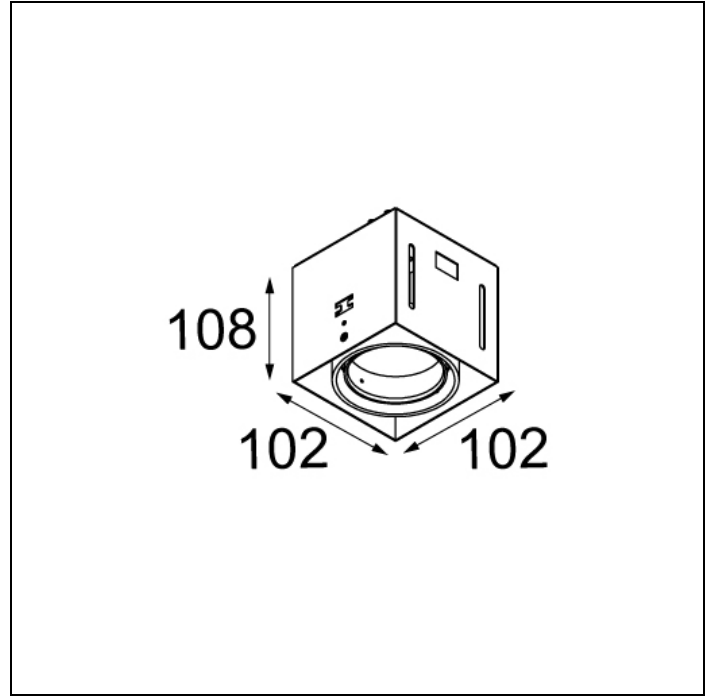

MINI MULTIPLE TRIMLESS FOR SMART RINGS

MINI MULTIPLE TRIMLESS FOR SMART RINGS 1X LED GE

After twenty years still one of the architect's favorites. Mini multiple trimless, with its minimalistic features becomes part of the interior. Its dark or white casing vanishes when switching on the light. The versatile Multiple leaves nothing to the imagination with the technology on full display, allowing this luminaire to fit well into both a minimalist and an industrial-chic environment. The gimballed system allows you to direct the light source at any angle of your choice. Connect Mini multiple trimless with Smart by adding the Smart frontrings to your recessed spot.

Art. Nr. 12535109

SPECIFICATIONS

Lamp	1x LED Array 9.2W
Gear / Transfo	LED gear not incl.
Cut-out size	l 134.5 w 107 h 120
Weight	0.72kg
Min. Distance	0.1 m
Power supply	500mA
IP	IP20
Glow Wire Test	960°
Lifetime	L80 B20 @ 50.000 hrs
CRI	90
Adjustability	v -35°/+35°