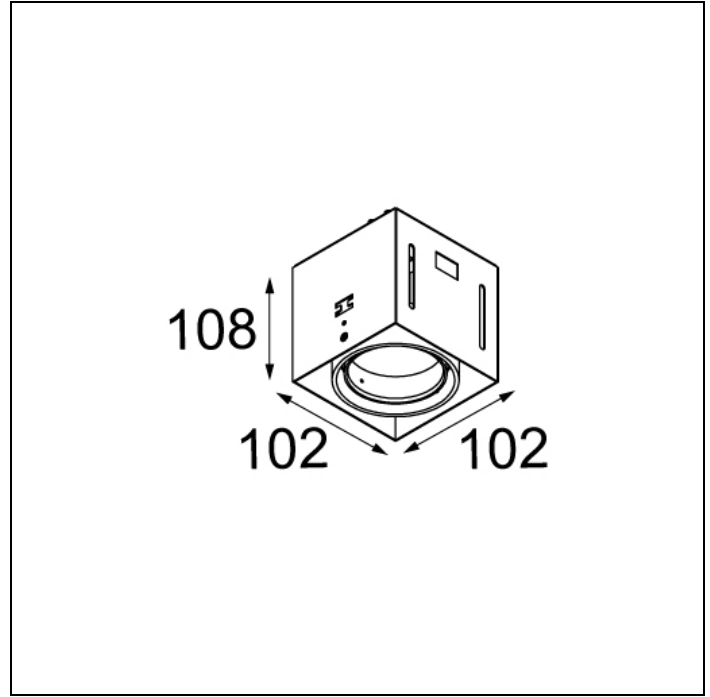

MINI MULTIPLE TRIMLESS FOR SMART RINGS

MINI MULTIPLE TRIMLESS FOR SMART RINGS 1X LED GE

After twenty years still one of the architect's favorites. Mini multiple trimless, with its minimalistic features becomes part of the interior. Its dark or white casing vanishes when switching on the light. The versatile Multiple leaves nothing to the imagination with the technology on full display, allowing this luminaire to fit well into both a minimalist and an industrial-chic environment. The gimballed system allows you to direct the light source at any angle of your choice. Connect Mini multiple trimless with Smart by adding the Smart frontrings to your recessed spot.

Art. Nr. 12535102

SPECIFICATIONS

| | |
|----------------|----------------------|
| Lamp | 1x LED Array 9.2W |
| Gear / Transfo | LED gear not incl. |
| Cut-out size | l 134.5 w 107 h 120 |
| Weight | 0.72kg |
| Min. Distance | 0.1 m |
| Power supply | 500mA |
| IP | IP20 |
| Glow Wire Test | 960° |
| Lifetime | L80 B20 @ 50.000 hrs |
| CRI | 90 |
| Adjustability | v -35°/+35° |