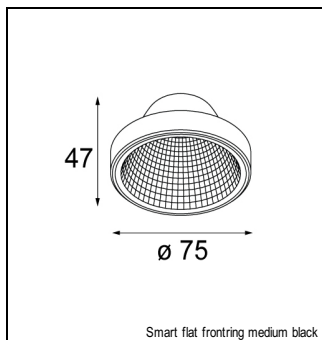

MINI MULTIPLE TRIMLESS FOR SMART RINGS

MINI MULTIPLE TRIMLESS FOR SMART RINGS 1X LED GE

ACCESSORIES

FRONTRING

12553002	SMART FLAT FRONTRING MEDIUM BLACK
12553202	SMART FLAT FRONTRING SPOT BLACK
12553209	SMART FLAT FRONTRING SPOT WHITE STRUC
12553009	SMART FLAT FRONTRING MEDIUM WHITE STRUC
12553102	SMART FLAT FRONTRING FLOOD BLACK
12553109	SMART FLAT FRONTRING FLOOD WHITE STRUC
12554209	SMART CAKE FRONTRING SPOT WHITE STRUC
12554202	SMART CAKE FRONTRING SPOT BLACK
12554009	SMART CAKE FRONTRING MEDIUM WHITE STRUC
12554002	SMART CAKE FRONTRING MEDIUM BLACK
12554109	SMART CAKE FRONTRING FLOOD WHITE STRUC
12554102	SMART CAKE FRONTRING FLOOD BLACK
12555209	SMART LOTIS FRONTRING SPOT WHITE STRUC
12555202	SMART LOTIS FRONTRING SPOT BLACK
12555009	SMART LOTIS FRONTRING MEDIUM WHITE STRUC
12555002	SMART LOTIS FRONTRING MEDIUM BLACK
12555109	SMART LOTIS FRONTRING FLOOD WHITE STRUC
12555102	SMART LOTIS FRONTRING FLOOD BLACK
12556202	SMART KUP FRONTRING SPOT BLACK
12556209	SMART KUP FRONTRING SPOT WHITE STRUC
12556002	SMART KUP FRONTRING MEDIUM BLACK
12556009	SMART KUP FRONTRING MEDIUM WHITE STRUC
12556109	SMART KUP FRONTRING FLOOD WHITE STRUC
12556102	SMART KUP FRONTRING FLOOD BLACK

HUE-MODULE

13190030	MODULAR CONNECTED 1-10V WHITE COMPONENT

HUE-BRIDGE

70000616	PHILIPS HUE BRIDGE EU
70000617	PHILIPS HUE BRIDGE UK

ACCESSORIES

HUE-DEVICE

70000614	PHILIPS HUE DIMMER SWITCH
70000615	PHILIPS HUE TAP SWITCH
70000847	PHILIPS HUE SENSOR

RECESSED-FRAME

10460130	RECESSED FRAME MINI MULTIPLE TRIMLESS 1X

CONBOX

10440130	CONBOX 137X158X130X215