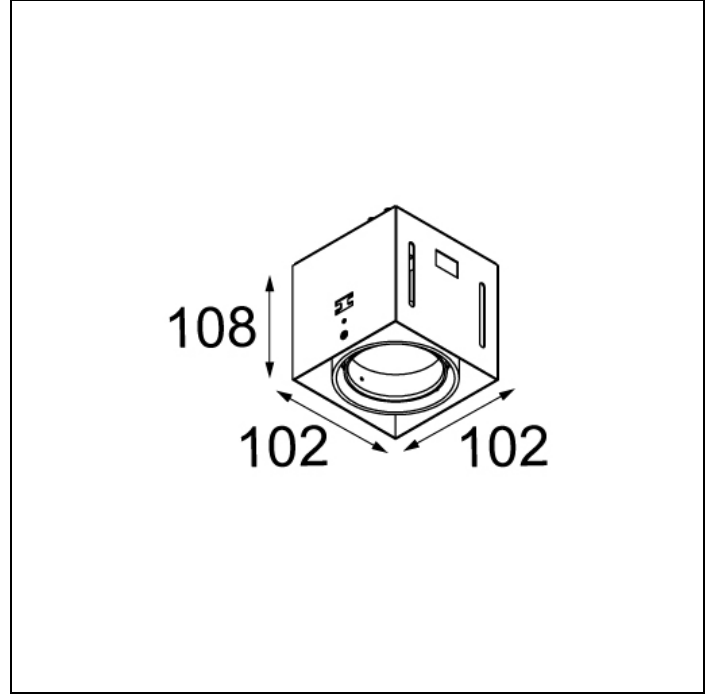

MINI MULTIPLE TRIMLESS FOR SMART RINGS

MINI MULTIPLE TRIMLESS FOR SMART RINGS 1X LED GE

After twenty years still one of the architect's favorites. Mini multiple trimless, with its minimalistic features becomes part of the interior. Its dark or white casing vanishes when switching on the light. The versatile Multiple leaves nothing to the imagination with the technology on full display, allowing this luminaire to fit well into both a minimalist and an industrial-chic environment. The gimballed system allows you to direct the light source at any angle of your choice. Connect Mini multiple trimless with Smart by adding the Smart frontrings to your recessed spot.

Art. Nr. 12535002

SPECIFICATIONS

Lamp	1x LED Array 9.2W
Gear / Transfo	LED gear not incl.
Cut-out size	l 134.5 w 107 h 120
Weight	0.72kg
Min. Distance	0.1 m
Power supply	500mA
IP	IP20
Glow Wire Test	960°
Lifetime	L80 B20 @ 50.000 hrs
CRI	90
Adjustability	v -35°/+35°