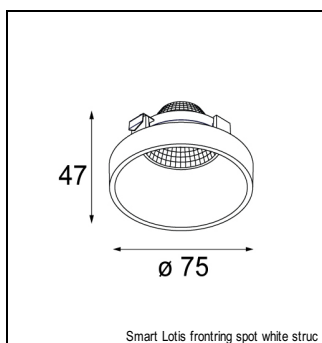

MINI MULTIPLE TRIMLESS FOR SMART RINGS

MINI MULTIPLE TRIMLESS FOR SMART RINGS 1X LED GE

ACCESSORIES

FRONTRING

12553002	SMART FLAT FRONTRING MEDIUM BLACK
12553202	SMART FLAT FRONTRING SPOT BLACK
12553209	SMART FLAT FRONTRING SPOT WHITE STRUC
12553009	SMART FLAT FRONTRING MEDIUM WHITE STRUC
12553102	SMART FLAT FRONTRING FLOOD BLACK
12553109	SMART FLAT FRONTRING FLOOD WHITE STRUC
12554209	SMART CAKE FRONTRING SPOT WHITE STRUC
12554202	SMART CAKE FRONTRING SPOT BLACK
12554009	SMART CAKE FRONTRING MEDIUM WHITE STRUC
12554002	SMART CAKE FRONTRING MEDIUM BLACK
12554109	SMART CAKE FRONTRING FLOOD WHITE STRUC
12554102	SMART CAKE FRONTRING FLOOD BLACK
12555209	SMART LOTIS FRONTRING SPOT WHITE STRUC
12555202	SMART LOTIS FRONTRING SPOT BLACK
12555009	SMART LOTIS FRONTRING MEDIUM WHITE STRUC
12555002	SMART LOTIS FRONTRING MEDIUM BLACK
12555109	SMART LOTIS FRONTRING FLOOD WHITE STRUC
12555102	SMART LOTIS FRONTRING FLOOD BLACK
12556202	SMART KUP FRONTRING SPOT BLACK
12556209	SMART KUP FRONTRING SPOT WHITE STRUC
12556002	SMART KUP FRONTRING MEDIUM BLACK
12556009	SMART KUP FRONTRING MEDIUM WHITE STRUC
12556109	SMART KUP FRONTRING FLOOD WHITE STRUC
12556102	SMART KUP FRONTRING FLOOD BLACK

HUE-MODULE

13190030	MODULAR CONNECTED 1-10V WHITE COMPONENT

HUE-BRIDGE

70000616	PHILIPS HUE BRIDGE EU
70000617	PHILIPS HUE BRIDGE UK

ACCESSORIES

HUE-DEVICE

70000614	PHILIPS HUE DIMMER SWITCH
70000615	PHILIPS HUE TAP SWITCH
70000847	PHILIPS HUE SENSOR

RECESSED-FRAME

10460130	RECESSED FRAME MINI MULTIPLE TRIMLESS 1X

CONBOX

10440130	CONBOX 137X158X130X215