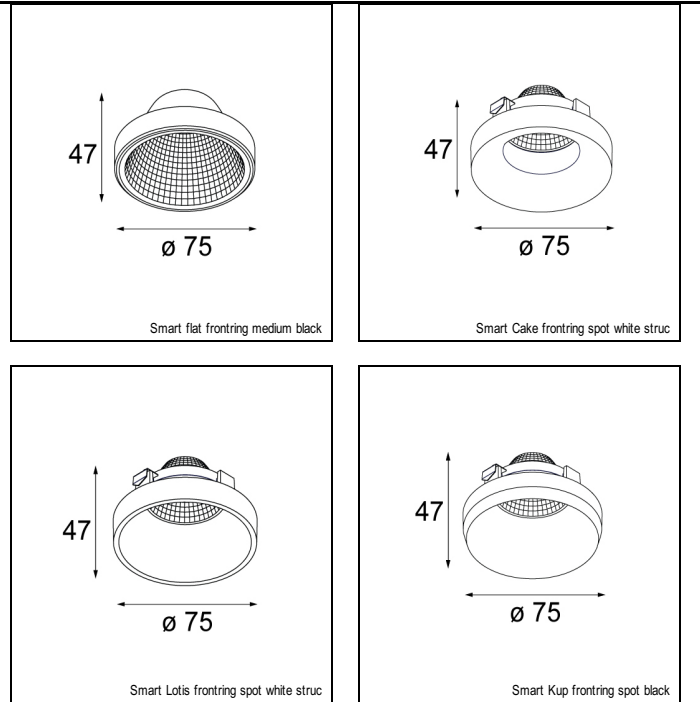

MINI MULTIPLE FOR SMART RINGS 4X LED GE

ACCESSORIES

CONBOX

10400430 | CONBOX 357X222X147X421

GYPKIT

10420430 | GYPKIT 240X387X210X210

FRONTRING

12553002	SMART FLAT FRONTRING MEDIUM BLACK
12553202	SMART FLAT FRONTRING SPOT BLACK
12553209	SMART FLAT FRONTRING SPOT WHITE STRUC
12553009	SMART FLAT FRONTRING MEDIUM WHITE STRUC
12553102	SMART FLAT FRONTRING FLOOD BLACK
12553109	SMART FLAT FRONTRING FLOOD WHITE STRUC
12554209	SMART CAKE FRONTRING SPOT WHITE STRUC
12554202	SMART CAKE FRONTRING SPOT BLACK
12554009	SMART CAKE FRONTRING MEDIUM WHITE STRUC
12554002	SMART CAKE FRONTRING MEDIUM BLACK
12554109	SMART CAKE FRONTRING FLOOD WHITE STRUC
12554102	SMART CAKE FRONTRING FLOOD BLACK
12555209	SMART LOTIS FRONTRING SPOT WHITE STRUC
12555202	SMART LOTIS FRONTRING SPOT BLACK
12555009	SMART LOTIS FRONTRING MEDIUM WHITE STRUC
12555002	SMART LOTIS FRONTRING MEDIUM BLACK
12555109	SMART LOTIS FRONTRING FLOOD WHITE STRUC
12555102	SMART LOTIS FRONTRING FLOOD BLACK
12556202	SMART KUP FRONTRING SPOT BLACK
12556209	SMART KUP FRONTRING SPOT WHITE STRUC
12556002	SMART KUP FRONTRING MEDIUM BLACK
12556009	SMART KUP FRONTRING MEDIUM WHITE STRUC
12556109	SMART KUP FRONTRING FLOOD WHITE STRUC
12556102	SMART KUP FRONTRING FLOOD BLACK

ACCESSORIES

HUE-MODULE

13190030

MODULAR CONNECTED 1-10V WHITE COMPONENT