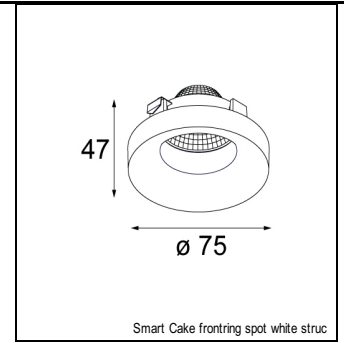

Art. Nr. 12527009

SPECIFICATIONS

Lamp	4x LED Array 9.2W
Gear / Transfo	LED gear not incl.
Cut-out size	l 210 w 210 h 120
Weight	1.93kg
Min. Distance	0.1 m
Power supply	500mA
IP	IP20
Glow Wire Test	960°
Lifetime	L80 B20 @ 50.000 hrs
CRI	90
Adjustability	v -35°/+35°

MINI MULTIPLE FOR SMART RINGS 4X LED GE

ACCESSORIES

CONBOX

10400430 | CONBOX 357X222X147X421

GYPKIT

10420430 | GYPKIT 240X387X210X210

FRONTRING

12553002	SMART FLAT FRONTRING MEDIUM BLACK
12553202	SMART FLAT FRONTRING SPOT BLACK
12553209	SMART FLAT FRONTRING SPOT WHITE STRUC
12553009	SMART FLAT FRONTRING MEDIUM WHITE STRUC
12553102	SMART FLAT FRONTRING FLOOD BLACK
12553109	SMART FLAT FRONTRING FLOOD WHITE STRUC
12554209	SMART CAKE FRONTRING SPOT WHITE STRUC
12554202	SMART CAKE FRONTRING SPOT BLACK
12554009	SMART CAKE FRONTRING MEDIUM WHITE STRUC
12554002	SMART CAKE FRONTRING MEDIUM BLACK
12554109	SMART CAKE FRONTRING FLOOD WHITE STRUC
12554102	SMART CAKE FRONTRING FLOOD BLACK
12555209	SMART LOTIS FRONTRING SPOT WHITE STRUC
12555202	SMART LOTIS FRONTRING SPOT BLACK
12555009	SMART LOTIS FRONTRING MEDIUM WHITE STRUC
12555002	SMART LOTIS FRONTRING MEDIUM BLACK
12555109	SMART LOTIS FRONTRING FLOOD WHITE STRUC
12555102	SMART LOTIS FRONTRING FLOOD BLACK
12556202	SMART KUP FRONTRING SPOT BLACK
12556209	SMART KUP FRONTRING SPOT WHITE STRUC
12556002	SMART KUP FRONTRING MEDIUM BLACK
12556009	SMART KUP FRONTRING MEDIUM WHITE STRUC
12556109	SMART KUP FRONTRING FLOOD WHITE STRUC
12556102	SMART KUP FRONTRING FLOOD BLACK