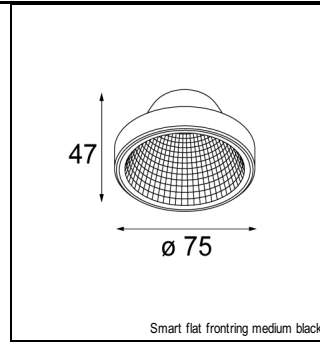

Art. Nr. 12527009

SPECIFICATIONS

Lamp	4x LED Array 9.2W
Gear / Transfo	LED gear not incl.
Cut-out size	l 210 w 210 h 120
Weight	1.93kg
Min. Distance	0.1 m
Power supply	500mA
IP	IP20
Glow Wire Test	960°
Lifetime	L80 B20 @ 50.000 hrs
CRI	90
Adjustability	v -35°/+35°

MINI MULTIPLE FOR SMART RINGS 4X LED GE

ACCESSORIES

CONBOX

10400430 | CONBOX 357X222X147X421

GYPKIT

10420430 | GYPKIT 240X387X210X210

FRONTRING

12553002	SMART FLAT FRONTRING MEDIUM BLACK
12553202	SMART FLAT FRONTRING SPOT BLACK
12553209	SMART FLAT FRONTRING SPOT WHITE STRUC
12553009	SMART FLAT FRONTRING MEDIUM WHITE STRUC
12553102	SMART FLAT FRONTRING FLOOD BLACK
12553109	SMART FLAT FRONTRING FLOOD WHITE STRUC
12554209	SMART CAKE FRONTRING SPOT WHITE STRUC
12554202	SMART CAKE FRONTRING SPOT BLACK
12554009	SMART CAKE FRONTRING MEDIUM WHITE STRUC
12554002	SMART CAKE FRONTRING MEDIUM BLACK
12554109	SMART CAKE FRONTRING FLOOD WHITE STRUC
12554102	SMART CAKE FRONTRING FLOOD BLACK
12555209	SMART LOTIS FRONTRING SPOT WHITE STRUC
12555202	SMART LOTIS FRONTRING SPOT BLACK
12555009	SMART LOTIS FRONTRING MEDIUM WHITE STRUC
12555002	SMART LOTIS FRONTRING MEDIUM BLACK
12555109	SMART LOTIS FRONTRING FLOOD WHITE STRUC
12555102	SMART LOTIS FRONTRING FLOOD BLACK
12556202	SMART KUP FRONTRING SPOT BLACK
12556209	SMART KUP FRONTRING SPOT WHITE STRUC
12556002	SMART KUP FRONTRING MEDIUM BLACK
12556009	SMART KUP FRONTRING MEDIUM WHITE STRUC
12556109	SMART KUP FRONTRING FLOOD WHITE STRUC
12556102	SMART KUP FRONTRING FLOOD BLACK