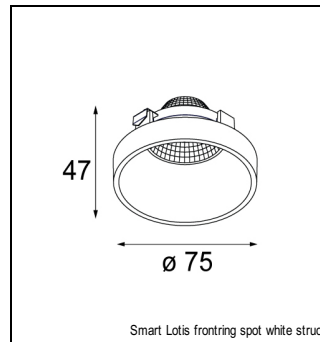

Art. Nr. 12527009

SPECIFICATIONS

Lamp	4x LED Array 9.2W
Gear / Transfo	LED gear not incl.
Cut-out size	l 210 w 210 h 120
Weight	1.93kg
Min. Distance	0.1 m
Power supply	500mA
IP	IP20
Glow Wire Test	960°
Lifetime	L80 B20 @ 50.000 hrs
CRI	90
Adjustability	v -35°/+35°

MINI MULTIPLE FOR SMART RINGS 4X LED GE

ACCESSORIES

CONBOX

10400430 | CONBOX 357X222X147X421

GYPKIT

10420430 | GYPKIT 240X387X210X210

FRONTRING

12553002	SMART FLAT FRONTRING MEDIUM BLACK
12553202	SMART FLAT FRONTRING SPOT BLACK
12553209	SMART FLAT FRONTRING SPOT WHITE STRUC
12553009	SMART FLAT FRONTRING MEDIUM WHITE STRUC
12553102	SMART FLAT FRONTRING FLOOD BLACK
12553109	SMART FLAT FRONTRING FLOOD WHITE STRUC
12554209	SMART CAKE FRONTRING SPOT WHITE STRUC
12554202	SMART CAKE FRONTRING SPOT BLACK
12554009	SMART CAKE FRONTRING MEDIUM WHITE STRUC
12554002	SMART CAKE FRONTRING MEDIUM BLACK
12554109	SMART CAKE FRONTRING FLOOD WHITE STRUC
12554102	SMART CAKE FRONTRING FLOOD BLACK
12555209	SMART LOTIS FRONTRING SPOT WHITE STRUC
12555202	SMART LOTIS FRONTRING SPOT BLACK
12555009	SMART LOTIS FRONTRING MEDIUM WHITE STRUC
12555002	SMART LOTIS FRONTRING MEDIUM BLACK
12555109	SMART LOTIS FRONTRING FLOOD WHITE STRUC
12555102	SMART LOTIS FRONTRING FLOOD BLACK
12556202	SMART KUP FRONTRING SPOT BLACK
12556209	SMART KUP FRONTRING SPOT WHITE STRUC
12556002	SMART KUP FRONTRING MEDIUM BLACK
12556009	SMART KUP FRONTRING MEDIUM WHITE STRUC
12556109	SMART KUP FRONTRING FLOOD WHITE STRUC
12556102	SMART KUP FRONTRING FLOOD BLACK