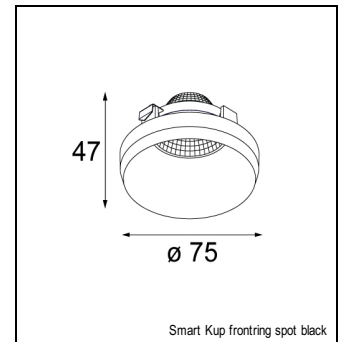

Art. Nr. 12527009

SPECIFICATIONS

Lamp	4x LED Array 9.2W
Gear / Transfo	LED gear not incl.
Cut-out size	l 210 w 210 h 120
Weight	1.93kg
Min. Distance	0.1 m
Power supply	500mA
IP	IP20
Glow Wire Test	960°
Lifetime	L80 B20 @ 50.000 hrs
CRI	90
Adjustability	v -35°/+35°

MINI MULTIPLE FOR SMART RINGS 4X LED GE

ACCESSORIES

CONBOX

10400430 | CONBOX 357X222X147X421

GYPKIT

10420430 | GYPKIT 240X387X210X210

FRONTRING

12553002	SMART FLAT FRONTRING MEDIUM BLACK
12553202	SMART FLAT FRONTRING SPOT BLACK
12553209	SMART FLAT FRONTRING SPOT WHITE STRUC
12553009	SMART FLAT FRONTRING MEDIUM WHITE STRUC
12553102	SMART FLAT FRONTRING FLOOD BLACK
12553109	SMART FLAT FRONTRING FLOOD WHITE STRUC
12554209	SMART CAKE FRONTRING SPOT WHITE STRUC
12554202	SMART CAKE FRONTRING SPOT BLACK
12554009	SMART CAKE FRONTRING MEDIUM WHITE STRUC
12554002	SMART CAKE FRONTRING MEDIUM BLACK
12554109	SMART CAKE FRONTRING FLOOD WHITE STRUC
12554102	SMART CAKE FRONTRING FLOOD BLACK
12555209	SMART LOTIS FRONTRING SPOT WHITE STRUC
12555202	SMART LOTIS FRONTRING SPOT BLACK
12555009	SMART LOTIS FRONTRING MEDIUM WHITE STRUC
12555002	SMART LOTIS FRONTRING MEDIUM BLACK
12555109	SMART LOTIS FRONTRING FLOOD WHITE STRUC
12555102	SMART LOTIS FRONTRING FLOOD BLACK
12556202	SMART KUP FRONTRING SPOT BLACK
12556209	SMART KUP FRONTRING SPOT WHITE STRUC
12556002	SMART KUP FRONTRING MEDIUM BLACK
12556009	SMART KUP FRONTRING MEDIUM WHITE STRUC
12556109	SMART KUP FRONTRING FLOOD WHITE STRUC
12556102	SMART KUP FRONTRING FLOOD BLACK