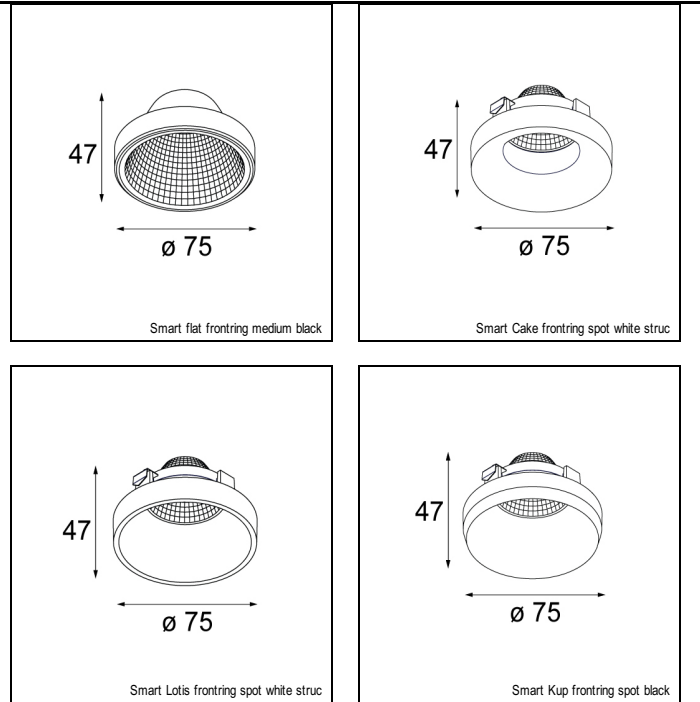

MINI MULTIPLE FOR SMART RINGS 3X LED GE

ACCESSORIES

CONBOX

10400330 | CONBOX 257X327X147X321

GYPKIT

10420330 | GYPKIT 345X287X315X110

FRONTRING

12553002	SMART FLAT FRONTRING MEDIUM BLACK
12553202	SMART FLAT FRONTRING SPOT BLACK
12553209	SMART FLAT FRONTRING SPOT WHITE STRUC
12553009	SMART FLAT FRONTRING MEDIUM WHITE STRUC
12553102	SMART FLAT FRONTRING FLOOD BLACK
12553109	SMART FLAT FRONTRING FLOOD WHITE STRUC
12554209	SMART CAKE FRONTRING SPOT WHITE STRUC
12554202	SMART CAKE FRONTRING SPOT BLACK
12554009	SMART CAKE FRONTRING MEDIUM WHITE STRUC
12554002	SMART CAKE FRONTRING MEDIUM BLACK
12554109	SMART CAKE FRONTRING FLOOD WHITE STRUC
12554102	SMART CAKE FRONTRING FLOOD BLACK
12555209	SMART LOTIS FRONTRING SPOT WHITE STRUC
12555202	SMART LOTIS FRONTRING SPOT BLACK
12555009	SMART LOTIS FRONTRING MEDIUM WHITE STRUC
12555002	SMART LOTIS FRONTRING MEDIUM BLACK
12555109	SMART LOTIS FRONTRING FLOOD WHITE STRUC
12555102	SMART LOTIS FRONTRING FLOOD BLACK
12556202	SMART KUP FRONTRING SPOT BLACK
12556209	SMART KUP FRONTRING SPOT WHITE STRUC
12556002	SMART KUP FRONTRING MEDIUM BLACK
12556009	SMART KUP FRONTRING MEDIUM WHITE STRUC
12556109	SMART KUP FRONTRING FLOOD WHITE STRUC
12556102	SMART KUP FRONTRING FLOOD BLACK

ACCESSORIES

HUE-MODULE

13190030 | MODULAR CONNECTED 1-10V WHITE COMPONENT