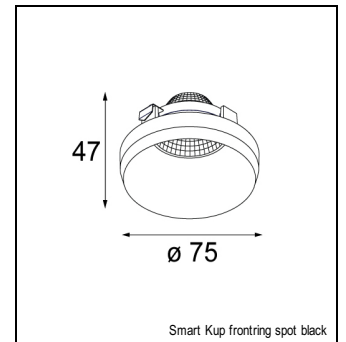

Art. Nr. 12526109

SPECIFICATIONS

Lamp	3x LED Array 9.2W
Gear / Transfo	LED gear not incl.
Cut-out size	l 315 w 110 h 120
Weight	1.59kg
Min. Distance	0.1 m
Power supply	500mA
IP	IP20
Glow Wire Test	960°
Lifetime	L80 B20 @ 50.000 hrs
CRI	90
Adjustability	v -35°/+35°

MINI MULTIPLE FOR SMART RINGS 3X LED GE

ACCESSORIES

CONBOX

10400330 | CONBOX 257X327X147X321

GYPKIT

10420330 | GYPKIT 345X287X315X110

FRONTRING

12553002	SMART FLAT FRONTRING MEDIUM BLACK
12553202	SMART FLAT FRONTRING SPOT BLACK
12553209	SMART FLAT FRONTRING SPOT WHITE STRUC
12553009	SMART FLAT FRONTRING MEDIUM WHITE STRUC
12553102	SMART FLAT FRONTRING FLOOD BLACK
12553109	SMART FLAT FRONTRING FLOOD WHITE STRUC
12554209	SMART CAKE FRONTRING SPOT WHITE STRUC
12554202	SMART CAKE FRONTRING SPOT BLACK
12554009	SMART CAKE FRONTRING MEDIUM WHITE STRUC
12554002	SMART CAKE FRONTRING MEDIUM BLACK
12554109	SMART CAKE FRONTRING FLOOD WHITE STRUC
12554102	SMART CAKE FRONTRING FLOOD BLACK
12555209	SMART LOTIS FRONTRING SPOT WHITE STRUC
12555202	SMART LOTIS FRONTRING SPOT BLACK
12555009	SMART LOTIS FRONTRING MEDIUM WHITE STRUC
12555002	SMART LOTIS FRONTRING MEDIUM BLACK
12555109	SMART LOTIS FRONTRING FLOOD WHITE STRUC
12555102	SMART LOTIS FRONTRING FLOOD BLACK
12556202	SMART KUP FRONTRING SPOT BLACK
12556209	SMART KUP FRONTRING SPOT WHITE STRUC
12556002	SMART KUP FRONTRING MEDIUM BLACK
12556009	SMART KUP FRONTRING MEDIUM WHITE STRUC
12556109	SMART KUP FRONTRING FLOOD WHITE STRUC
12556102	SMART KUP FRONTRING FLOOD BLACK