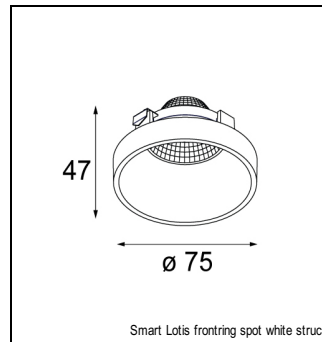

Art. Nr. 12526109

SPECIFICATIONS

Lamp	3x LED Array 9.2W
Gear / Transfo	LED gear not incl.
Cut-out size	l 315 w 110 h 120
Weight	1.59kg
Min. Distance	0.1 m
Power supply	500mA
IP	IP20
Glow Wire Test	960°
Lifetime	L80 B20 @ 50.000 hrs
CRI	90
Adjustability	v -35°/+35°

MINI MULTIPLE FOR SMART RINGS 3X LED GE

ACCESSORIES

CONBOX

10400330 | CONBOX 257X327X147X321

GYPKIT

10420330 | GYPKIT 345X287X315X110

FRONTRING

12553002	SMART FLAT FRONTRING MEDIUM BLACK
12553202	SMART FLAT FRONTRING SPOT BLACK
12553209	SMART FLAT FRONTRING SPOT WHITE STRUC
12553009	SMART FLAT FRONTRING MEDIUM WHITE STRUC
12553102	SMART FLAT FRONTRING FLOOD BLACK
12553109	SMART FLAT FRONTRING FLOOD WHITE STRUC
12554209	SMART CAKE FRONTRING SPOT WHITE STRUC
12554202	SMART CAKE FRONTRING SPOT BLACK
12554009	SMART CAKE FRONTRING MEDIUM WHITE STRUC
12554002	SMART CAKE FRONTRING MEDIUM BLACK
12554109	SMART CAKE FRONTRING FLOOD WHITE STRUC
12554102	SMART CAKE FRONTRING FLOOD BLACK
12555209	SMART LOTIS FRONTRING SPOT WHITE STRUC
12555202	SMART LOTIS FRONTRING SPOT BLACK
12555009	SMART LOTIS FRONTRING MEDIUM WHITE STRUC
12555002	SMART LOTIS FRONTRING MEDIUM BLACK
12555109	SMART LOTIS FRONTRING FLOOD WHITE STRUC
12555102	SMART LOTIS FRONTRING FLOOD BLACK
12556202	SMART KUP FRONTRING SPOT BLACK
12556209	SMART KUP FRONTRING SPOT WHITE STRUC
12556002	SMART KUP FRONTRING MEDIUM BLACK
12556009	SMART KUP FRONTRING MEDIUM WHITE STRUC
12556109	SMART KUP FRONTRING FLOOD WHITE STRUC
12556102	SMART KUP FRONTRING FLOOD BLACK