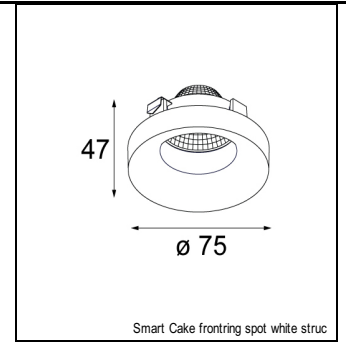

Art. Nr. 12526109

SPECIFICATIONS

Lamp	3x LED Array 9.2W
Gear / Transfo	LED gear not incl.
Cut-out size	l 315 w 110 h 120
Weight	1.59kg
Min. Distance	0.1 m
Power supply	500mA
IP	IP20
Glow Wire Test	960°
Lifetime	L80 B20 @ 50.000 hrs
CRI	90
Adjustability	v -35°/+35°

MINI MULTIPLE FOR SMART RINGS 3X LED GE

ACCESSORIES

CONBOX

10400330 | CONBOX 257X327X147X321

GYPKIT

10420330 | GYPKIT 345X287X315X110

FRONTRING

12553002	SMART FLAT FRONTRING MEDIUM BLACK
12553202	SMART FLAT FRONTRING SPOT BLACK
12553209	SMART FLAT FRONTRING SPOT WHITE STRUC
12553009	SMART FLAT FRONTRING MEDIUM WHITE STRUC
12553102	SMART FLAT FRONTRING FLOOD BLACK
12553109	SMART FLAT FRONTRING FLOOD WHITE STRUC
12554209	SMART CAKE FRONTRING SPOT WHITE STRUC
12554202	SMART CAKE FRONTRING SPOT BLACK
12554009	SMART CAKE FRONTRING MEDIUM WHITE STRUC
12554002	SMART CAKE FRONTRING MEDIUM BLACK
12554109	SMART CAKE FRONTRING FLOOD WHITE STRUC
12554102	SMART CAKE FRONTRING FLOOD BLACK
12555209	SMART LOTIS FRONTRING SPOT WHITE STRUC
12555202	SMART LOTIS FRONTRING SPOT BLACK
12555009	SMART LOTIS FRONTRING MEDIUM WHITE STRUC
12555002	SMART LOTIS FRONTRING MEDIUM BLACK
12555109	SMART LOTIS FRONTRING FLOOD WHITE STRUC
12555102	SMART LOTIS FRONTRING FLOOD BLACK
12556202	SMART KUP FRONTRING SPOT BLACK
12556209	SMART KUP FRONTRING SPOT WHITE STRUC
12556002	SMART KUP FRONTRING MEDIUM BLACK
12556009	SMART KUP FRONTRING MEDIUM WHITE STRUC
12556109	SMART KUP FRONTRING FLOOD WHITE STRUC
12556102	SMART KUP FRONTRING FLOOD BLACK