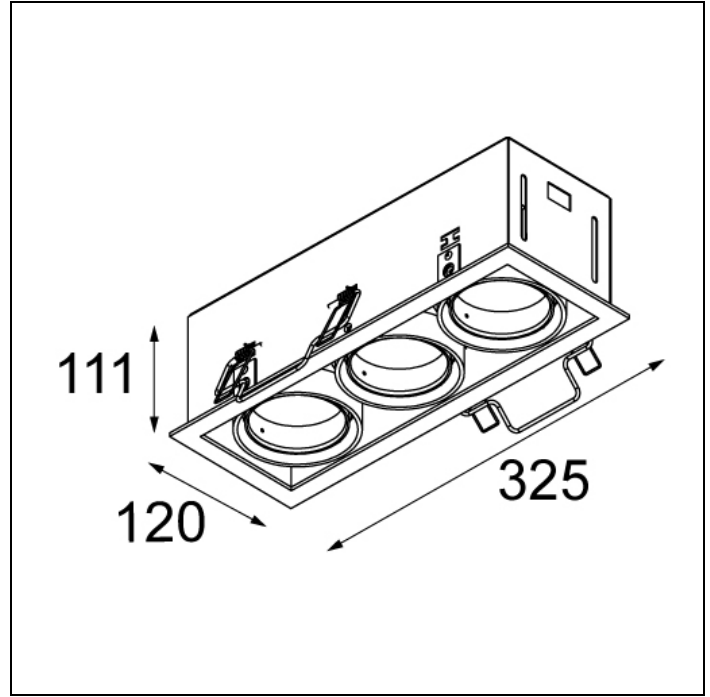

MINI MULTIPLE FOR SMART RINGS

MINI MULTIPLE FOR SMART RINGS 3X LED GE

Twenty years after its initial launch, Mini multiple is still a coveted luminaire. Mini multiple is the reference of our architectural lighting portfolio. The technology is on full display and allows this luminaire to fit well into both a minimalist and an industrial-chic environment. The gimbaled system allows you to direct the light source at any angle of your choice. Mini multiple has a very subtle alu trim. Available in one-, two-, three- and four lamps versions in different colours. Connect Mini multiple with Smart by adding the Smart frontrings to your recessed spot.

Art. Nr. 12526109

SPECIFICATIONS

Lamp	3x LED Array 9.2W
Gear / Transfo	LED gear not incl.
Cut-out size	l 315 w 110 h 120
Weight	1.59kg
Min. Distance	0.1 m
Power supply	500mA
IP	IP20
Glow Wire Test	960°
Lifetime	L80 B20 @ 50.000 hrs
CRI	90
Adjustability	v -35°/+35°