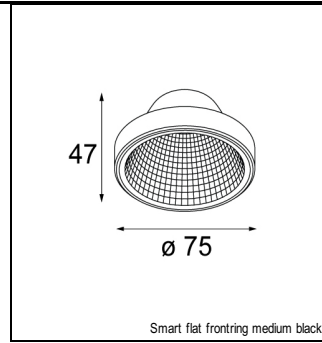

Art. Nr. 12526109

SPECIFICATIONS

Lamp	3x LED Array 9.2W
Gear / Transfo	LED gear not incl.
Cut-out size	l 315 w 110 h 120
Weight	1.59kg
Min. Distance	0.1 m
Power supply	500mA
IP	IP20
Glow Wire Test	960°
Lifetime	L80 B20 @ 50.000 hrs
CRI	90
Adjustability	v -35°/+35°

MINI MULTIPLE FOR SMART RINGS 3X LED GE

ACCESSORIES

CONBOX

10400330 | CONBOX 257X327X147X321

GYPKIT

10420330 | GYPKIT 345X287X315X110

FRONTRING

12553002	SMART FLAT FRONTRING MEDIUM BLACK
12553202	SMART FLAT FRONTRING SPOT BLACK
12553209	SMART FLAT FRONTRING SPOT WHITE STRUC
12553009	SMART FLAT FRONTRING MEDIUM WHITE STRUC
12553102	SMART FLAT FRONTRING FLOOD BLACK
12553109	SMART FLAT FRONTRING FLOOD WHITE STRUC
12554209	SMART CAKE FRONTRING SPOT WHITE STRUC
12554202	SMART CAKE FRONTRING SPOT BLACK
12554009	SMART CAKE FRONTRING MEDIUM WHITE STRUC
12554002	SMART CAKE FRONTRING MEDIUM BLACK
12554109	SMART CAKE FRONTRING FLOOD WHITE STRUC
12554102	SMART CAKE FRONTRING FLOOD BLACK
12555209	SMART LOTIS FRONTRING SPOT WHITE STRUC
12555202	SMART LOTIS FRONTRING SPOT BLACK
12555009	SMART LOTIS FRONTRING MEDIUM WHITE STRUC
12555002	SMART LOTIS FRONTRING MEDIUM BLACK
12555109	SMART LOTIS FRONTRING FLOOD WHITE STRUC
12555102	SMART LOTIS FRONTRING FLOOD BLACK
12556202	SMART KUP FRONTRING SPOT BLACK
12556209	SMART KUP FRONTRING SPOT WHITE STRUC
12556002	SMART KUP FRONTRING MEDIUM BLACK
12556009	SMART KUP FRONTRING MEDIUM WHITE STRUC
12556109	SMART KUP FRONTRING FLOOD WHITE STRUC
12556102	SMART KUP FRONTRING FLOOD BLACK