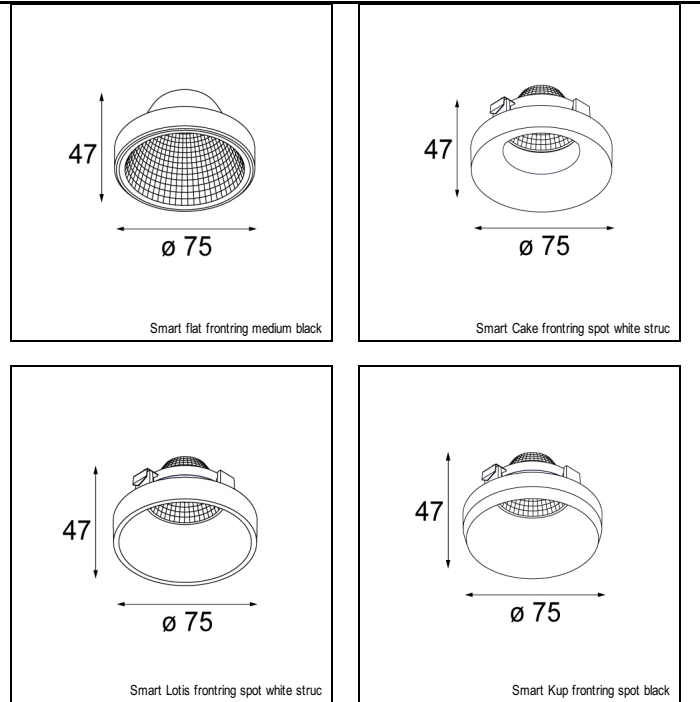

MINI MULTIPLE FOR SMART RINGS 3X LED GE

ACCESSORIES

CONBOX

10400330 | CONBOX 257X327X147X321

GYPKIT

10420330 | GYPKIT 345X287X315X110

FRONTRING

12553002	SMART FLAT FRONTRING MEDIUM BLACK
12553202	SMART FLAT FRONTRING SPOT BLACK
12553209	SMART FLAT FRONTRING SPOT WHITE STRUC
12553009	SMART FLAT FRONTRING MEDIUM WHITE STRUC
12553102	SMART FLAT FRONTRING FLOOD BLACK
12553109	SMART FLAT FRONTRING FLOOD WHITE STRUC
12554209	SMART CAKE FRONTRING SPOT WHITE STRUC
12554202	SMART CAKE FRONTRING SPOT BLACK
12554009	SMART CAKE FRONTRING MEDIUM WHITE STRUC
12554002	SMART CAKE FRONTRING MEDIUM BLACK
12554109	SMART CAKE FRONTRING FLOOD WHITE STRUC
12554102	SMART CAKE FRONTRING FLOOD BLACK
12555209	SMART LOTIS FRONTRING SPOT WHITE STRUC
12555202	SMART LOTIS FRONTRING SPOT BLACK
12555009	SMART LOTIS FRONTRING MEDIUM WHITE STRUC
12555002	SMART LOTIS FRONTRING MEDIUM BLACK
12555109	SMART LOTIS FRONTRING FLOOD WHITE STRUC
12555102	SMART LOTIS FRONTRING FLOOD BLACK
12556202	SMART KUP FRONTRING SPOT BLACK
12556209	SMART KUP FRONTRING SPOT WHITE STRUC
12556002	SMART KUP FRONTRING MEDIUM BLACK
12556009	SMART KUP FRONTRING MEDIUM WHITE STRUC
12556109	SMART KUP FRONTRING FLOOD WHITE STRUC
12556102	SMART KUP FRONTRING FLOOD BLACK