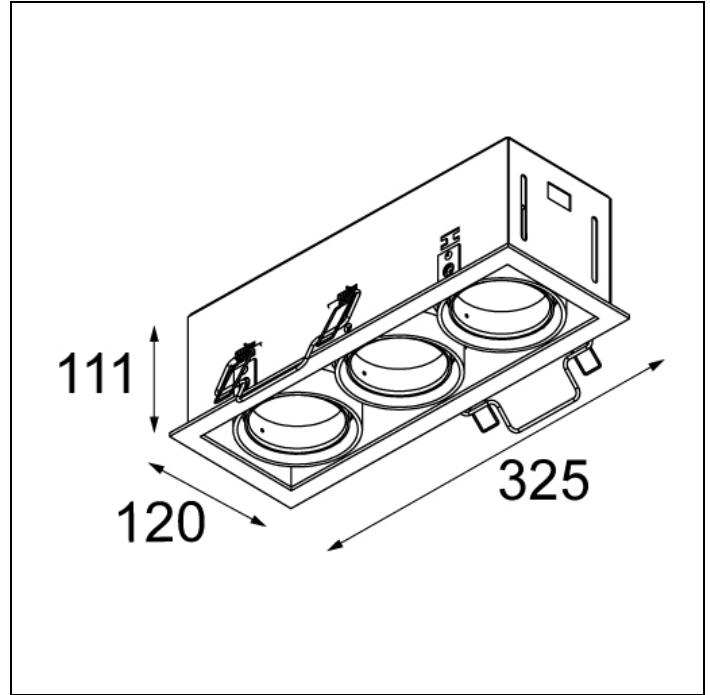

MINI MULTIPLE FOR SMART RINGS

MINI MULTIPLE FOR SMART RINGS 3X LED GE

Twenty years after its initial launch, Mini multiple is still a coveted luminaire. Mini multiple is the reference of our architectural lighting portfolio. The technology is on full display and allows this luminaire to fit well into both a minimalist and an industrial-chic environment. The gimbaled system allows you to direct the light source at any angle of your choice. Mini multiple has a very subtle alu trim. Available in one-, two-, three- and four lamps versions in different colours. Connect Mini multiple with Smart by adding the Smart frontrings to your recessed spot.

Art. Nr. 12526105

SPECIFICATIONS

Lamp	3x LED Array 9.2W
Gear / Transfo	LED gear not incl.
Cut-out size	l 315 w 110 h 120
Weight	1.59kg
Min. Distance	0.1 m
Power supply	500mA
IP	IP20
Glow Wire Test	960°
Lifetime	L80 B20 @ 50.000 hrs
CRI	90
Adjustability	v -35°/+35°