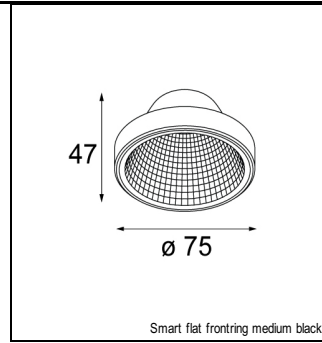

MINI MULTIPLE FOR SMART RINGS 3X LED GE

ACCESSORIES

CONBOX

10400330 | CONBOX 257X327X147X321

GYPKIT

10420330 | GYPKIT 345X287X315X110

FRONTRING

12553002	SMART FLAT FRONTRING MEDIUM BLACK
12553202	SMART FLAT FRONTRING SPOT BLACK
12553209	SMART FLAT FRONTRING SPOT WHITE STRUC
12553009	SMART FLAT FRONTRING MEDIUM WHITE STRUC
12553102	SMART FLAT FRONTRING FLOOD BLACK
12553109	SMART FLAT FRONTRING FLOOD WHITE STRUC
12554209	SMART CAKE FRONTRING SPOT WHITE STRUC
12554202	SMART CAKE FRONTRING SPOT BLACK
12554009	SMART CAKE FRONTRING MEDIUM WHITE STRUC
12554002	SMART CAKE FRONTRING MEDIUM BLACK
12554109	SMART CAKE FRONTRING FLOOD WHITE STRUC
12554102	SMART CAKE FRONTRING FLOOD BLACK
12555209	SMART LOTIS FRONTRING SPOT WHITE STRUC
12555202	SMART LOTIS FRONTRING SPOT BLACK
12555009	SMART LOTIS FRONTRING MEDIUM WHITE STRUC
12555002	SMART LOTIS FRONTRING MEDIUM BLACK
12555109	SMART LOTIS FRONTRING FLOOD WHITE STRUC
12555102	SMART LOTIS FRONTRING FLOOD BLACK
12556202	SMART KUP FRONTRING SPOT BLACK
12556209	SMART KUP FRONTRING SPOT WHITE STRUC
12556002	SMART KUP FRONTRING MEDIUM BLACK
12556009	SMART KUP FRONTRING MEDIUM WHITE STRUC
12556109	SMART KUP FRONTRING FLOOD WHITE STRUC
12556102	SMART KUP FRONTRING FLOOD BLACK

ACCESSORIES

HUE-MODULE

13190030

MODULAR CONNECTED 1-10V WHITE COMPONENT