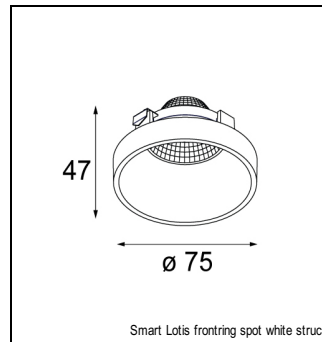

MINI MULTIPLE FOR SMART RINGS 3X LED GE

ACCESSORIES

CONBOX

10400330 | CONBOX 257X327X147X321

GYPKIT

10420330 | GYPKIT 345X287X315X110

FRONTRING

12553002	SMART FLAT FRONTRING MEDIUM BLACK
12553202	SMART FLAT FRONTRING SPOT BLACK
12553209	SMART FLAT FRONTRING SPOT WHITE STRUC
12553009	SMART FLAT FRONTRING MEDIUM WHITE STRUC
12553102	SMART FLAT FRONTRING FLOOD BLACK
12553109	SMART FLAT FRONTRING FLOOD WHITE STRUC
12554209	SMART CAKE FRONTRING SPOT WHITE STRUC
12554202	SMART CAKE FRONTRING SPOT BLACK
12554009	SMART CAKE FRONTRING MEDIUM WHITE STRUC
12554002	SMART CAKE FRONTRING MEDIUM BLACK
12554109	SMART CAKE FRONTRING FLOOD WHITE STRUC
12554102	SMART CAKE FRONTRING FLOOD BLACK
12555209	SMART LOTIS FRONTRING SPOT WHITE STRUC
12555202	SMART LOTIS FRONTRING SPOT BLACK
12555009	SMART LOTIS FRONTRING MEDIUM WHITE STRUC
12555002	SMART LOTIS FRONTRING MEDIUM BLACK
12555109	SMART LOTIS FRONTRING FLOOD WHITE STRUC
12555102	SMART LOTIS FRONTRING FLOOD BLACK
12556202	SMART KUP FRONTRING SPOT BLACK
12556209	SMART KUP FRONTRING SPOT WHITE STRUC
12556002	SMART KUP FRONTRING MEDIUM BLACK
12556009	SMART KUP FRONTRING MEDIUM WHITE STRUC
12556109	SMART KUP FRONTRING FLOOD WHITE STRUC
12556102	SMART KUP FRONTRING FLOOD BLACK

ACCESSORIES

HUE-MODULE

13190030

MODULAR CONNECTED 1-10V WHITE COMPONENT