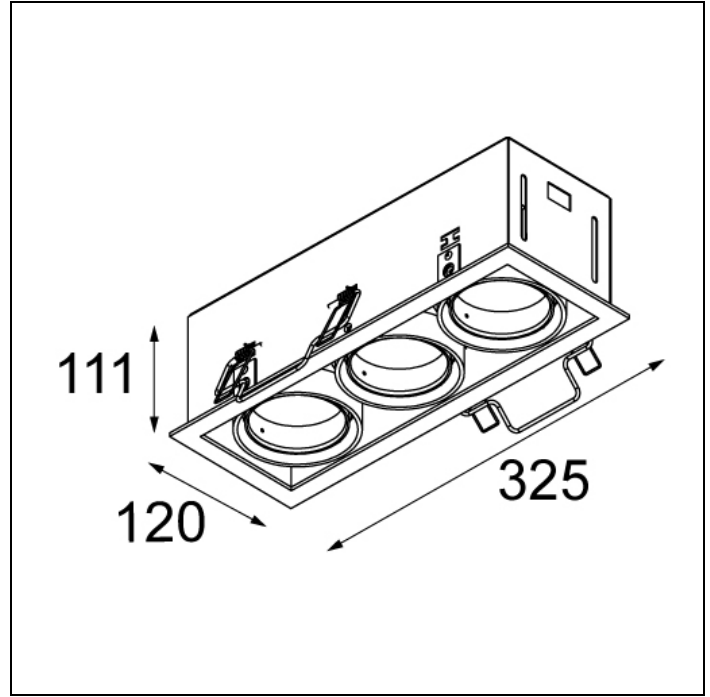

MINI MULTIPLE FOR SMART RINGS