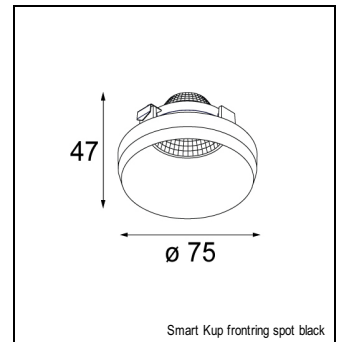

MINI MULTIPLE FOR SMART RINGS 3X LED GE

ACCESSORIES

CONBOX

10400330 | CONBOX 257X327X147X321

GYPKIT

10420330 | GYPKIT 345X287X315X110

FRONTRING

12553002	SMART FLAT FRONTRING MEDIUM BLACK
12553202	SMART FLAT FRONTRING SPOT BLACK
12553209	SMART FLAT FRONTRING SPOT WHITE STRUC
12553009	SMART FLAT FRONTRING MEDIUM WHITE STRUC
12553102	SMART FLAT FRONTRING FLOOD BLACK
12553109	SMART FLAT FRONTRING FLOOD WHITE STRUC
12554209	SMART CAKE FRONTRING SPOT WHITE STRUC
12554202	SMART CAKE FRONTRING SPOT BLACK
12554009	SMART CAKE FRONTRING MEDIUM WHITE STRUC
12554002	SMART CAKE FRONTRING MEDIUM BLACK
12554109	SMART CAKE FRONTRING FLOOD WHITE STRUC
12554102	SMART CAKE FRONTRING FLOOD BLACK
12555209	SMART LOTIS FRONTRING SPOT WHITE STRUC
12555202	SMART LOTIS FRONTRING SPOT BLACK
12555009	SMART LOTIS FRONTRING MEDIUM WHITE STRUC
12555002	SMART LOTIS FRONTRING MEDIUM BLACK
12555109	SMART LOTIS FRONTRING FLOOD WHITE STRUC
12555102	SMART LOTIS FRONTRING FLOOD BLACK
12556202	SMART KUP FRONTRING SPOT BLACK
12556209	SMART KUP FRONTRING SPOT WHITE STRUC
12556002	SMART KUP FRONTRING MEDIUM BLACK
12556009	SMART KUP FRONTRING MEDIUM WHITE STRUC
12556109	SMART KUP FRONTRING FLOOD WHITE STRUC
12556102	SMART KUP FRONTRING FLOOD BLACK

ACCESSORIES

HUE-MODULE

13190030

MODULAR CONNECTED 1-10V WHITE COMPONENT