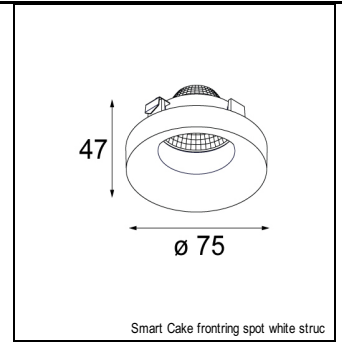

MINI MULTIPLE FOR SMART RINGS 3X LED GE

ACCESSORIES

CONBOX

10400330 | CONBOX 257X327X147X321

GYPKIT

10420330 | GYPKIT 345X287X315X110

FRONTRING

12553002	SMART FLAT FRONTRING MEDIUM BLACK
12553202	SMART FLAT FRONTRING SPOT BLACK
12553209	SMART FLAT FRONTRING SPOT WHITE STRUC
12553009	SMART FLAT FRONTRING MEDIUM WHITE STRUC
12553102	SMART FLAT FRONTRING FLOOD BLACK
12553109	SMART FLAT FRONTRING FLOOD WHITE STRUC
12554209	SMART CAKE FRONTRING SPOT WHITE STRUC
12554202	SMART CAKE FRONTRING SPOT BLACK
12554009	SMART CAKE FRONTRING MEDIUM WHITE STRUC
12554002	SMART CAKE FRONTRING MEDIUM BLACK
12554109	SMART CAKE FRONTRING FLOOD WHITE STRUC
12554102	SMART CAKE FRONTRING FLOOD BLACK
12555209	SMART LOTIS FRONTRING SPOT WHITE STRUC
12555202	SMART LOTIS FRONTRING SPOT BLACK
12555009	SMART LOTIS FRONTRING MEDIUM WHITE STRUC
12555002	SMART LOTIS FRONTRING MEDIUM BLACK
12555109	SMART LOTIS FRONTRING FLOOD WHITE STRUC
12555102	SMART LOTIS FRONTRING FLOOD BLACK
12556202	SMART KUP FRONTRING SPOT BLACK
12556209	SMART KUP FRONTRING SPOT WHITE STRUC
12556002	SMART KUP FRONTRING MEDIUM BLACK
12556009	SMART KUP FRONTRING MEDIUM WHITE STRUC
12556109	SMART KUP FRONTRING FLOOD WHITE STRUC
12556102	SMART KUP FRONTRING FLOOD BLACK

ACCESSORIES

HUE-MODULE

13190030

MODULAR CONNECTED 1-10V WHITE COMPONENT