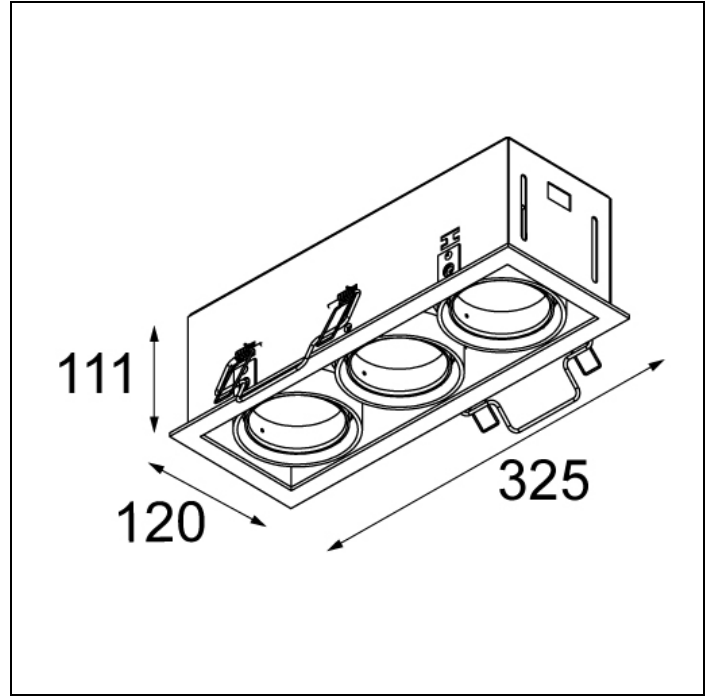

MINI MULTIPLE FOR SMART RINGS

MINI MULTIPLE FOR SMART RINGS 3X LED GE

Twenty years after its initial launch, Mini multiple is still a coveted luminaire. Mini multiple is the reference of our architectural lighting portfolio. The technology is on full display and allows this luminaire to fit well into both a minimalist and an industrial-chic environment. The gimbaled system allows you to direct the light source at any angle of your choice. Mini multiple has a very subtle alu trim. Available in one-, two-, three- and four lamps versions in different colours. Connect Mini multiple with Smart by adding the Smart frontrings to your recessed spot.

Art. Nr. 12526005

SPECIFICATIONS

Lamp	3x LED Array 9.2W
Gear / Transfo	LED gear not incl.
Cut-out size	l 315 w 110 h 120
Weight	1.59kg
Min. Distance	0.1 m
Power supply	500mA
IP	IP20
Glow Wire Test	960°
Lifetime	L80 B20 @ 50.000 hrs
CRI	90
Adjustability	v -35°/+35°