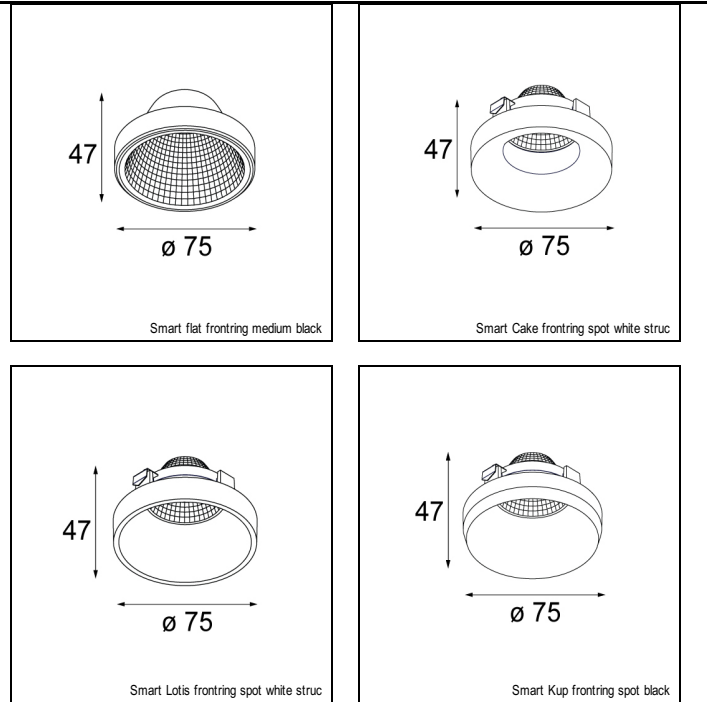

MINI MULTIPLE FOR SMART RINGS 3X LED GE

ACCESSORIES

CONBOX

10400330 | CONBOX 257X327X147X321

GYPKIT

10420330 | GYPKIT 345X287X315X110

FRONTRING

12553002	SMART FLAT FRONTRING MEDIUM BLACK
12553202	SMART FLAT FRONTRING SPOT BLACK
12553209	SMART FLAT FRONTRING SPOT WHITE STRUC
12553009	SMART FLAT FRONTRING MEDIUM WHITE STRUC
12553102	SMART FLAT FRONTRING FLOOD BLACK
12553109	SMART FLAT FRONTRING FLOOD WHITE STRUC
12554209	SMART CAKE FRONTRING SPOT WHITE STRUC
12554202	SMART CAKE FRONTRING SPOT BLACK
12554009	SMART CAKE FRONTRING MEDIUM WHITE STRUC
12554002	SMART CAKE FRONTRING MEDIUM BLACK
12554109	SMART CAKE FRONTRING FLOOD WHITE STRUC
12554102	SMART CAKE FRONTRING FLOOD BLACK
12555209	SMART LOTIS FRONTRING SPOT WHITE STRUC
12555202	SMART LOTIS FRONTRING SPOT BLACK
12555009	SMART LOTIS FRONTRING MEDIUM WHITE STRUC
12555002	SMART LOTIS FRONTRING MEDIUM BLACK
12555109	SMART LOTIS FRONTRING FLOOD WHITE STRUC
12555102	SMART LOTIS FRONTRING FLOOD BLACK
12556202	SMART KUP FRONTRING SPOT BLACK
12556209	SMART KUP FRONTRING SPOT WHITE STRUC
12556002	SMART KUP FRONTRING MEDIUM BLACK
12556009	SMART KUP FRONTRING MEDIUM WHITE STRUC
12556109	SMART KUP FRONTRING FLOOD WHITE STRUC
12556102	SMART KUP FRONTRING FLOOD BLACK