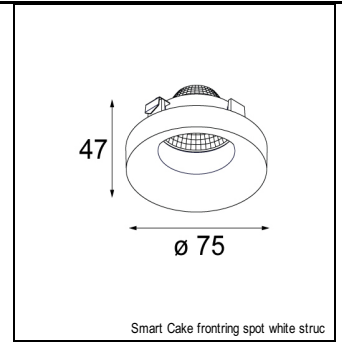

Art. Nr. 12525209

SPECIFICATIONS

Lamp	2x LED Array 9.2W
Gear / Transfo	LED gear not incl.
Cut-out size	l 210 w 110 h 120
Weight	1.14kg
Min. Distance	0.1 m
Power supply	500mA
IP	IP20
Glow Wire Test	960°
Lifetime	L80 B20 @ 50.000 hrs
CRI	90
Adjustability	v -35°/+35°

MINI MULTIPLE FOR SMART RINGS 2X LED GE

ACCESSORIES

CONBOX

10400230 | CONBOX 257X222X147X321

GYPKIT

10402030 | GYPKIT 240X287X210X110

FRONTRING

12553002	SMART FLAT FRONTRING MEDIUM BLACK
12553202	SMART FLAT FRONTRING SPOT BLACK
12553209	SMART FLAT FRONTRING SPOT WHITE STRUC
12553009	SMART FLAT FRONTRING MEDIUM WHITE STRUC
12553102	SMART FLAT FRONTRING FLOOD BLACK
12553109	SMART FLAT FRONTRING FLOOD WHITE STRUC
12554209	SMART CAKE FRONTRING SPOT WHITE STRUC
12554202	SMART CAKE FRONTRING SPOT BLACK
12554009	SMART CAKE FRONTRING MEDIUM WHITE STRUC
12554002	SMART CAKE FRONTRING MEDIUM BLACK
12554109	SMART CAKE FRONTRING FLOOD WHITE STRUC
12554102	SMART CAKE FRONTRING FLOOD BLACK
12555209	SMART LOTIS FRONTRING SPOT WHITE STRUC
12555202	SMART LOTIS FRONTRING SPOT BLACK
12555009	SMART LOTIS FRONTRING MEDIUM WHITE STRUC
12555002	SMART LOTIS FRONTRING MEDIUM BLACK
12555109	SMART LOTIS FRONTRING FLOOD WHITE STRUC
12555102	SMART LOTIS FRONTRING FLOOD BLACK
12556202	SMART KUP FRONTRING SPOT BLACK
12556209	SMART KUP FRONTRING SPOT WHITE STRUC
12556002	SMART KUP FRONTRING MEDIUM BLACK
12556009	SMART KUP FRONTRING MEDIUM WHITE STRUC
12556109	SMART KUP FRONTRING FLOOD WHITE STRUC
12556102	SMART KUP FRONTRING FLOOD BLACK