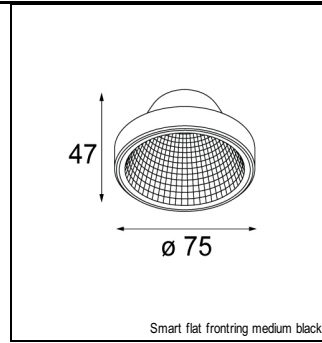

Art. Nr. 12525209

SPECIFICATIONS

Lamp	2x LED Array 9.2W
Gear / Transfo	LED gear not incl.
Cut-out size	l 210 w 110 h 120
Weight	1.14kg
Min. Distance	0.1 m
Power supply	500mA
IP	IP20
Glow Wire Test	960°
Lifetime	L80 B20 @ 50.000 hrs
CRI	90
Adjustability	v -35°/+35°

MINI MULTIPLE FOR SMART RINGS 2X LED GE

ACCESSORIES

CONBOX

10400230 | CONBOX 257X222X147X321

GYPKIT

10402030 | GYPKIT 240X287X210X110

FRONTRING

12553002	SMART FLAT FRONTRING MEDIUM BLACK
12553202	SMART FLAT FRONTRING SPOT BLACK
12553209	SMART FLAT FRONTRING SPOT WHITE STRUC
12553009	SMART FLAT FRONTRING MEDIUM WHITE STRUC
12553102	SMART FLAT FRONTRING FLOOD BLACK
12553109	SMART FLAT FRONTRING FLOOD WHITE STRUC
12554209	SMART CAKE FRONTRING SPOT WHITE STRUC
12554202	SMART CAKE FRONTRING SPOT BLACK
12554009	SMART CAKE FRONTRING MEDIUM WHITE STRUC
12554002	SMART CAKE FRONTRING MEDIUM BLACK
12554109	SMART CAKE FRONTRING FLOOD WHITE STRUC
12554102	SMART CAKE FRONTRING FLOOD BLACK
12555209	SMART LOTIS FRONTRING SPOT WHITE STRUC
12555202	SMART LOTIS FRONTRING SPOT BLACK
12555009	SMART LOTIS FRONTRING MEDIUM WHITE STRUC
12555002	SMART LOTIS FRONTRING MEDIUM BLACK
12555109	SMART LOTIS FRONTRING FLOOD WHITE STRUC
12555102	SMART LOTIS FRONTRING FLOOD BLACK
12556202	SMART KUP FRONTRING SPOT BLACK
12556209	SMART KUP FRONTRING SPOT WHITE STRUC
12556002	SMART KUP FRONTRING MEDIUM BLACK
12556009	SMART KUP FRONTRING MEDIUM WHITE STRUC
12556109	SMART KUP FRONTRING FLOOD WHITE STRUC
12556102	SMART KUP FRONTRING FLOOD BLACK