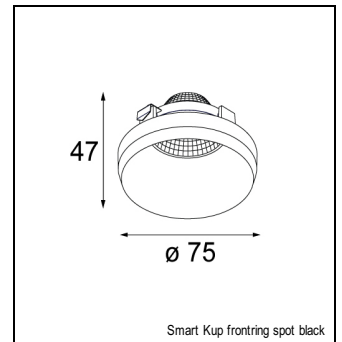

Art. Nr. 12525209

SPECIFICATIONS

Lamp	2x LED Array 9.2W
Gear / Transfo	LED gear not incl.
Cut-out size	l 210 w 110 h 120
Weight	1.14kg
Min. Distance	0.1 m
Power supply	500mA
IP	IP20
Glow Wire Test	960°
Lifetime	L80 B20 @ 50.000 hrs
CRI	90
Adjustability	v -35°/+35°

MINI MULTIPLE FOR SMART RINGS 2X LED GE

ACCESSORIES

CONBOX

10400230 | CONBOX 257X222X147X321

GYPKIT

10402030 | GYPKIT 240X287X210X110

FRONTRING

12553002	SMART FLAT FRONTRING MEDIUM BLACK
12553202	SMART FLAT FRONTRING SPOT BLACK
12553209	SMART FLAT FRONTRING SPOT WHITE STRUC
12553009	SMART FLAT FRONTRING MEDIUM WHITE STRUC
12553102	SMART FLAT FRONTRING FLOOD BLACK
12553109	SMART FLAT FRONTRING FLOOD WHITE STRUC
12554209	SMART CAKE FRONTRING SPOT WHITE STRUC
12554202	SMART CAKE FRONTRING SPOT BLACK
12554009	SMART CAKE FRONTRING MEDIUM WHITE STRUC
12554002	SMART CAKE FRONTRING MEDIUM BLACK
12554109	SMART CAKE FRONTRING FLOOD WHITE STRUC
12554102	SMART CAKE FRONTRING FLOOD BLACK
12555209	SMART LOTIS FRONTRING SPOT WHITE STRUC
12555202	SMART LOTIS FRONTRING SPOT BLACK
12555009	SMART LOTIS FRONTRING MEDIUM WHITE STRUC
12555002	SMART LOTIS FRONTRING MEDIUM BLACK
12555109	SMART LOTIS FRONTRING FLOOD WHITE STRUC
12555102	SMART LOTIS FRONTRING FLOOD BLACK
12556202	SMART KUP FRONTRING SPOT BLACK
12556209	SMART KUP FRONTRING SPOT WHITE STRUC
12556002	SMART KUP FRONTRING MEDIUM BLACK
12556009	SMART KUP FRONTRING MEDIUM WHITE STRUC
12556109	SMART KUP FRONTRING FLOOD WHITE STRUC
12556102	SMART KUP FRONTRING FLOOD BLACK