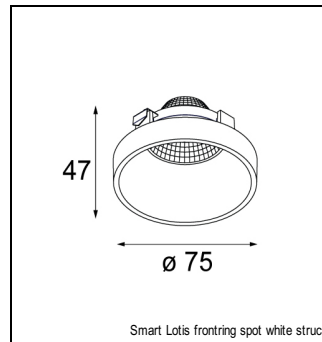

Art. Nr. 12525209

SPECIFICATIONS

Lamp	2x LED Array 9.2W
Gear / Transfo	LED gear not incl.
Cut-out size	l 210 w 110 h 120
Weight	1.14kg
Min. Distance	0.1 m
Power supply	500mA
IP	IP20
Glow Wire Test	960°
Lifetime	L80 B20 @ 50.000 hrs
CRI	90
Adjustability	v -35°/+35°

MINI MULTIPLE FOR SMART RINGS 2X LED GE

ACCESSORIES

CONBOX

10400230 | CONBOX 257X222X147X321

GYPKIT

10402030 | GYPKIT 240X287X210X110

FRONTRING

12553002	SMART FLAT FRONTRING MEDIUM BLACK
12553202	SMART FLAT FRONTRING SPOT BLACK
12553209	SMART FLAT FRONTRING SPOT WHITE STRUC
12553009	SMART FLAT FRONTRING MEDIUM WHITE STRUC
12553102	SMART FLAT FRONTRING FLOOD BLACK
12553109	SMART FLAT FRONTRING FLOOD WHITE STRUC
12554209	SMART CAKE FRONTRING SPOT WHITE STRUC
12554202	SMART CAKE FRONTRING SPOT BLACK
12554009	SMART CAKE FRONTRING MEDIUM WHITE STRUC
12554002	SMART CAKE FRONTRING MEDIUM BLACK
12554109	SMART CAKE FRONTRING FLOOD WHITE STRUC
12554102	SMART CAKE FRONTRING FLOOD BLACK
12555209	SMART LOTIS FRONTRING SPOT WHITE STRUC
12555202	SMART LOTIS FRONTRING SPOT BLACK
12555009	SMART LOTIS FRONTRING MEDIUM WHITE STRUC
12555002	SMART LOTIS FRONTRING MEDIUM BLACK
12555109	SMART LOTIS FRONTRING FLOOD WHITE STRUC
12555102	SMART LOTIS FRONTRING FLOOD BLACK
12556202	SMART KUP FRONTRING SPOT BLACK
12556209	SMART KUP FRONTRING SPOT WHITE STRUC
12556002	SMART KUP FRONTRING MEDIUM BLACK
12556009	SMART KUP FRONTRING MEDIUM WHITE STRUC
12556109	SMART KUP FRONTRING FLOOD WHITE STRUC
12556102	SMART KUP FRONTRING FLOOD BLACK