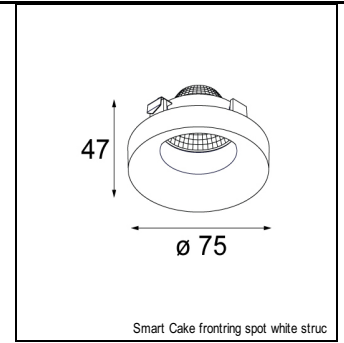

MINI MULTIPLE FOR SMART RINGS 2X LED GE

ACCESSORIES

CONBOX

10400230 | CONBOX 257X222X147X321

GYPKIT

10402030 | GYPKIT 240X287X210X110

FRONTRING

12553002	SMART FLAT FRONTRING MEDIUM BLACK
12553202	SMART FLAT FRONTRING SPOT BLACK
12553209	SMART FLAT FRONTRING SPOT WHITE STRUC
12553009	SMART FLAT FRONTRING MEDIUM WHITE STRUC
12553102	SMART FLAT FRONTRING FLOOD BLACK
12553109	SMART FLAT FRONTRING FLOOD WHITE STRUC
12554209	SMART CAKE FRONTRING SPOT WHITE STRUC
12554202	SMART CAKE FRONTRING SPOT BLACK
12554009	SMART CAKE FRONTRING MEDIUM WHITE STRUC
12554002	SMART CAKE FRONTRING MEDIUM BLACK
12554109	SMART CAKE FRONTRING FLOOD WHITE STRUC
12554102	SMART CAKE FRONTRING FLOOD BLACK
12555209	SMART LOTIS FRONTRING SPOT WHITE STRUC
12555202	SMART LOTIS FRONTRING SPOT BLACK
12555009	SMART LOTIS FRONTRING MEDIUM WHITE STRUC
12555002	SMART LOTIS FRONTRING MEDIUM BLACK
12555109	SMART LOTIS FRONTRING FLOOD WHITE STRUC
12555102	SMART LOTIS FRONTRING FLOOD BLACK
12556202	SMART KUP FRONTRING SPOT BLACK
12556209	SMART KUP FRONTRING SPOT WHITE STRUC
12556002	SMART KUP FRONTRING MEDIUM BLACK
12556009	SMART KUP FRONTRING MEDIUM WHITE STRUC
12556109	SMART KUP FRONTRING FLOOD WHITE STRUC
12556102	SMART KUP FRONTRING FLOOD BLACK

ACCESSORIES

HUE-MODULE

13190030

MODULAR CONNECTED 1-10V WHITE COMPONENT