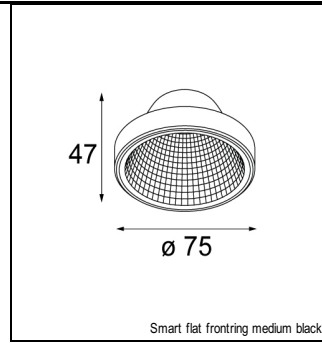

MINI MULTIPLE FOR SMART RINGS 2X LED GE

ACCESSORIES

CONBOX

10400230 | CONBOX 257X222X147X321

GYPKIT

10402030 | GYPKIT 240X287X210X110

FRONTRING

12553002	SMART FLAT FRONTRING MEDIUM BLACK
12553202	SMART FLAT FRONTRING SPOT BLACK
12553209	SMART FLAT FRONTRING SPOT WHITE STRUC
12553009	SMART FLAT FRONTRING MEDIUM WHITE STRUC
12553102	SMART FLAT FRONTRING FLOOD BLACK
12553109	SMART FLAT FRONTRING FLOOD WHITE STRUC
12554209	SMART CAKE FRONTRING SPOT WHITE STRUC
12554202	SMART CAKE FRONTRING SPOT BLACK
12554009	SMART CAKE FRONTRING MEDIUM WHITE STRUC
12554002	SMART CAKE FRONTRING MEDIUM BLACK
12554109	SMART CAKE FRONTRING FLOOD WHITE STRUC
12554102	SMART CAKE FRONTRING FLOOD BLACK
12555209	SMART LOTIS FRONTRING SPOT WHITE STRUC
12555202	SMART LOTIS FRONTRING SPOT BLACK
12555009	SMART LOTIS FRONTRING MEDIUM WHITE STRUC
12555002	SMART LOTIS FRONTRING MEDIUM BLACK
12555109	SMART LOTIS FRONTRING FLOOD WHITE STRUC
12555102	SMART LOTIS FRONTRING FLOOD BLACK
12556202	SMART KUP FRONTRING SPOT BLACK
12556209	SMART KUP FRONTRING SPOT WHITE STRUC
12556002	SMART KUP FRONTRING MEDIUM BLACK
12556009	SMART KUP FRONTRING MEDIUM WHITE STRUC
12556109	SMART KUP FRONTRING FLOOD WHITE STRUC
12556102	SMART KUP FRONTRING FLOOD BLACK

ACCESSORIES

HUE-MODULE

13190030

MODULAR CONNECTED 1-10V WHITE COMPONENT