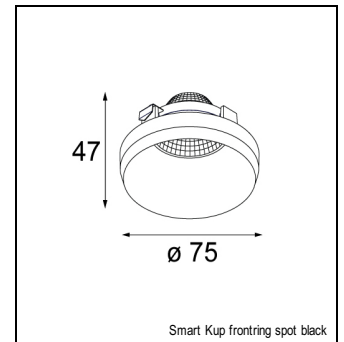

MINI MULTIPLE FOR SMART RINGS 2X LED GE

ACCESSORIES

CONBOX

10400230 | CONBOX 257X222X147X321

GYPKIT

10402030 | GYPKIT 240X287X210X110

FRONTRING

12553002	SMART FLAT FRONTRING MEDIUM BLACK
12553202	SMART FLAT FRONTRING SPOT BLACK
12553209	SMART FLAT FRONTRING SPOT WHITE STRUC
12553009	SMART FLAT FRONTRING MEDIUM WHITE STRUC
12553102	SMART FLAT FRONTRING FLOOD BLACK
12553109	SMART FLAT FRONTRING FLOOD WHITE STRUC
12554209	SMART CAKE FRONTRING SPOT WHITE STRUC
12554202	SMART CAKE FRONTRING SPOT BLACK
12554009	SMART CAKE FRONTRING MEDIUM WHITE STRUC
12554002	SMART CAKE FRONTRING MEDIUM BLACK
12554109	SMART CAKE FRONTRING FLOOD WHITE STRUC
12554102	SMART CAKE FRONTRING FLOOD BLACK
12555209	SMART LOTIS FRONTRING SPOT WHITE STRUC
12555202	SMART LOTIS FRONTRING SPOT BLACK
12555009	SMART LOTIS FRONTRING MEDIUM WHITE STRUC
12555002	SMART LOTIS FRONTRING MEDIUM BLACK
12555109	SMART LOTIS FRONTRING FLOOD WHITE STRUC
12555102	SMART LOTIS FRONTRING FLOOD BLACK
12556202	SMART KUP FRONTRING SPOT BLACK
12556209	SMART KUP FRONTRING SPOT WHITE STRUC
12556002	SMART KUP FRONTRING MEDIUM BLACK
12556009	SMART KUP FRONTRING MEDIUM WHITE STRUC
12556109	SMART KUP FRONTRING FLOOD WHITE STRUC
12556102	SMART KUP FRONTRING FLOOD BLACK

ACCESSORIES

HUE-MODULE

13190030

MODULAR CONNECTED 1-10V WHITE COMPONENT