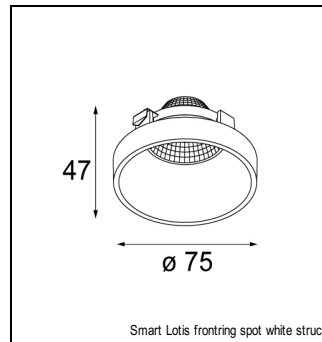

MINI MULTIPLE FOR SMART RINGS 2X LED GE

ACCESSORIES

CONBOX

10400230 | CONBOX 257X222X147X321

GYPKIT

10402030 | GYPKIT 240X287X210X110

FRONTRING

12553002	SMART FLAT FRONTRING MEDIUM BLACK
12553202	SMART FLAT FRONTRING SPOT BLACK
12553209	SMART FLAT FRONTRING SPOT WHITE STRUC
12553009	SMART FLAT FRONTRING MEDIUM WHITE STRUC
12553102	SMART FLAT FRONTRING FLOOD BLACK
12553109	SMART FLAT FRONTRING FLOOD WHITE STRUC
12554209	SMART CAKE FRONTRING SPOT WHITE STRUC
12554202	SMART CAKE FRONTRING SPOT BLACK
12554009	SMART CAKE FRONTRING MEDIUM WHITE STRUC
12554002	SMART CAKE FRONTRING MEDIUM BLACK
12554109	SMART CAKE FRONTRING FLOOD WHITE STRUC
12554102	SMART CAKE FRONTRING FLOOD BLACK
12555209	SMART LOTIS FRONTRING SPOT WHITE STRUC
12555202	SMART LOTIS FRONTRING SPOT BLACK
12555009	SMART LOTIS FRONTRING MEDIUM WHITE STRUC
12555002	SMART LOTIS FRONTRING MEDIUM BLACK
12555109	SMART LOTIS FRONTRING FLOOD WHITE STRUC
12555102	SMART LOTIS FRONTRING FLOOD BLACK
12556202	SMART KUP FRONTRING SPOT BLACK
12556209	SMART KUP FRONTRING SPOT WHITE STRUC
12556002	SMART KUP FRONTRING MEDIUM BLACK
12556009	SMART KUP FRONTRING MEDIUM WHITE STRUC
12556109	SMART KUP FRONTRING FLOOD WHITE STRUC
12556102	SMART KUP FRONTRING FLOOD BLACK

ACCESSORIES

HUE-MODULE

13190030

MODULAR CONNECTED 1-10V WHITE COMPONENT