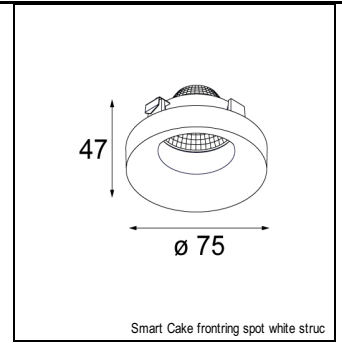

Art. Nr. 12525109

SPECIFICATIONS

Lamp	2x LED Array 9.2W
Gear / Transfo	LED gear not incl.
Cut-out size	l 210 w 110 h 120
Weight	1.14kg
Min. Distance	0.1 m
Power supply	500mA
IP	IP20
Glow Wire Test	960°
Lifetime	L80 B20 @ 50.000 hrs
CRI	90
Adjustability	v -35°/+35°

MINI MULTIPLE FOR SMART RINGS 2X LED GE

ACCESSORIES

CONBOX

10400230 | CONBOX 257X222X147X321

GYPKIT

10402030 | GYPKIT 240X287X210X110

FRONTRING

12553002	SMART FLAT FRONTRING MEDIUM BLACK
12553202	SMART FLAT FRONTRING SPOT BLACK
12553209	SMART FLAT FRONTRING SPOT WHITE STRUC
12553009	SMART FLAT FRONTRING MEDIUM WHITE STRUC
12553102	SMART FLAT FRONTRING FLOOD BLACK
12553109	SMART FLAT FRONTRING FLOOD WHITE STRUC
12554209	SMART CAKE FRONTRING SPOT WHITE STRUC
12554202	SMART CAKE FRONTRING SPOT BLACK
12554009	SMART CAKE FRONTRING MEDIUM WHITE STRUC
12554002	SMART CAKE FRONTRING MEDIUM BLACK
12554109	SMART CAKE FRONTRING FLOOD WHITE STRUC
12554102	SMART CAKE FRONTRING FLOOD BLACK
12555209	SMART LOTIS FRONTRING SPOT WHITE STRUC
12555202	SMART LOTIS FRONTRING SPOT BLACK
12555009	SMART LOTIS FRONTRING MEDIUM WHITE STRUC
12555002	SMART LOTIS FRONTRING MEDIUM BLACK
12555109	SMART LOTIS FRONTRING FLOOD WHITE STRUC
12555102	SMART LOTIS FRONTRING FLOOD BLACK
12556202	SMART KUP FRONTRING SPOT BLACK
12556209	SMART KUP FRONTRING SPOT WHITE STRUC
12556002	SMART KUP FRONTRING MEDIUM BLACK
12556009	SMART KUP FRONTRING MEDIUM WHITE STRUC
12556109	SMART KUP FRONTRING FLOOD WHITE STRUC
12556102	SMART KUP FRONTRING FLOOD BLACK