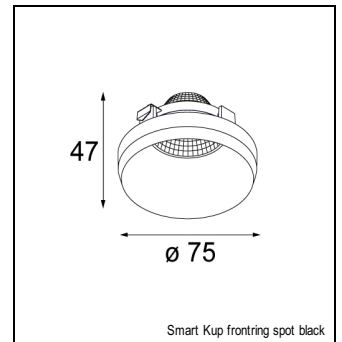

Art. Nr. 12525109

SPECIFICATIONS

Lamp	2x LED Array 9.2W
Gear / Transfo	LED gear not incl.
Cut-out size	l 210 w 110 h 120
Weight	1.14kg
Min. Distance	0.1 m
Power supply	500mA
IP	IP20
Glow Wire Test	960°
Lifetime	L80 B20 @ 50.000 hrs
CRI	90
Adjustability	v -35°/+35°

MINI MULTIPLE FOR SMART RINGS 2X LED GE

ACCESSORIES

CONBOX

10400230 | CONBOX 257X222X147X321

GYPKIT

10402030 | GYPKIT 240X287X210X110

FRONTRING

12553002	SMART FLAT FRONTRING MEDIUM BLACK
12553202	SMART FLAT FRONTRING SPOT BLACK
12553209	SMART FLAT FRONTRING SPOT WHITE STRUC
12553009	SMART FLAT FRONTRING MEDIUM WHITE STRUC
12553102	SMART FLAT FRONTRING FLOOD BLACK
12553109	SMART FLAT FRONTRING FLOOD WHITE STRUC
12554209	SMART CAKE FRONTRING SPOT WHITE STRUC
12554202	SMART CAKE FRONTRING SPOT BLACK
12554009	SMART CAKE FRONTRING MEDIUM WHITE STRUC
12554002	SMART CAKE FRONTRING MEDIUM BLACK
12554109	SMART CAKE FRONTRING FLOOD WHITE STRUC
12554102	SMART CAKE FRONTRING FLOOD BLACK
12555209	SMART LOTIS FRONTRING SPOT WHITE STRUC
12555202	SMART LOTIS FRONTRING SPOT BLACK
12555009	SMART LOTIS FRONTRING MEDIUM WHITE STRUC
12555002	SMART LOTIS FRONTRING MEDIUM BLACK
12555109	SMART LOTIS FRONTRING FLOOD WHITE STRUC
12555102	SMART LOTIS FRONTRING FLOOD BLACK
12556202	SMART KUP FRONTRING SPOT BLACK
12556209	SMART KUP FRONTRING SPOT WHITE STRUC
12556002	SMART KUP FRONTRING MEDIUM BLACK
12556009	SMART KUP FRONTRING MEDIUM WHITE STRUC
12556109	SMART KUP FRONTRING FLOOD WHITE STRUC
12556102	SMART KUP FRONTRING FLOOD BLACK