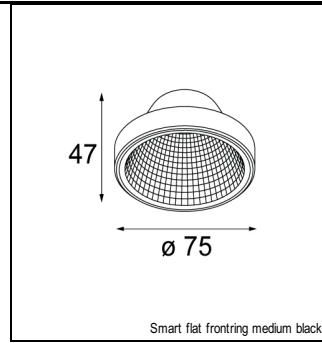

Art. Nr. 12525109

SPECIFICATIONS

Lamp	2x LED Array 9.2W
Gear / Transfo	LED gear not incl.
Cut-out size	l 210 w 110 h 120
Weight	1.14kg
Min. Distance	0.1 m
Power supply	500mA
IP	IP20
Glow Wire Test	960°
Lifetime	L80 B20 @ 50.000 hrs
CRI	90
Adjustability	v -35°/+35°

MINI MULTIPLE FOR SMART RINGS 2X LED GE

ACCESSORIES

CONBOX

10400230 | CONBOX 257X222X147X321

GYPKIT

10402030 | GYPKIT 240X287X210X110

FRONTRING

12553002	SMART FLAT FRONTRING MEDIUM BLACK
12553202	SMART FLAT FRONTRING SPOT BLACK
12553209	SMART FLAT FRONTRING SPOT WHITE STRUC
12553009	SMART FLAT FRONTRING MEDIUM WHITE STRUC
12553102	SMART FLAT FRONTRING FLOOD BLACK
12553109	SMART FLAT FRONTRING FLOOD WHITE STRUC
12554209	SMART CAKE FRONTRING SPOT WHITE STRUC
12554202	SMART CAKE FRONTRING SPOT BLACK
12554009	SMART CAKE FRONTRING MEDIUM WHITE STRUC
12554002	SMART CAKE FRONTRING MEDIUM BLACK
12554109	SMART CAKE FRONTRING FLOOD WHITE STRUC
12554102	SMART CAKE FRONTRING FLOOD BLACK
12555209	SMART LOTIS FRONTRING SPOT WHITE STRUC
12555202	SMART LOTIS FRONTRING SPOT BLACK
12555009	SMART LOTIS FRONTRING MEDIUM WHITE STRUC
12555002	SMART LOTIS FRONTRING MEDIUM BLACK
12555109	SMART LOTIS FRONTRING FLOOD WHITE STRUC
12555102	SMART LOTIS FRONTRING FLOOD BLACK
12556202	SMART KUP FRONTRING SPOT BLACK
12556209	SMART KUP FRONTRING SPOT WHITE STRUC
12556002	SMART KUP FRONTRING MEDIUM BLACK
12556009	SMART KUP FRONTRING MEDIUM WHITE STRUC
12556109	SMART KUP FRONTRING FLOOD WHITE STRUC
12556102	SMART KUP FRONTRING FLOOD BLACK