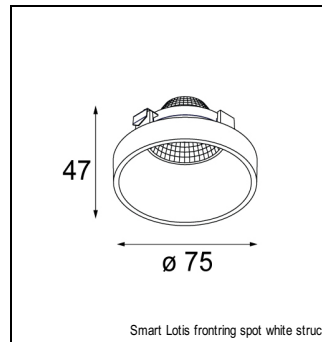

Art. Nr. 12525109

SPECIFICATIONS

Lamp	2x LED Array 9.2W
Gear / Transfo	LED gear not incl.
Cut-out size	l 210 w 110 h 120
Weight	1.14kg
Min. Distance	0.1 m
Power supply	500mA
IP	IP20
Glow Wire Test	960°
Lifetime	L80 B20 @ 50.000 hrs
CRI	90
Adjustability	v -35°/+35°

MINI MULTIPLE FOR SMART RINGS 2X LED GE

ACCESSORIES

CONBOX

10400230 | CONBOX 257X222X147X321

GYPKIT

10402030 | GYPKIT 240X287X210X110

FRONTRING

12553002	SMART FLAT FRONTRING MEDIUM BLACK
12553202	SMART FLAT FRONTRING SPOT BLACK
12553209	SMART FLAT FRONTRING SPOT WHITE STRUC
12553009	SMART FLAT FRONTRING MEDIUM WHITE STRUC
12553102	SMART FLAT FRONTRING FLOOD BLACK
12553109	SMART FLAT FRONTRING FLOOD WHITE STRUC
12554209	SMART CAKE FRONTRING SPOT WHITE STRUC
12554202	SMART CAKE FRONTRING SPOT BLACK
12554009	SMART CAKE FRONTRING MEDIUM WHITE STRUC
12554002	SMART CAKE FRONTRING MEDIUM BLACK
12554109	SMART CAKE FRONTRING FLOOD WHITE STRUC
12554102	SMART CAKE FRONTRING FLOOD BLACK
12555209	SMART LOTIS FRONTRING SPOT WHITE STRUC
12555202	SMART LOTIS FRONTRING SPOT BLACK
12555009	SMART LOTIS FRONTRING MEDIUM WHITE STRUC
12555002	SMART LOTIS FRONTRING MEDIUM BLACK
12555109	SMART LOTIS FRONTRING FLOOD WHITE STRUC
12555102	SMART LOTIS FRONTRING FLOOD BLACK
12556202	SMART KUP FRONTRING SPOT BLACK
12556209	SMART KUP FRONTRING SPOT WHITE STRUC
12556002	SMART KUP FRONTRING MEDIUM BLACK
12556009	SMART KUP FRONTRING MEDIUM WHITE STRUC
12556109	SMART KUP FRONTRING FLOOD WHITE STRUC
12556102	SMART KUP FRONTRING FLOOD BLACK