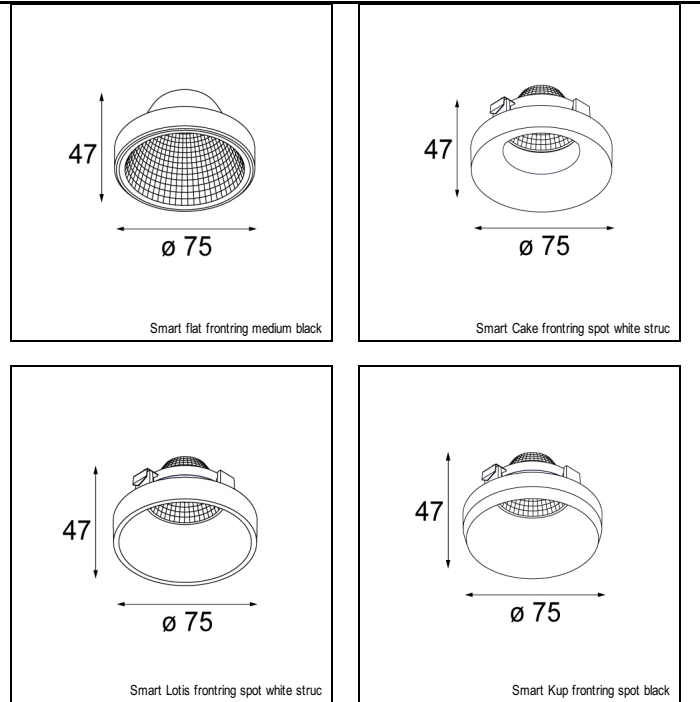

Art. Nr. 12525105

SPECIFICATIONS

Lamp	2x LED Array 9.2W
Gear / Transfo	LED gear not incl.
Cut-out size	l 210 w 110 h 120
Weight	1.14kg
Min. Distance	0.1 m
Power supply	500mA
IP	IP20
Glow Wire Test	960°
Lifetime	L80 B20 @ 50.000 hrs
CRI	90
Adjustability	v -35°/+35°

MINI MULTIPLE FOR SMART RINGS 2X LED GE

ACCESSORIES

CONBOX

10400230 | CONBOX 257X222X147X321

GYPKIT

10402030 | GYPKIT 240X287X210X110

FRONTRING

12553002	SMART FLAT FRONTRING MEDIUM BLACK
12553202	SMART FLAT FRONTRING SPOT BLACK
12553209	SMART FLAT FRONTRING SPOT WHITE STRUC
12553009	SMART FLAT FRONTRING MEDIUM WHITE STRUC
12553102	SMART FLAT FRONTRING FLOOD BLACK
12553109	SMART FLAT FRONTRING FLOOD WHITE STRUC
12554209	SMART CAKE FRONTRING SPOT WHITE STRUC
12554202	SMART CAKE FRONTRING SPOT BLACK
12554009	SMART CAKE FRONTRING MEDIUM WHITE STRUC
12554002	SMART CAKE FRONTRING MEDIUM BLACK
12554109	SMART CAKE FRONTRING FLOOD WHITE STRUC
12554102	SMART CAKE FRONTRING FLOOD BLACK
12555209	SMART LOTIS FRONTRING SPOT WHITE STRUC
12555202	SMART LOTIS FRONTRING SPOT BLACK
12555009	SMART LOTIS FRONTRING MEDIUM WHITE STRUC
12555002	SMART LOTIS FRONTRING MEDIUM BLACK
12555109	SMART LOTIS FRONTRING FLOOD WHITE STRUC
12555102	SMART LOTIS FRONTRING FLOOD BLACK
12556202	SMART KUP FRONTRING SPOT BLACK
12556209	SMART KUP FRONTRING SPOT WHITE STRUC
12556002	SMART KUP FRONTRING MEDIUM BLACK
12556009	SMART KUP FRONTRING MEDIUM WHITE STRUC
12556109	SMART KUP FRONTRING FLOOD WHITE STRUC
12556102	SMART KUP FRONTRING FLOOD BLACK