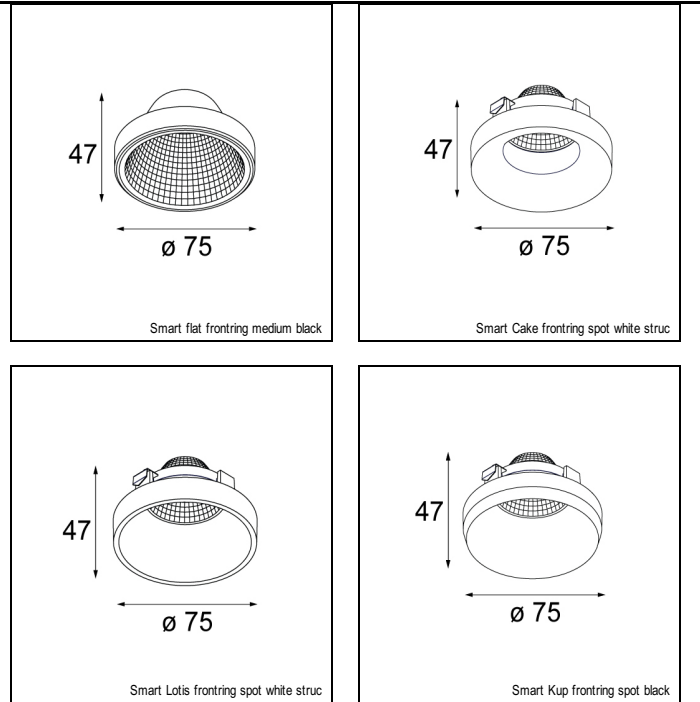

MINI MULTIPLE FOR SMART RINGS 2X LED GE

ACCESSORIES

CONBOX

10400230 | CONBOX 257X222X147X321

GYPKIT

10402030 | GYPKIT 240X287X210X110

FRONTRING

12553002	SMART FLAT FRONTRING MEDIUM BLACK
12553202	SMART FLAT FRONTRING SPOT BLACK
12553209	SMART FLAT FRONTRING SPOT WHITE STRUC
12553009	SMART FLAT FRONTRING MEDIUM WHITE STRUC
12553102	SMART FLAT FRONTRING FLOOD BLACK
12553109	SMART FLAT FRONTRING FLOOD WHITE STRUC
12554209	SMART CAKE FRONTRING SPOT WHITE STRUC
12554202	SMART CAKE FRONTRING SPOT BLACK
12554009	SMART CAKE FRONTRING MEDIUM WHITE STRUC
12554002	SMART CAKE FRONTRING MEDIUM BLACK
12554109	SMART CAKE FRONTRING FLOOD WHITE STRUC
12554102	SMART CAKE FRONTRING FLOOD BLACK
12555209	SMART LOTIS FRONTRING SPOT WHITE STRUC
12555202	SMART LOTIS FRONTRING SPOT BLACK
12555009	SMART LOTIS FRONTRING MEDIUM WHITE STRUC
12555002	SMART LOTIS FRONTRING MEDIUM BLACK
12555109	SMART LOTIS FRONTRING FLOOD WHITE STRUC
12555102	SMART LOTIS FRONTRING FLOOD BLACK
12556202	SMART KUP FRONTRING SPOT BLACK
12556209	SMART KUP FRONTRING SPOT WHITE STRUC
12556002	SMART KUP FRONTRING MEDIUM BLACK
12556009	SMART KUP FRONTRING MEDIUM WHITE STRUC
12556109	SMART KUP FRONTRING FLOOD WHITE STRUC
12556102	SMART KUP FRONTRING FLOOD BLACK

ACCESSORIES

HUE-MODULE

13190030 | MODULAR CONNECTED 1-10V WHITE COMPONENT