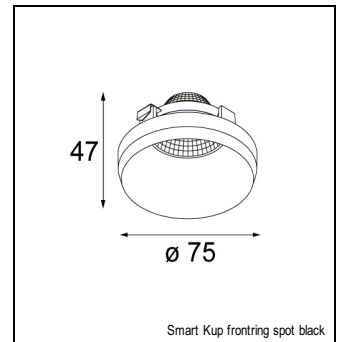

Art. Nr. 12524209

SPECIFICATIONS

Lamp	1x LED Array 9.2W
Gear / Transfo	LED gear not incl.
Cut-out size	l 110 w 110 h 120
Weight	0.69kg
Min. Distance	0.1 m
Power supply	500mA
IP	IP20
Glow Wire Test	960°
Lifetime	L80 B20 @ 50.000 hrs
CRI	90
Adjustability	v -35°/+35°

MINI MULTIPLE FOR SMART RINGS 1X LED GE

ACCESSORIES

CONBOX

10400130 | CONBOX 122X257X147X186

GYPKIT

10420130 | GYPKIT 255X152X110X110

FRONTRING

12553002	SMART FLAT FRONTRING MEDIUM BLACK
12553202	SMART FLAT FRONTRING SPOT BLACK
12553209	SMART FLAT FRONTRING SPOT WHITE STRUC
12553009	SMART FLAT FRONTRING MEDIUM WHITE STRUC
12553102	SMART FLAT FRONTRING FLOOD BLACK
12553109	SMART FLAT FRONTRING FLOOD WHITE STRUC
12554209	SMART CAKE FRONTRING SPOT WHITE STRUC
12554202	SMART CAKE FRONTRING SPOT BLACK
12554009	SMART CAKE FRONTRING MEDIUM WHITE STRUC
12554002	SMART CAKE FRONTRING MEDIUM BLACK
12554109	SMART CAKE FRONTRING FLOOD WHITE STRUC
12554102	SMART CAKE FRONTRING FLOOD BLACK
12555209	SMART LOTIS FRONTRING SPOT WHITE STRUC
12555202	SMART LOTIS FRONTRING SPOT BLACK
12555009	SMART LOTIS FRONTRING MEDIUM WHITE STRUC
12555002	SMART LOTIS FRONTRING MEDIUM BLACK
12555109	SMART LOTIS FRONTRING FLOOD WHITE STRUC
12555102	SMART LOTIS FRONTRING FLOOD BLACK
12556202	SMART KUP FRONTRING SPOT BLACK
12556209	SMART KUP FRONTRING SPOT WHITE STRUC
12556002	SMART KUP FRONTRING MEDIUM BLACK
12556009	SMART KUP FRONTRING MEDIUM WHITE STRUC
12556109	SMART KUP FRONTRING FLOOD WHITE STRUC
12556102	SMART KUP FRONTRING FLOOD BLACK