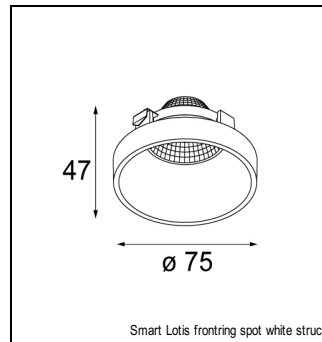

Art. Nr. 12524209

SPECIFICATIONS

Lamp	1x LED Array 9.2W
Gear / Transfo	LED gear not incl.
Cut-out size	l 110 w 110 h 120
Weight	0.69kg
Min. Distance	0.1 m
Power supply	500mA
IP	IP20
Glow Wire Test	960°
Lifetime	L80 B20 @ 50.000 hrs
CRI	90
Adjustability	v -35°/+35°

MINI MULTIPLE FOR SMART RINGS 1X LED GE

ACCESSORIES

CONBOX

10400130 | CONBOX 122X257X147X186

GYPKIT

10420130 | GYPKIT 255X152X110X110

FRONTRING

12553002	SMART FLAT FRONTRING MEDIUM BLACK
12553202	SMART FLAT FRONTRING SPOT BLACK
12553209	SMART FLAT FRONTRING SPOT WHITE STRUC
12553009	SMART FLAT FRONTRING MEDIUM WHITE STRUC
12553102	SMART FLAT FRONTRING FLOOD BLACK
12553109	SMART FLAT FRONTRING FLOOD WHITE STRUC
12554209	SMART CAKE FRONTRING SPOT WHITE STRUC
12554202	SMART CAKE FRONTRING SPOT BLACK
12554009	SMART CAKE FRONTRING MEDIUM WHITE STRUC
12554002	SMART CAKE FRONTRING MEDIUM BLACK
12554109	SMART CAKE FRONTRING FLOOD WHITE STRUC
12554102	SMART CAKE FRONTRING FLOOD BLACK
12555209	SMART LOTIS FRONTRING SPOT WHITE STRUC
12555202	SMART LOTIS FRONTRING SPOT BLACK
12555009	SMART LOTIS FRONTRING MEDIUM WHITE STRUC
12555002	SMART LOTIS FRONTRING MEDIUM BLACK
12555109	SMART LOTIS FRONTRING FLOOD WHITE STRUC
12555102	SMART LOTIS FRONTRING FLOOD BLACK
12556202	SMART KUP FRONTRING SPOT BLACK
12556209	SMART KUP FRONTRING SPOT WHITE STRUC
12556002	SMART KUP FRONTRING MEDIUM BLACK
12556009	SMART KUP FRONTRING MEDIUM WHITE STRUC
12556109	SMART KUP FRONTRING FLOOD WHITE STRUC
12556102	SMART KUP FRONTRING FLOOD BLACK