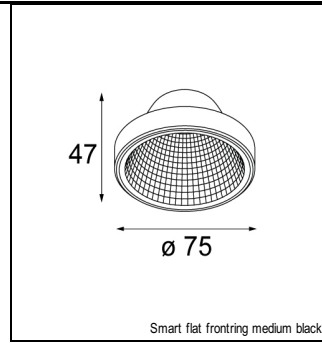

Art. Nr. 12524209

SPECIFICATIONS

Lamp	1x LED Array 9.2W
Gear / Transfo	LED gear not incl.
Cut-out size	l 110 w 110 h 120
Weight	0.69kg
Min. Distance	0.1 m
Power supply	500mA
IP	IP20
Glow Wire Test	960°
Lifetime	L80 B20 @ 50.000 hrs
CRI	90
Adjustability	v -35°/+35°

MINI MULTIPLE FOR SMART RINGS 1X LED GE

ACCESSORIES

CONBOX

10400130 | CONBOX 122X257X147X186

GYPKIT

10420130 | GYPKIT 255X152X110X110

FRONTRING

12553002	SMART FLAT FRONTRING MEDIUM BLACK
12553202	SMART FLAT FRONTRING SPOT BLACK
12553209	SMART FLAT FRONTRING SPOT WHITE STRUC
12553009	SMART FLAT FRONTRING MEDIUM WHITE STRUC
12553102	SMART FLAT FRONTRING FLOOD BLACK
12553109	SMART FLAT FRONTRING FLOOD WHITE STRUC
12554209	SMART CAKE FRONTRING SPOT WHITE STRUC
12554202	SMART CAKE FRONTRING SPOT BLACK
12554009	SMART CAKE FRONTRING MEDIUM WHITE STRUC
12554002	SMART CAKE FRONTRING MEDIUM BLACK
12554109	SMART CAKE FRONTRING FLOOD WHITE STRUC
12554102	SMART CAKE FRONTRING FLOOD BLACK
12555209	SMART LOTIS FRONTRING SPOT WHITE STRUC
12555202	SMART LOTIS FRONTRING SPOT BLACK
12555009	SMART LOTIS FRONTRING MEDIUM WHITE STRUC
12555002	SMART LOTIS FRONTRING MEDIUM BLACK
12555109	SMART LOTIS FRONTRING FLOOD WHITE STRUC
12555102	SMART LOTIS FRONTRING FLOOD BLACK
12556202	SMART KUP FRONTRING SPOT BLACK
12556209	SMART KUP FRONTRING SPOT WHITE STRUC
12556002	SMART KUP FRONTRING MEDIUM BLACK
12556009	SMART KUP FRONTRING MEDIUM WHITE STRUC
12556109	SMART KUP FRONTRING FLOOD WHITE STRUC
12556102	SMART KUP FRONTRING FLOOD BLACK