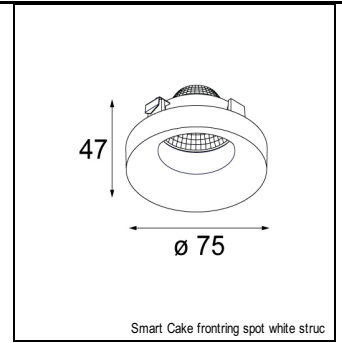

Art. Nr. 12524209

SPECIFICATIONS

Lamp	1x LED Array 9.2W
Gear / Transfo	LED gear not incl.
Cut-out size	l 110 w 110 h 120
Weight	0.69kg
Min. Distance	0.1 m
Power supply	500mA
IP	IP20
Glow Wire Test	960°
Lifetime	L80 B20 @ 50.000 hrs
CRI	90
Adjustability	v -35°/+35°

MINI MULTIPLE FOR SMART RINGS 1X LED GE

ACCESSORIES

CONBOX

10400130 | CONBOX 122X257X147X186

GYPKIT

10420130 | GYPKIT 255X152X110X110

FRONTRING

12553002	SMART FLAT FRONTRING MEDIUM BLACK
12553202	SMART FLAT FRONTRING SPOT BLACK
12553209	SMART FLAT FRONTRING SPOT WHITE STRUC
12553009	SMART FLAT FRONTRING MEDIUM WHITE STRUC
12553102	SMART FLAT FRONTRING FLOOD BLACK
12553109	SMART FLAT FRONTRING FLOOD WHITE STRUC
12554209	SMART CAKE FRONTRING SPOT WHITE STRUC
12554202	SMART CAKE FRONTRING SPOT BLACK
12554009	SMART CAKE FRONTRING MEDIUM WHITE STRUC
12554002	SMART CAKE FRONTRING MEDIUM BLACK
12554109	SMART CAKE FRONTRING FLOOD WHITE STRUC
12554102	SMART CAKE FRONTRING FLOOD BLACK
12555209	SMART LOTIS FRONTRING SPOT WHITE STRUC
12555202	SMART LOTIS FRONTRING SPOT BLACK
12555009	SMART LOTIS FRONTRING MEDIUM WHITE STRUC
12555002	SMART LOTIS FRONTRING MEDIUM BLACK
12555109	SMART LOTIS FRONTRING FLOOD WHITE STRUC
12555102	SMART LOTIS FRONTRING FLOOD BLACK
12556202	SMART KUP FRONTRING SPOT BLACK
12556209	SMART KUP FRONTRING SPOT WHITE STRUC
12556002	SMART KUP FRONTRING MEDIUM BLACK
12556009	SMART KUP FRONTRING MEDIUM WHITE STRUC
12556109	SMART KUP FRONTRING FLOOD WHITE STRUC
12556102	SMART KUP FRONTRING FLOOD BLACK