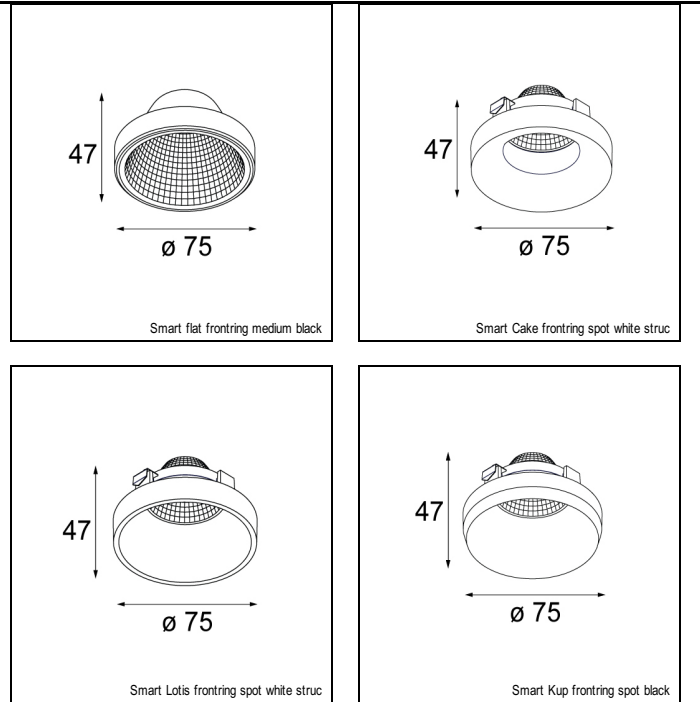

Art. Nr. 12524105

SPECIFICATIONS

Lamp	1x LED Array 9.2W
Gear / Transfo	LED gear not incl.
Cut-out size	l 110 w 110 h 120
Weight	0.69kg
Min. Distance	0.1 m
Power supply	500mA
IP	IP20
Glow Wire Test	960°
Lifetime	L80 B20 @ 50.000 hrs
CRI	90
Adjustability	v -35°/+35°

MINI MULTIPLE FOR SMART RINGS 1X LED GE

ACCESSORIES

CONBOX

10400130 | CONBOX 122X257X147X186

GYPKIT

10420130 | GYPKIT 255X152X110X110

FRONTRING

12553002	SMART FLAT FRONTRING MEDIUM BLACK
12553202	SMART FLAT FRONTRING SPOT BLACK
12553209	SMART FLAT FRONTRING SPOT WHITE STRUC
12553009	SMART FLAT FRONTRING MEDIUM WHITE STRUC
12553102	SMART FLAT FRONTRING FLOOD BLACK
12553109	SMART FLAT FRONTRING FLOOD WHITE STRUC
12554209	SMART CAKE FRONTRING SPOT WHITE STRUC
12554202	SMART CAKE FRONTRING SPOT BLACK
12554009	SMART CAKE FRONTRING MEDIUM WHITE STRUC
12554002	SMART CAKE FRONTRING MEDIUM BLACK
12554109	SMART CAKE FRONTRING FLOOD WHITE STRUC
12554102	SMART CAKE FRONTRING FLOOD BLACK
12555209	SMART LOTIS FRONTRING SPOT WHITE STRUC
12555202	SMART LOTIS FRONTRING SPOT BLACK
12555009	SMART LOTIS FRONTRING MEDIUM WHITE STRUC
12555002	SMART LOTIS FRONTRING MEDIUM BLACK
12555109	SMART LOTIS FRONTRING FLOOD WHITE STRUC
12555102	SMART LOTIS FRONTRING FLOOD BLACK
12556202	SMART KUP FRONTRING SPOT BLACK
12556209	SMART KUP FRONTRING SPOT WHITE STRUC
12556002	SMART KUP FRONTRING MEDIUM BLACK
12556009	SMART KUP FRONTRING MEDIUM WHITE STRUC
12556109	SMART KUP FRONTRING FLOOD WHITE STRUC
12556102	SMART KUP FRONTRING FLOOD BLACK