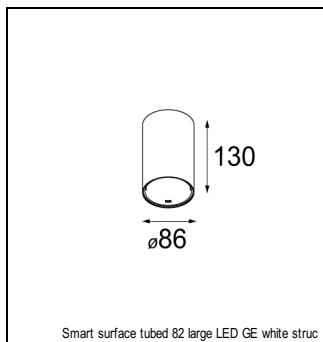

Art. Nr. 12472846

SPECIFICATIONS

Lamp	1x LED Array	
Gear / Transfo	LED gear not incl.	
Cut-out size	ø 70 h 60	
Weight	0.36kg	
Min. Distance	0.1 m	
IP	IP54	
Glow Wire Test	960°	
Lifetime	L80 B20 @ 50.000 hrs	
CRI	90	
Power supply	500mA	350mA
	18.4Vf	17.8Vf
Connected load	9.2W	6.2W
Lumen	735lm	585lm
Efficacy	80lm/W	94lm/W
UGR	16	15
Adjustability	Not Applicable	
Remark	! 3500K on request ! can be combined with Smart mask ! can be combined with Smart surface box & surface tubed (surface/suspension)	

GYPKIT

12291030 | GYPKIT 210X190-2XØ70 R35-88
12290130 | GYPKIT 190X190 - Ø70

RECESSED-FRAME

12500230 | SMART RECESSED RING 82

MASK

12500132 | SMART MASK 82 2X BLACK STRUC
12500109 | SMART MASK 82 2X WHITE STRUC
12500146 | SMART MASK 82 2X GOLD