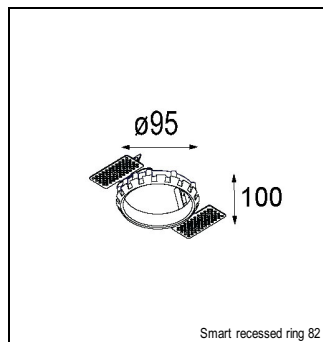

Art. Nr. 12472846

SPECIFICATIONS

Lamp	1x LED Array	
Gear / Transfo	LED gear not incl.	
Cut-out size	ø 70 h 60	
Weight	0.36kg	
Min. Distance	0.1 m	
IP	IP54	
Glow Wire Test	960°	
Lifetime	L80 B20 @ 50.000 hrs	
CRI	90	
Power supply	500mA	350mA
	18.4Vf	17.8Vf
Connected load	9.2W	6.2W
Lumen	735lm	585lm
Efficacy	80lm/W	94lm/W
UGR	16	15
Adjustability	Not Applicable	
Remark	! 3500K on request ! can be combined with Smart mask ! can be combined with Smart surface box & surface tubed (surface/suspension)	

GYPKIT

12291030 | GYPKIT 210X190-2XØ70 R35-88
12290130 | GYPKIT 190X190 - Ø70

RECESSED-FRAME

12500230 | SMART RECESSED RING 82

MASK

12500132 | SMART MASK 82 2X BLACK STRUC
12500109 | SMART MASK 82 2X WHITE STRUC
12500146 | SMART MASK 82 2X GOLD