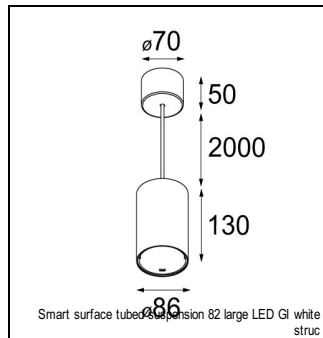

Art. Nr. 12472846

SPECIFICATIONS

Lamp	1x LED Array	
Gear / Transfo	LED gear not incl.	
Cut-out size	ø 70 h 60	
Weight	0.36kg	
Min. Distance	0.1 m	
IP	IP54	
Glow Wire Test	960°	
Lifetime	L80 B20 @ 50.000 hrs	
CRI	90	
Power supply	500mA	350mA
	18.4Vf	17.8Vf
Connected load	9.2W	6.2W
Lumen	735lm	585lm
Efficacy	80lm/W	94lm/W
UGR	16	15
Adjustability	Not Applicable	
Remark	! 3500K on request ! can be combined with Smart mask ! can be combined with Smart surface box & surface tubed (surface/suspension)	

GYPKIT

12291030 | GYPKIT 210X190-2XØ70 R35-88
12290130 | GYPKIT 190X190 - Ø70

RECESSED-FRAME

12500230 | SMART RECESSED RING 82

MASK

12500132 | SMART MASK 82 2X BLACK STRUC
12500109 | SMART MASK 82 2X WHITE STRUC
12500146 | SMART MASK 82 2X GOLD