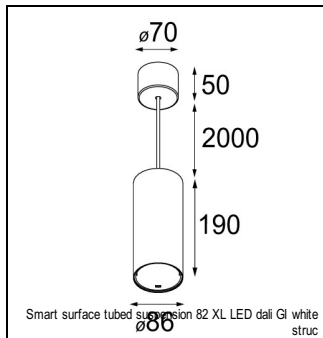

Art. Nr. 12472846

SPECIFICATIONS

Lamp	1x LED Array	
Gear / Transfo	LED gear not incl.	
Cut-out size	ø 70 h 60	
Weight	0.36kg	
Min. Distance	0.1 m	
IP	IP54	
Glow Wire Test	960°	
Lifetime	L80 B20 @ 50.000 hrs	
CRI	90	
Power supply	500mA	350mA
	18.4Vf	17.8Vf
Connected load	9.2W	6.2W
Lumen	735lm	585lm
Efficacy	80lm/W	94lm/W
UGR	16	15
Adjustability	Not Applicable	
Remark	! 3500K on request ! can be combined with Smart mask ! can be combined with Smart surface box & surface tubed (surface/suspension)	

GYPKIT

12291030 | GYPKIT 210X190-2XØ70 R35-88
12290130 | GYPKIT 190X190 - Ø70

RECESSED-FRAME

12500230 | SMART RECESSED RING 82

MASK

12500132 | SMART MASK 82 2X BLACK STRUC
12500109 | SMART MASK 82 2X WHITE STRUC
12500146 | SMART MASK 82 2X GOLD