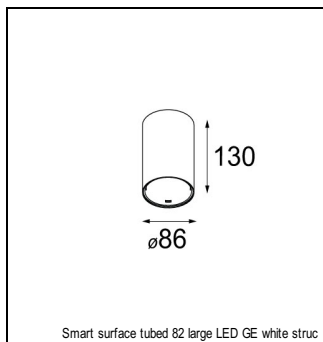

Art. Nr. 12472832

SPECIFICATIONS

Lamp	1x LED Array	
Gear / Transfo	LED gear not incl.	
Cut-out size	ø 70 h 60	
Weight	0.36kg	
Min. Distance	0.1 m	
IP	IP54	
Glow Wire Test	960°	
Lifetime	L80 B20 @ 50.000 hrs	
CRI	90	
Power supply	500mA	350mA
	18.4Vf	17.8Vf
Connected load	9.2W	6.2W
Lumen	664lm	528lm
Efficacy	72lm/W	85lm/W
UGR	15	15
Adjustability	Not Applicable	
Remark	! 3500K on request ! can be combined with Smart mask ! can be combined with Smart surface box & surface tubed (surface/suspension)	

GYPKIT

12291030 | GYPKIT 210X190-2XØ70 R35-88
12290130 | GYPKIT 190X190 - Ø70

RECESSED-FRAME

12500230 | SMART RECESSED RING 82

MASK

12500132 | SMART MASK 82 2X BLACK STRUC
12500109 | SMART MASK 82 2X WHITE STRUC
12500146 | SMART MASK 82 2X GOLD