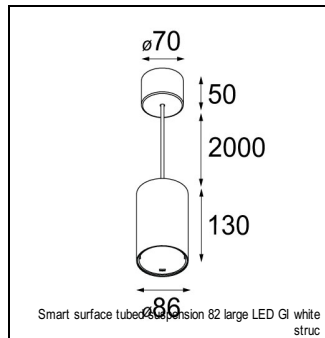

Art. Nr. 12472832

SPECIFICATIONS

Lamp	1x LED Array	
Gear / Transfo	LED gear not incl.	
Cut-out size	ø 70 h 60	
Weight	0.36kg	
Min. Distance	0.1 m	
IP	IP54	
Glow Wire Test	960°	
Lifetime	L80 B20 @ 50.000 hrs	
CRI	90	
Power supply	500mA	350mA
	18.4Vf	17.8Vf
Connected load	9.2W	6.2W
Lumen	664lm	528lm
Efficacy	72lm/W	85lm/W
UGR	15	15
Adjustability	Not Applicable	
Remark	! 3500K on request ! can be combined with Smart mask ! can be combined with Smart surface box & surface tubed (surface/suspension)	

GYPKIT

12291030 | GYPKIT 210X190-2XØ70 R35-88
12290130 | GYPKIT 190X190 - Ø70

RECESSED-FRAME

12500230 | SMART RECESSED RING 82

MASK

12500132 | SMART MASK 82 2X BLACK STRUC
12500109 | SMART MASK 82 2X WHITE STRUC
12500146 | SMART MASK 82 2X GOLD