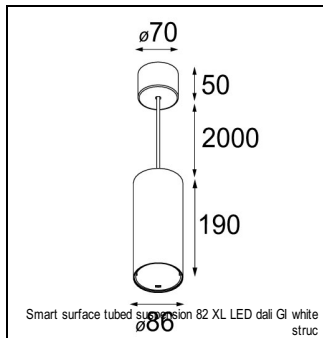

Art. Nr. 12472832

SPECIFICATIONS

Lamp	1x LED Array	
Gear / Transfo	LED gear not incl.	
Cut-out size	ø 70 h 60	
Weight	0.36kg	
Min. Distance	0.1 m	
IP	IP54	
Glow Wire Test	960°	
Lifetime	L80 B20 @ 50.000 hrs	
CRI	90	
Power supply	500mA	350mA
	18.4Vf	17.8Vf
Connected load	9.2W	6.2W
Lumen	664lm	528lm
Efficacy	72lm/W	85lm/W
UGR	15	15
Adjustability	Not Applicable	
Remark	! 3500K on request ! can be combined with Smart mask ! can be combined with Smart surface box & surface tubed (surface/suspension)	

GYPKIT

12291030 | GYPKIT 210X190-2XØ70 R35-88
12290130 | GYPKIT 190X190 - Ø70

RECESSED-FRAME

12500230 | SMART RECESSED RING 82

MASK

12500132 | SMART MASK 82 2X BLACK STRUC
12500109 | SMART MASK 82 2X WHITE STRUC
12500146 | SMART MASK 82 2X GOLD