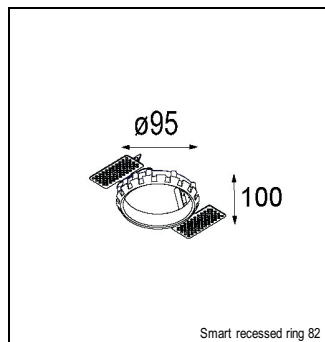

Art. Nr. 12472832

SPECIFICATIONS

Lamp	1x LED Array	
Gear / Transfo	LED gear not incl.	
Cut-out size	ø 70 h 60	
Weight	0.36kg	
Min. Distance	0.1 m	
IP	IP54	
Glow Wire Test	960°	
Lifetime	L80 B20 @ 50.000 hrs	
CRI	90	
Power supply	500mA	350mA
	18.4Vf	17.8Vf
Connected load	9.2W	6.2W
Lumen	664lm	528lm
Efficacy	72lm/W	85lm/W
UGR	15	15
Adjustability	Not Applicable	
Remark	! 3500K on request ! can be combined with Smart mask ! can be combined with Smart surface box & surface tubed (surface/suspension)	

GYPKIT

12291030 | GYPKIT 210X190-2XØ70 R35-88
12290130 | GYPKIT 190X190 - Ø70

RECESSED-FRAME

12500230 | SMART RECESSED RING 82

MASK

12500132 | SMART MASK 82 2X BLACK STRUC
12500109 | SMART MASK 82 2X WHITE STRUC
12500146 | SMART MASK 82 2X GOLD