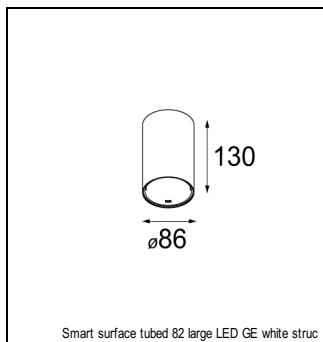

Art. Nr. 12472809

SPECIFICATIONS

Lamp	1x LED Array	
Gear / Transfo	LED gear not incl.	
Cut-out size	ø 70 h 60	
Weight	0.36kg	
Min. Distance	0.1 m	
IP	IP54	
Glow Wire Test	960°	
Lifetime	L80 B20 @ 50.000 hrs	
CRI	90	
Power supply	500mA 18.4Vf	350mA 17.8Vf
Connected load	9.2W	6.2W
Lumen	721lm	573lm
Efficacy	78lm/W	92lm/W
UGR	18	17
Adjustability	Not Applicable	
Remark	! 3500K on request ! can be combined with Smart mask ! can be combined with Smart surface box & surface tubed (surface/suspension)	

GYPKIT

12291030 | GYPKIT 210X190-2XØ70 R35-88
12290130 | GYPKIT 190X190 - Ø70

RECESSED-FRAME

12500230 | SMART RECESSED RING 82

MASK

12500132 | SMART MASK 82 2X BLACK STRUC
12500109 | SMART MASK 82 2X WHITE STRUC
12500146 | SMART MASK 82 2X GOLD