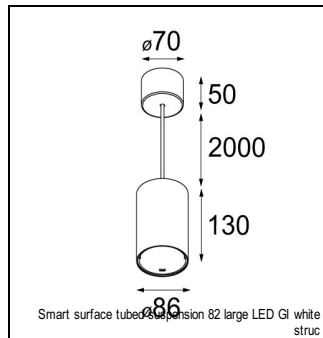

Art. Nr. 12472809

SPECIFICATIONS

Lamp	1x LED Array	
Gear / Transfo	LED gear not incl.	
Cut-out size	ø 70 h 60	
Weight	0.36kg	
Min. Distance	0.1 m	
IP	IP54	
Glow Wire Test	960°	
Lifetime	L80 B20 @ 50.000 hrs	
CRI	90	
Power supply	500mA 18.4Vf	350mA 17.8Vf
Connected load	9.2W	6.2W
Lumen	721lm	573lm
Efficacy	78lm/W	92lm/W
UGR	18	17
Adjustability	Not Applicable	
Remark	! 3500K on request ! can be combined with Smart mask ! can be combined with Smart surface box & surface tubed (surface/suspension)	

GYPKIT

12291030 | GYPKIT 210X190-2XØ70 R35-88
12290130 | GYPKIT 190X190 - Ø70

RECESSED-FRAME

12500230 | SMART RECESSED RING 82

MASK

12500132 | SMART MASK 82 2X BLACK STRUC
12500109 | SMART MASK 82 2X WHITE STRUC
12500146 | SMART MASK 82 2X GOLD