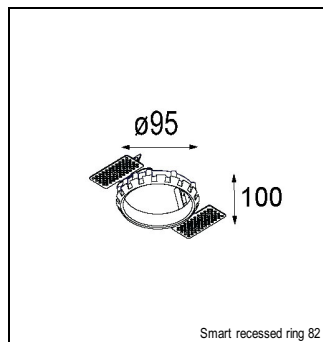

Art. Nr. 12472809

SPECIFICATIONS

Lamp	1x LED Array	
Gear / Transfo	LED gear not incl.	
Cut-out size	ø 70 h 60	
Weight	0.36kg	
Min. Distance	0.1 m	
IP	IP54	
Glow Wire Test	960°	
Lifetime	L80 B20 @ 50.000 hrs	
CRI	90	
Power supply	500mA 18.4Vf	350mA 17.8Vf
Connected load	9.2W	6.2W
Lumen	721lm	573lm
Efficacy	78lm/W	92lm/W
UGR	18	17
Adjustability	Not Applicable	
Remark	! 3500K on request ! can be combined with Smart mask ! can be combined with Smart surface box & surface tubed (surface/suspension)	

GYPKIT

12291030 | GYPKIT 210X190-2XØ70 R35-88
12290130 | GYPKIT 190X190 - Ø70

RECESSED-FRAME

12500230 | SMART RECESSED RING 82

MASK

12500132 | SMART MASK 82 2X BLACK STRUC
12500109 | SMART MASK 82 2X WHITE STRUC
12500146 | SMART MASK 82 2X GOLD