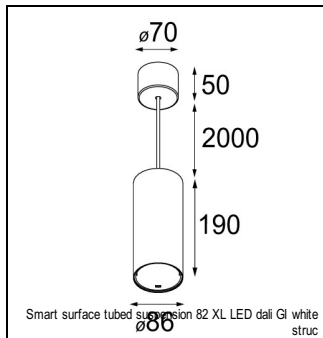

Art. Nr. 12472809

SPECIFICATIONS

Lamp	1x LED Array	
Gear / Transfo	LED gear not incl.	
Cut-out size	ø 70 h 60	
Weight	0.36kg	
Min. Distance	0.1 m	
IP	IP54	
Glow Wire Test	960°	
Lifetime	L80 B20 @ 50.000 hrs	
CRI	90	
Power supply	500mA 18.4Vf	350mA 17.8Vf
Connected load	9.2W	6.2W
Lumen	721lm	573lm
Efficacy	78lm/W	92lm/W
UGR	18	17
Adjustability	Not Applicable	
Remark	! 3500K on request ! can be combined with Smart mask ! can be combined with Smart surface box & surface tubed (surface/suspension)	

GYPKIT

12291030 | GYPKIT 210X190-2XØ70 R35-88
12290130 | GYPKIT 190X190 - Ø70

RECESSED-FRAME

12500230 | SMART RECESSED RING 82

MASK

12500132 | SMART MASK 82 2X BLACK STRUC
12500109 | SMART MASK 82 2X WHITE STRUC
12500146 | SMART MASK 82 2X GOLD