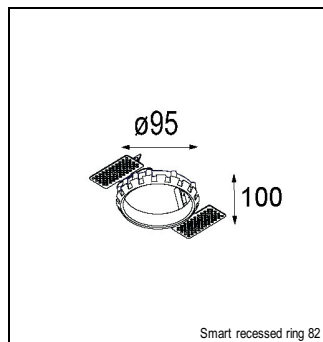

Art. Nr. 12472746

SPECIFICATIONS

Lamp	1x LED Array	
Gear / Transfo	LED gear not incl.	
Cut-out size	ø 70 h 60	
Weight	0.36kg	
Min. Distance	0.1 m	
IP	IP54	
Glow Wire Test	960°	
Lifetime	L80 B20 @ 50.000 hrs	
CRI	90	
Power supply	500mA 18.4Vf	350mA 17.8Vf
Connected load	9.2W	6.2W
Lumen	717lm	534lm
Efficacy	78lm/W	86lm/W
UGR	16	15
Adjustability	Not Applicable	
Remark	! 3500K on request ! can be combined with Smart mask ! can be combined with Smart surface box & surface tubed (surface/suspension)	

GYPKIT

12291030 | GYPKIT 210X190-2XØ70 R35-88
12290130 | GYPKIT 190X190 - Ø70

RECESSED-FRAME

12500230 | SMART RECESSED RING 82

MASK

12500132 | SMART MASK 82 2X BLACK STRUC
12500109 | SMART MASK 82 2X WHITE STRUC
12500146 | SMART MASK 82 2X GOLD