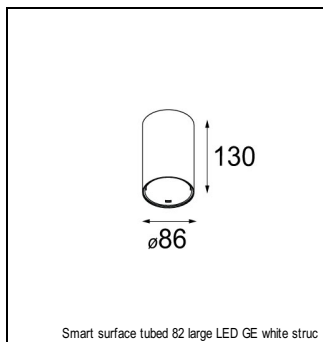

Art. Nr. 12472746

SPECIFICATIONS

Lamp	1x LED Array	
Gear / Transfo	LED gear not incl.	
Cut-out size	ø 70 h 60	
Weight	0.36kg	
Min. Distance	0.1 m	
IP	IP54	
Glow Wire Test	960°	
Lifetime	L80 B20 @ 50.000 hrs	
CRI	90	
Power supply	500mA 18.4Vf	350mA 17.8Vf
Connected load	9.2W	6.2W
Lumen	717lm	534lm
Efficacy	78lm/W	86lm/W
UGR	16	15
Adjustability	Not Applicable	
Remark	! 3500K on request ! can be combined with Smart mask ! can be combined with Smart surface box & surface tubed (surface/suspension)	

GYPKIT

12291030 | GYPKIT 210X190-2XØ70 R35-88
12290130 | GYPKIT 190X190 - Ø70

RECESSED-FRAME

12500230 | SMART RECESSED RING 82

MASK

12500132 | SMART MASK 82 2X BLACK STRUC
12500109 | SMART MASK 82 2X WHITE STRUC
12500146 | SMART MASK 82 2X GOLD