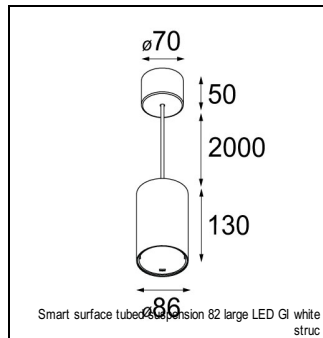

Art. Nr. 12472746

SPECIFICATIONS

Lamp	1x LED Array	
Gear / Transfo	LED gear not incl.	
Cut-out size	ø 70 h 60	
Weight	0.36kg	
Min. Distance	0.1 m	
IP	IP54	
Glow Wire Test	960°	
Lifetime	L80 B20 @ 50.000 hrs	
CRI	90	
Power supply	500mA 18.4Vf	350mA 17.8Vf
Connected load	9.2W	6.2W
Lumen	717lm	534lm
Efficacy	78lm/W	86lm/W
UGR	16	15
Adjustability	Not Applicable	
Remark	! 3500K on request ! can be combined with Smart mask ! can be combined with Smart surface box & surface tubed (surface/suspension)	

GYPKIT

12291030 | GYPKIT 210X190-2XØ70 R35-88
12290130 | GYPKIT 190X190 - Ø70

RECESSED-FRAME

12500230 | SMART RECESSED RING 82

MASK

12500132 | SMART MASK 82 2X BLACK STRUC
12500109 | SMART MASK 82 2X WHITE STRUC
12500146 | SMART MASK 82 2X GOLD