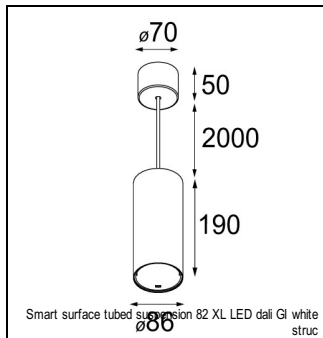

Art. Nr. 12472732

SPECIFICATIONS

Lamp	1x LED Array	
Gear / Transfo	LED gear not incl.	
Cut-out size	ø 70 h 60	
Weight	0.36kg	
Min. Distance	0.1 m	
IP	IP54	
Glow Wire Test	960°	
Lifetime	L80 B20 @ 50.000 hrs	
CRI	90	
Power supply	500mA	350mA
	18.4Vf	17.8Vf
Connected load	9.2W	6.2W
Lumen	648lm	483lm
Efficacy	70lm/W	78lm/W
UGR	15	14
Adjustability	Not Applicable	
Remark	! 3500K on request ! can be combined with Smart mask ! can be combined with Smart surface box & surface tubed (surface/suspension)	

GYPKIT

12291030 | GYPKIT 210X190-2XØ70 R35-88
 12290130 | GYPKIT 190X190 - Ø70

RECESSED-FRAME

12500230 | SMART RECESSED RING 82

MASK

12500132 | SMART MASK 82 2X BLACK STRUC
 12500109 | SMART MASK 82 2X WHITE STRUC
 12500146 | SMART MASK 82 2X GOLD