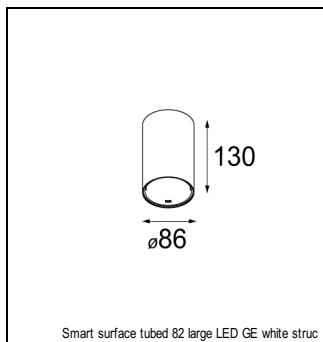

Art. Nr. 12472732

SPECIFICATIONS

Lamp	1x LED Array	
Gear / Transfo	LED gear not incl.	
Cut-out size	ø 70 h 60	
Weight	0.36kg	
Min. Distance	0.1 m	
IP	IP54	
Glow Wire Test	960°	
Lifetime	L80 B20 @ 50.000 hrs	
CRI	90	
Power supply	500mA	350mA
	18.4Vf	17.8Vf
Connected load	9.2W	6.2W
Lumen	648lm	483lm
Efficacy	70lm/W	78lm/W
UGR	15	14
Adjustability	Not Applicable	
Remark	! 3500K on request ! can be combined with Smart mask ! can be combined with Smart surface box & surface tubed (surface/suspension)	

GYPKIT

12291030 | GYPKIT 210X190-2XØ70 R35-88
 12290130 | GYPKIT 190X190 - Ø70

RECESSED-FRAME

12500230 | SMART RECESSED RING 82

MASK

12500132 | SMART MASK 82 2X BLACK STRUC
 12500109 | SMART MASK 82 2X WHITE STRUC
 12500146 | SMART MASK 82 2X GOLD