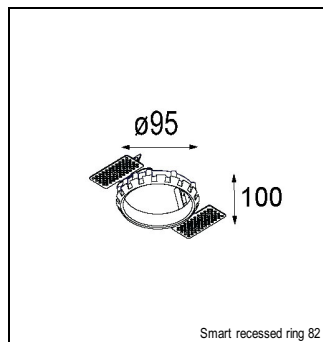

Art. Nr. 12472732

SPECIFICATIONS

Lamp	1x LED Array	
Gear / Transfo	LED gear not incl.	
Cut-out size	ø 70 h 60	
Weight	0.36kg	
Min. Distance	0.1 m	
IP	IP54	
Glow Wire Test	960°	
Lifetime	L80 B20 @ 50.000 hrs	
CRI	90	
Power supply	500mA	350mA
	18.4Vf	17.8Vf
Connected load	9.2W	6.2W
Lumen	648lm	483lm
Efficacy	70lm/W	78lm/W
UGR	15	14
Adjustability	Not Applicable	
Remark	! 3500K on request ! can be combined with Smart mask ! can be combined with Smart surface box & surface tubed (surface/suspension)	

GYPKIT

12291030 | GYPKIT 210X190-2XØ70 R35-88
 12290130 | GYPKIT 190X190 - Ø70

RECESSED-FRAME

12500230 | SMART RECESSED RING 82

MASK

12500132 | SMART MASK 82 2X BLACK STRUC
 12500109 | SMART MASK 82 2X WHITE STRUC
 12500146 | SMART MASK 82 2X GOLD