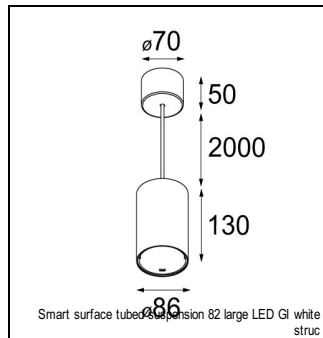

Art. Nr. 12472732

SPECIFICATIONS

Lamp	1x LED Array	
Gear / Transfo	LED gear not incl.	
Cut-out size	ø 70 h 60	
Weight	0.36kg	
Min. Distance	0.1 m	
IP	IP54	
Glow Wire Test	960°	
Lifetime	L80 B20 @ 50.000 hrs	
CRI	90	
Power supply	500mA	350mA
	18.4Vf	17.8Vf
Connected load	9.2W	6.2W
Lumen	648lm	483lm
Efficacy	70lm/W	78lm/W
UGR	15	14
Adjustability	Not Applicable	
Remark	! 3500K on request ! can be combined with Smart mask ! can be combined with Smart surface box & surface tubed (surface/suspension)	

GYPKIT

12291030 | GYPKIT 210X190-2XØ70 R35-88
 12290130 | GYPKIT 190X190 - Ø70

RECESSED-FRAME

12500230 | SMART RECESSED RING 82

MASK

12500132 | SMART MASK 82 2X BLACK STRUC
 12500109 | SMART MASK 82 2X WHITE STRUC
 12500146 | SMART MASK 82 2X GOLD